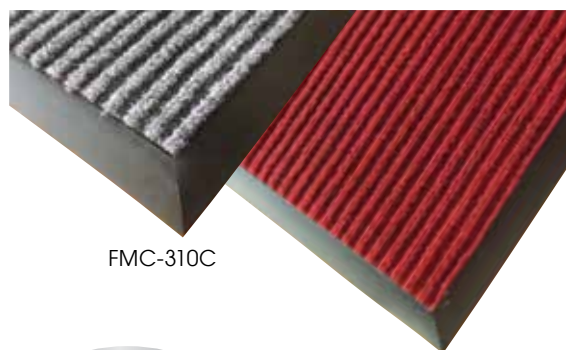

CARPET ENTRYWAY FLOOR MATS

- ◆ Vinyl backing prevents curling/ripping and stays flat for safe footing

ITEM	DESCRIPTION	COLOR	UOM	CASE
FMC-310C	3' x 10'	Charcoal	Each	1
FMC-310U	3' x 10'	Burgundy	Each	1
FMC-35C	3' x 5'	Charcoal	Each	1
FMC-35U	3' x 5'	Burgundy	Each	1
FMC-46C	4' x 6'	Charcoal	Each	1
FMC-46U	4' x 6'	Burgundy	Each	1

ENTRYWAY FLOOR MATS

FMC-310C

FMC-310U

TAPERED, WEIGHTED, DURABLE

- ◆ Top-grade, natural rubber
- ◆ Anti-slip and anti-fatigue
- ◆ Excellent drainage in wet areas
- ◆ Durable and enduring over long-term wear
- ◆ Easily trim to customize for best fit around equipment legs and structural poles

ANTI-SLIP & ANTI-FATIGUE RUBBER FLOOR MATS

AVAILABLE FLAT OR ROLLED

RBMH-35K

RBMH-35R

3/4" THICK

STRAIGHT EDGE FLOOR MATS

- ◆ Ideal for general use areas
- ◆ Anti-slip
- ◆ Anti-fatigue
- ◆ Grease-resistant
- ◆ 3/4" thick

ITEM	DESCRIPTION	COLOR	UOM	CASE
RBMH-35K	3' x 5'	Black	Each	1
RBMH-35R	3' x 5'	Red	Each	1
RBMH-35K-R	3' x 5', Rolled	Black	Each	1
RBMH-35R-R	3' x 5', Rolled	Red	Each	1

BEVELED EDGE FLOOR MATS

- ◆ Tapered edge helps to reduce tripping
- ◆ Anti-slip
- ◆ Anti-fatigue
- ◆ 1/2" thick