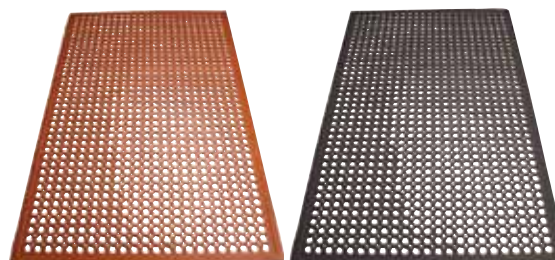

RBM-35R

RBM-35K

1/2" THICK

INTERLOCKING FLOOR MATS

- Molded-in connectors for self-locking system
- Create custom shapes/sizes to fit various applications
- Anti-slip
- Anti-fatigue
- 1/2" thick

ITEM	DESCRIPTION	COLOR	UOM	CASE
RBMI-33K	3' x 3'	Black	Each	1
RBMI-33R	3' x 3'	Red	Each	1