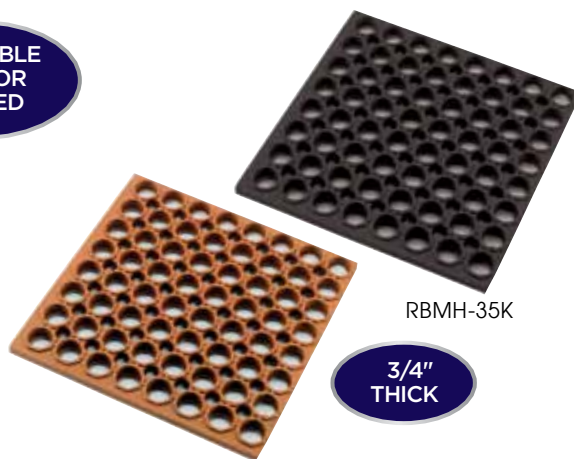

CARPET ENTRYWAY FLOOR MATS

- ◆ Vinyl backing prevents curling/ripping and stays flat for safe footing

ITEM	DESCRIPTION	COLOR	UOM	CASE
FMC-310C	3' x 10'	Charcoal	Each	1
FMC-310U	3' x 10'	Burgundy	Each	1
FMC-35C	3' x 5'	Charcoal	Each	1
FMC-35U	3' x 5'	Burgundy	Each	1
FMC-46C	4' x 6'	Charcoal	Each	1
FMC-46U	4' x 6'	Burgundy	Each	1

ENTRYWAY FLOOR MATS

FMC-310C

FMC-310U

TAPERED, WEIGHTED, DURABLE

- ◆ Top-grade, natural rubber
- ◆ Anti-slip and anti-fatigue
- ◆ Excellent drainage in wet areas
- ◆ Durable and enduring over long-term wear
- ◆ Easily trim to customize for best fit around equipment legs and structural poles

ANTI-SLIP & ANTI-FATIGUE RUBBER FLOOR MATS

AVAILABLE FLAT OR ROLLED

RBMH-35K

RBMH-35R

3/4" THICK

STRAIGHT EDGE FLOOR MATS

- ◆ Ideal for general use areas
- ◆ Anti-slip
- ◆ Anti-fatigue
- ◆ Grease-resistant
- ◆ 3/4" thick

ITEM	DESCRIPTION	COLOR	UOM	CASE
RBMH-35K	3' x 5'	Black	Each	1
RBMH-35R	3' x 5'	Red	Each	1
RBMH-35K-R	3' x 5', Rolled	Black	Each	1
RBMH-35R-R	3' x 5', Rolled	Red	Each	1

BEVELED EDGE FLOOR MATS

- ◆ Tapered edge helps to reduce tripping
- ◆ Anti-slip
- ◆ Anti-fatigue
- ◆ 1/2" thick