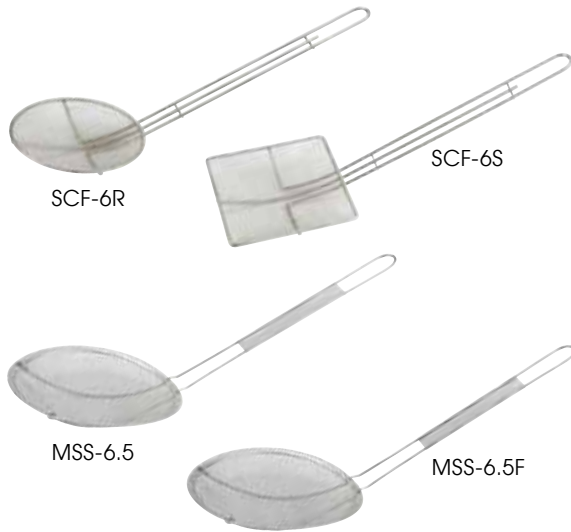

### STAINLESS STEEL SKIMMERS

ITEM	DESCRIPTION	HANDLE	UOM	CASE
SCS-5	4-1/2"Dia	13"	Each	12/120
SCS-6	5-3/4"Dia	13-1/2"	Each	12/120

### EXTRA STRENGTH SHORT HANDLE SKIMMER

◆ Stainless steel

ITEM	DESCRIPTION	UOM	CASE
SC-12	12"Dia	Each	12/24

## WIRE SKIMMERS

### WIRE SKIMMERS

◆ Nickel plated

ITEM	DESCRIPTION	HANDLE	UOM	CASE
SC-5R	5"Dia	13"	Each	12/36
SC-6R	6"Dia	13"	Each	12/36
SC-7R	7"Dia	13"	Each	12/36
SC-8R	8"Dia	13"	Each	12/24
SC-9R	9"Dia	13"	Each	12/24
SC-12R	12"Dia	13"	Each	12/24