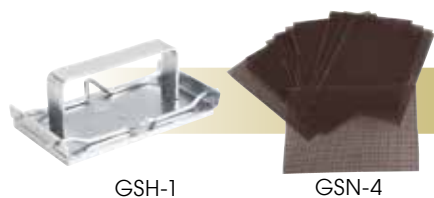

HEAVY-DUTY ALUMINUM GRILL SCRAPER

This large grill scraper with 6" wide blade features an ergonomic top-grip positioned behind the splash-guard, designed for efficient, anti-fatigue handling.

- ◆ Sharp 6" wide blade
- ◆ Dual-grip to apply added pressure when removing grease and grime from flat tops or griddles
- ◆ Splash-guard positioned above scraper blade deflects and helps collect debris for easy cleanup

ITEM	DESCRIPTION	BLADE	UOM	CASE
SCRP-14	16"L x 6"W x 4-1/2"H, NSF		Each	1/12
SCRP-6B	Replacement Blade for SCR-14, 6-Pcs/Pk		Pack	1/12

GRILL MAINTENANCE

ALUMINUM GRILL SCRAPER

A great way to clean the grill quickly and safely. The handle is designed to keep hands and fingers away from the hot grill surface.

ITEM	DESCRIPTION	BLADE	UOM	CASE
SCRP-16	16" Scraper	5"	Each	1/6
SCRP-5B	Replacement Blade for SCR-16		Each	12/48

ALUMINUM GRILL SCRAPER

Scrape away grease and stuck-on-food with ease.

ITEM	DESCRIPTION	BLADE	UOM	CASE
SCRP-12	12" Alu Scraper	4"	Each	12/72
SCRP-4B	Replacement Blades for SCR-12, 10-Pcs/Pk		Pack	10/100

GRIDDLE CLEANERS

ITEM	DESCRIPTION	UOM	CASE
GSH-1	Griddle Screen Holder, 5" x 2-3/4"	Each	12/48
GSN-4	Grill Screen, 4" x 5-1/2", 20-Pcs/Pk, Fits with GSH-1	Pack	20/80
GBH-2	Griddle Brick Holder, 7" x 3-1/2"	Each	6/72
GBK-348	Grill Brick, 3-1/2" x 4" x 8", Fits with GBH-2	Doz	1