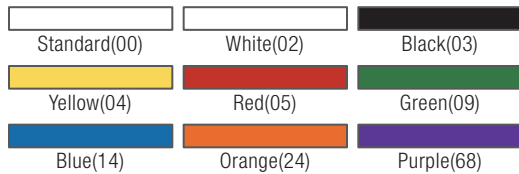

DUST MOP

Prod No	Description	Dia	Style	Color	Pack
Wood Threaded Handles					
40271	60" Wood Handle	.94"	Threaded	00	12 ea
40267	60" Wood Handle	1.13"	Threaded	00	12 ea
Metal Threaded Handles					
40275	40" Metal Tip Wood Handle	.88"	Metal Thread	00	12 ea
45267	60" Wood Handle with Metal Tip	.94"	Metal Thread	00	12 ea
Tapered Handles					
40261	54" Wood Handle	1.13"	Tapered	00	12 ea
40262	60" Wood Handle	1.13"	Tapered	00	12 ea
Dust Mop Handles					
45850	60" Wood Dust Mop Handle with Clip-On Connector	.94"	—	00	12 ea
362013	60" Vinyl Coated Metal Dust Mop Handle with Clip-On Connector	.94"	—	00	12 ea
Fiberglass Dust Mop Handles					
362113	60" Fiberglass Dust Mop Handle	1"	—	02, 03, 04, 05, 09, 14, 24, 68	12 ea