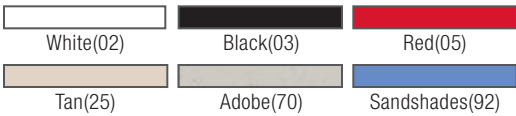

MELAMINE DINNERWARE

Kingline is the top choice for **heavy-duty applications like school cafeterias.** Our medium weight melamine offers **beauty and durability at a great value.**

Kingline™

- All purpose, medium weight dinnerware meets the tough requirements of heavy-duty foodservice applications
- Durable gloss finish resists chipping, scratching and staining
- Reinforced at vital stress points
- Save even more money with our exclusive Sandshades® variegated dinnerware
- Safe for temperatures up to 212°F
- One-year limited warranty
- NSF Listed; dishwasher safe

TOP CHOICE FOR SCHOOLS

Prod No	Description	Color	Pack
Kingline Plates			
KL116 Δ	10" Dinner Plate	02, 03, 25	48 ea
KL200 Δ	9" Dinner Plate	02, 03, 05, 25, 70	48 ea
KL920 Δ	9" Dinner Plate	92	48 ea
KL201 Δ	7.25" Sandwich Plate	02, 03, 05, 25	48 ea
KL204 Δ	6.5" Pie Plate	02, 03, 05, 25	48 ea
KL205 Δ	5.5" Bread & Butter Plate	02, 25, 70	48 ea
Kingline Compartment Plates			
KL102 Δ	10", .75" D, 3-Compartment Plate	02, 25, 70	48 ea
KL203 Δ	8.75", 1.25" D, 3-Compartment Plate	02, 25	12 ea
Kingline Oval Platters			
KL126 Δ	13.5" x 9.75" Oval Platter	02, 25	12 ea
KL127 Δ	12" x 9" Oval Platter	02, 03, 05, 25, 70**	12 ea
Kingline Bowls & Cup			
KL350 Δ	8 oz Bouillon Cup	02, 03, 05, 25	48 ea
KL115 Δ	16 oz, 6.13" Chowder Bowl	02, 25	48 ea
KL108 Δ	14 oz, 5.5" Nappie Bowl	02, 25	48 ea
KL119 Δ	12.5 oz, 5.5" Rimmed Nappie Bowl	02, 25	48 ea
KL924 Δ	12.5 oz, 5.5" Rimmed Nappie Bowl	92	48 ea
KL121 Δ	10 oz, 5.88" Grapefruit Bowl	02, 25	48 ea
KL118 Δ	10 oz, 5.13" Nappie Bowl	02, 03, 05, 25	48 ea
KL123 Δ	8 oz, 7.75" Wide Rimmed Salad Bowl	02	48 ea
KL800 Δ	5 oz, 5" Rimmed Fruit Bowl	02, 25, 70	48 ea
KL805 Δ	4.75 oz, 4.5" Rimmed Fruit Bowl	02, 03, 05, 25	48 ea
KL928 Δ	4.75 oz, 4.25" Rimmed Fruit Bowl	92	48 ea

NSF Listed products are designated with a Δ and may be prefixed with an N

Note: Melamine Dinnerware is not recommended for microwave

*Sandshades items vary in color, hue and intensity from piece to piece