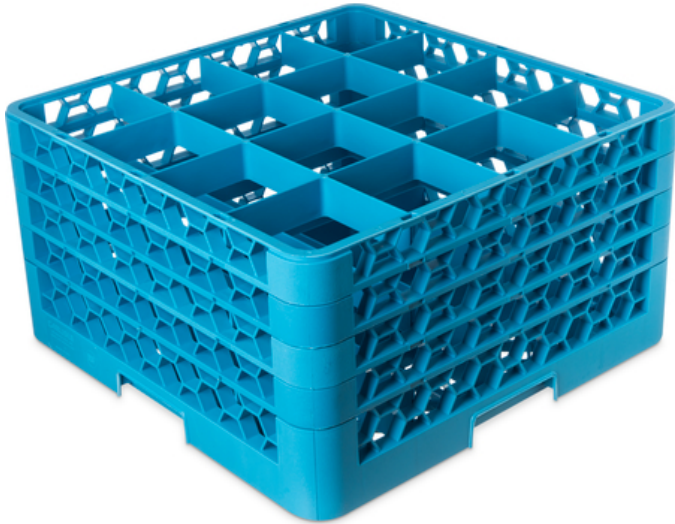

RG16-414 - OptiClean™ 16 Compartment Glass Rack with 4 Extenders 10.3" - Carlisle Blue

Item Number
RG16-414

Case Pack
2 ea

- Perfect for large cocktail glasses and delicate wine stems with oversize bowls
- Compartment size: 4.45" x 4.45"
- Accommodates glasses up to 4.19" in diameter
- BPA Free

Tech Specs

	US	Metric
Length	19.88 in	50.48 cm
Width	19.88 in	50.48 cm
Height	10.50 in	26.67 cm
Min Temperature	-40.00 °F	-40.00 °C
Max Temperature	180.00 °F	82.22 °C
Compartment Depth	9.50 in	24.13 cm
Compartment Width	4.45 in	11.30 cm
Material	Polypropylene (PP)	
Country of Origin	United States	
Each UPC	077838219553	
Case GTIN	10077838119553	

Tech Specs

	US	Metric
Case Weight	20.75 lb	9.41 kg
Case Cube	5.30 ft3	0.15 m3
Case Length	20.88 in	53.04 cm
Case Width	20.88 in	53.04 cm
Case Height	21.00 in	53.34 cm
Pallet Case Qty	8	
Pallet Tier	4	
Pallet High	2	
Harmonized Code	392410.4000	
Freight Class	250	