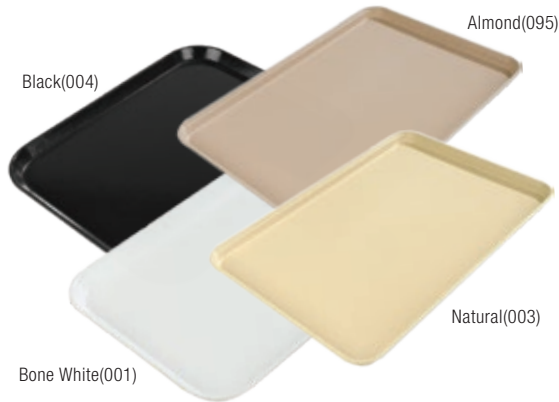

Available for immediate shipment in
Bone White(001), Natural(003),
Black(004) and Almond(095)

See pages 152-155 for available
tray sizes and colors

**Dimensions & Weights For Use With
Self-Leveling Dispensers**

Prod No	Length	Width	Height of One	Height of 11	Weight of 10
1410FG	13-3/4"	10-5/8"	3/4"	3-5/16"	9lb 2oz
1612FG	16-3/8"	12"	3/4"	3-5/16"	11lb 12oz
1814FG	18"	14"	3/4"	3-1/2"	14lb 4oz
2015FG	20-1/4"	15"	3/4"	3-5/16"	17lb
2216FG	22"	16"	1-1/8"	4-1/8"	21lb 8oz
1713FG	18"	14"	3/4"	3-1/2"	14lb 12oz
2214FG	22"	14"	3/4"	3-5/16"	15lb 2oz

Prod No	Description	Pack
Solid Color		
Decorative Pattern		
Wood Grain		
Rectangular		
1410FG Δ	13.75/10.62/0.75	12 ea
1612FG Δ	16.37/12.00/0.75	12 ea
1814FG Δ	18.00/14.00/0.75	12 ea
2015FG Δ	20.25/15.00/0.75	12 ea
2216FGQ Δ	22.12/16.00/1.05	6 ea
Low Edge		
1216LFG Δ	16.37/12.00/0.62	12 ea
1418LFG Δ	18.00/14.00/0.62	12 ea
1219LFG Δ	19.00/12.00/0.62	12 ea
1520LFG Δ	20.25/15.00/0.62	12 ea
1222LFG Δ	21.06/12.06/0.80	12 ea
Display/Bakery		
269FG Δ	8.75/25.50/1.12	12 ea
1318FG Δ	17.75/12.75/1.00	12 ea
2618FGQ Δ	17.87/25.62/1.25	6 ea
Trapezoid		
1713FG Δ	18.00/14.00/0.85	12 ea
2214FG Δ	22.00/14.06/0.88	12 ea
Metric		
2310FG Δ	589mm/238mm/16mm	12 ea
1220FG Δ	530mm/325mm/16mm	12 ea
1212FG Δ	325mm/265mm/16mm	12 ea
2115FG Δ	530mm/375mm/16mm	12 ea
1419FG Δ	500mm/385mm/16mm	12 ea