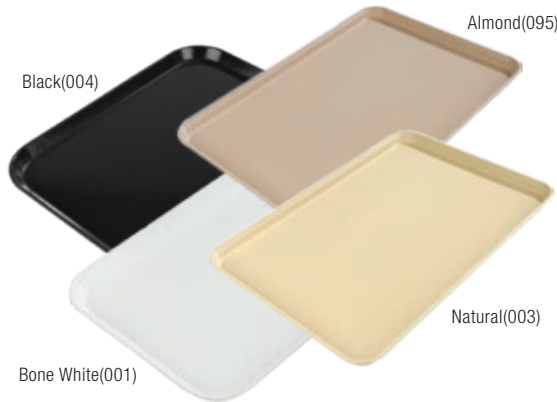

Available for immediate shipment in
Bone White(001), Natural(003),
Black(004) and Almond(095)

See pages 152-155 for available
tray sizes and colors

**Dimensions & Weights For Use With
Self-Leveling Dispensers**

Prod No	Length	Width	Height of One	Height of 11	Weight of 10
1410FG	13-3/4"	10-5/8"	3/4"	3-5/16"	9lb 2oz
1612FG	16-3/8"	12"	3/4"	3-5/16"	11lb 12oz
1814FG	18"	14"	3/4"	3-1/2"	14lb 4oz
2015FG	20-1/4"	15"	3/4"	3-5/16"	17lb
2216FG	22"	16"	1-1/8"	4-1/8"	21lb 8oz
1713FG	18"	14"	3/4"	3-1/2"	14lb 12oz
2214FG	22"	14"	3/4"	3-5/16"	15lb 2oz

BOX INDICATES ITEM IS AVAILABLE FOR IMMEDIATE SHIPMENT IN OUR MOST POPULAR SIZES

Trapezoid Tray Table Planner

	1713	2214
36" Square Table Holds	4 ea	4 ea
42" Round Table Holds	4 ea	4 ea
54" Square Table Holds	6 ea	6 ea

Prod No	Description	Pack
Solid Color	Decorative Pattern	Wood Grain
Rectangular		
1410FG Δ	1410DFG Δ	1410WFG Δ
1612FG Δ	1612DFG Δ	1612WFG Δ
1814FG Δ	1814DFG Δ	1814WFG Δ
2015FG Δ	2015DFG Δ	2015WFG Δ
2216FGQ Δ	—	2216WFGQ Δ
Low Edge		
1216LFG Δ	1216LDFG Δ	1216LWFG Δ
1418LFG Δ	1418LDFG Δ	—
1219LFG Δ	1219LDFG Δ	1219LWFG Δ
1520LFG Δ	1520LDFG Δ	1520LWFG* Δ
1222LFG Δ	1222LDFG Δ	1222LWFG Δ
Display/Bakery		
269FG Δ	269DFG Δ	269WFG Δ
1318FG Δ	1318DFG Δ	—
2618FGQ Δ	2618DFGQ Δ	2618WFGQ Δ
Trapezoid		
1713FG Δ	1713DFG Δ	1713WFG Δ
2214FG Δ	2214DFG Δ	2214WFG Δ
Metric		
2310FG Δ	2310DFG Δ	2310WFG Δ
1220FG Δ	1220DFG Δ	1220WFG Δ
1212FG Δ	—	1212WFG Δ
2115FG Δ	2115DFG Δ	2115WFG Δ
1419FG Δ	1419DFG Δ	1419WFG Δ