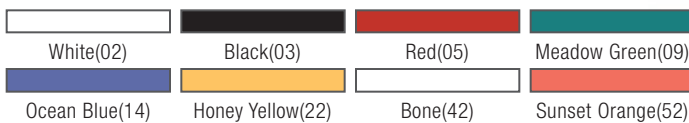

MELAMINE DINNERWARE

Dress your dining table with the **beauty and feel of porcelain** at a fraction of the price. Sierrus Dinnerware is a **medium weight** version of our popular Durus design. Mix and match Durus with Sierrus to make your budget go farther.

Sierrus™

- All purpose, medium-heavy weight dinnerware has the same design as our Durus® line
- Available in eight solid colors
- Made of heavy-duty, break-resistant melamine
- Safe for temperatures up to 212°F
- Two-year limited warranty
- NSF Listed; dishwasher safe

Prod No	Description	Color	Pack
Sierrus Narrow Rim Plates			
33000 Δ	10.5" 3-Compartment Plate	02, 03, 05, 09, 14, 22, 42, 52	12 ea
33002 Δ	10.5" Dinner Plate	02, 03, 05, 09, 22, 42, 52	12 ea
33004 Δ	9" Dinner Plate	02, 03, 05, 09, 14, 22, 42, 52	24 ea
33006 Δ	7.25" Salad Plate	02, 03, 05, 09, 14, 22, 42, 52*	48 ea
33008 Δ	6.5" Pie Plate	02, 03, 05, 09*, 14, 22*, 42, 52	48 ea
Sierrus Wide Rim Plates			
33024 Δ	12" Dinner Plate	02, 03, 05, 09*, 14, 42, 52*	12 ea
33010 Δ	10.5" Dinner Plate	02, 05*, 09*, 14*, 22, 42, 52*	12 ea
33012 Δ	9" Dinner Plate	02, 03, 05, 09, 14, 22, 42, 52	24 ea
33016 Δ	7.5" Salad Plate	02, 05, 09*, 14, 22*, 42, 52	48 ea
33018 Δ	6.5" Pie Plate	02, 03, 05*, 09, 14*, 22, 42, 52*	48 ea
33020 Δ	5.5" Bread & Butter Plate	02, 03*, 05, 09, 14, 42, 52*	48 ea

NSF Listed products are designated with a Δ and may be prefixed with an N

Note: Melamine Dinnerware is not recommended for microwave

* Color available by special order only