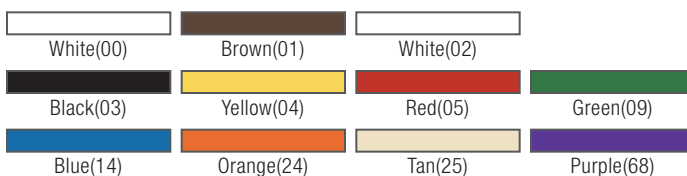

HANDLES

Carlisle offers a **large selection of professional quality handles** that include fiberglass, plastic, metal, hardwood and telescoping.

Color-Coded Fiberglass Handles

- Durable for heavy usage
- For use with push brooms, sweeps, squeegees and floor scrubs
- Fiberglass handles are available in threaded, tapered/threaded and telescoping
- Self-Locking Flex-Tip Handle offers greater flexibility and reduces handle stress

Color-Coded Stainless Steel Handle

- Durable for heavy usage
- Color-Coded grip aligns with food safety (HACCP)
- Provide rigid stability
- Highly chemical resistant
- Standard threaded end

Prod No	Description	Dia	Style	Color	Pack
Color-Coded Fiberglass Handles					
41226	72" Fiberglass Handle with Self-Locking Flex-Tip	1"	Threaded	00	12 ea
41225	48" Fiberglass Handle with Self-Locking Flex-Tip	1"	Threaded	00, 04, 05, 09, 14	12 ea
41291	36" Fiberglass Handle with Self-Locking Flex-Tip	1"	Threaded	00	12 ea
40225	60" Fiberglass Handle with Self-Locking Flex-Tip	1"	Threaded	01, 02, 03, 04, 05, 09, 14, 24, 25, 68	12 ea
40227	60" Solid Foam Filled Fiberglass Handle with Self-Locking Flex-Tip	1"	Tapered/Threaded	02, 04, 05, 09, 14	12 ea
40220	60" Fiberglass Handle	1"	Tapered/Threaded	01, 02, 04, 05, 09, 14	12 ea
40210	60" Economy Fiberglass Handle	.94"	Female Threaded	02, 04, 05, 09, 14	12 ea
41020	54" to 8' Threaded Telescoping Fiberglass Handle	1"	Threaded Telescoping	01*, 02, 04, 05, 09, 14	12 ea
Color-Coded Stainless Steel Handle					
41199C	60" Stainless Steel Handle with Grip	1"	Threaded	02, 04, 05, 09, 14	6 ea