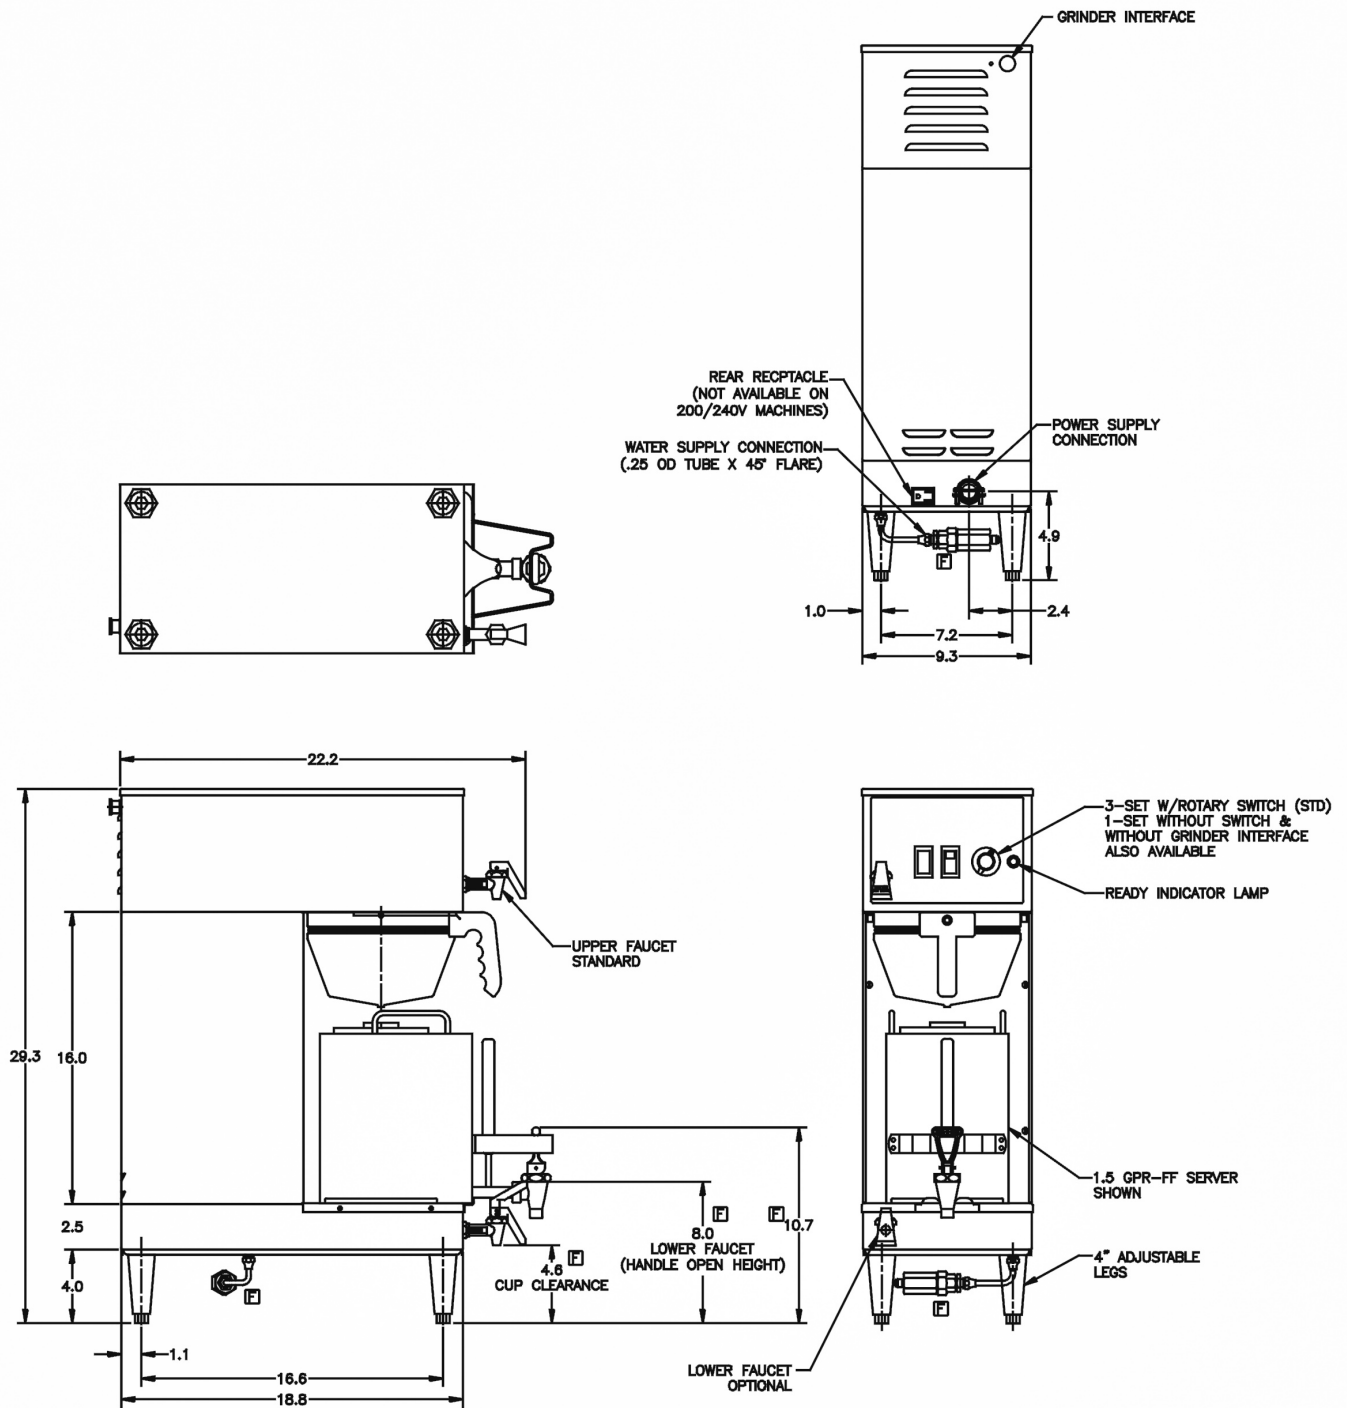

SINGLE GPR 120V

31.3" x 24.3" x 9.4"
(79.5cm x 61.7cm x 23.9cm)

- Each 1.5GPR portable server (included) has a Safety-Fresh® brew-through lid with vapor seal and spill protection
- Adjustable bypass ensures perfect coffee regardless of batch size
- Brews 1/2, 1 or 1 1/2gal (1.9, 3.8 or 5.7L) batches
- SplashGard® funnel deflects hot liquids away from the hand

Plumbing Requirements

PSI	kPa	Fitting Supplied	Water Flow Required (GPM)
20-90	138-621	1/4" Male Flare Fitting	-

CAD Drawings

2D	Revit	KLC
●		

BUNN® reserves the right to change specifications and product design without notice. Such revisions do not entitle the buyer to corresponding changes, improvements, additions or replacements for previously purchased equipment. For most current specifications and other info visit bunn.com.

Created on:
01/12/2018

Unit			Shipping					
	Width	Height	Depth	Width	Height	Depth	Weight	Volume
English	9.4 in.	31.3 in.	24.3 in.	12.6 in. in.	32.3 in. in.	29.9 in. in.	56.650 lbs	6.450 ft ³
Metric	23.9 cm	79.5 cm	61.7 cm	32.0 cm cm	82.0 cm cm	75.9 cm cm	25.696 kgs	0.183 m ³