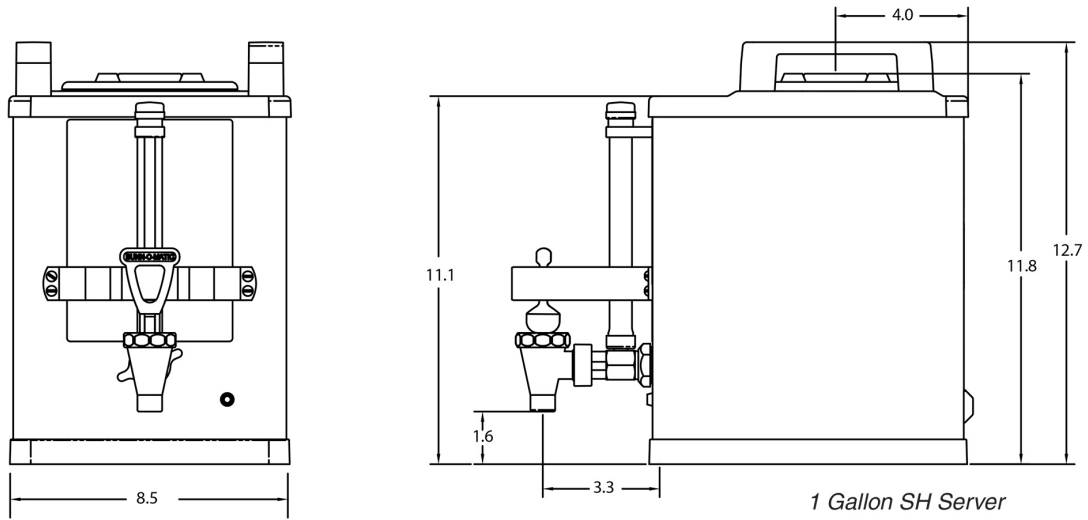

Created on:  
01/29/2016

Unit				Shipping				
	Width	Height	Depth	Width	Height	Depth	Weight	Volume
English	18.7 in.	13.4 in.	13.2 in.	-	-	-	20.957 lbs	1.866 ft <sup>3</sup>
Metric	47.5 cm	34.0 cm	33.5 cm	-	-	-	9.506 kgs	0.053 m <sup>3</sup>