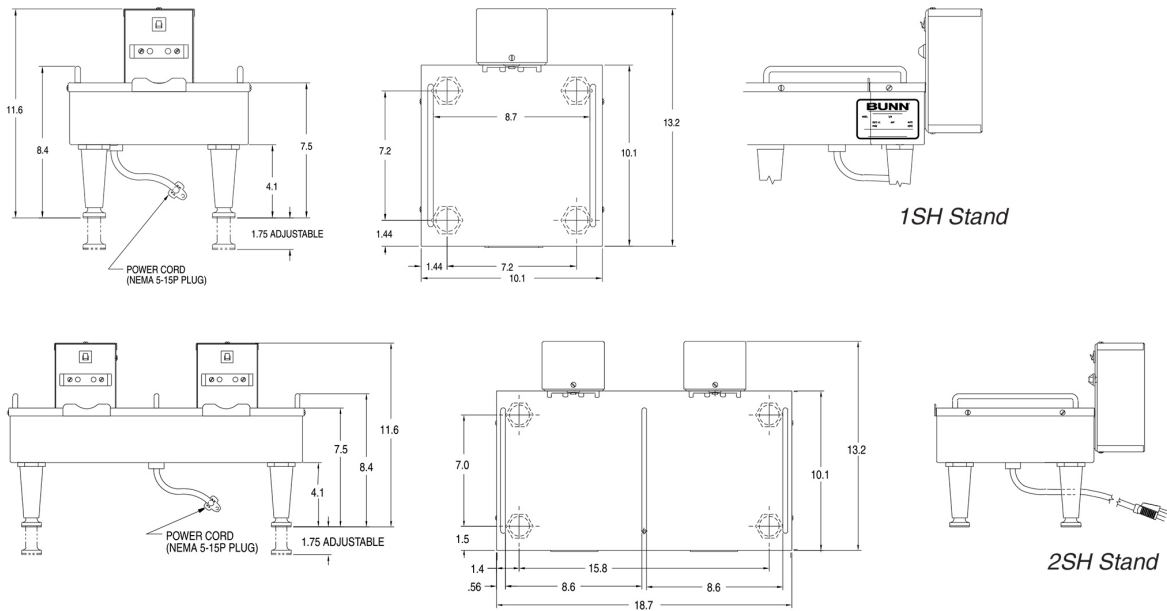

## Specifications

**Product #:** 27875.0000

**Finish:** Stainless

**Legs:** 4" Black Legs

Created on:  
01/29/2016

Unit				Shipping				
	Width	Height	Depth	Width	Height	Depth	Weight	Volume
English	18.7 in.	13.4 in.	13.2 in.	-	-	-	20.957 lbs	1.866 ft <sup>3</sup>
Metric	47.5 cm	34.0 cm	33.5 cm	-	-	-	9.506 kgs	0.053 m <sup>3</sup>