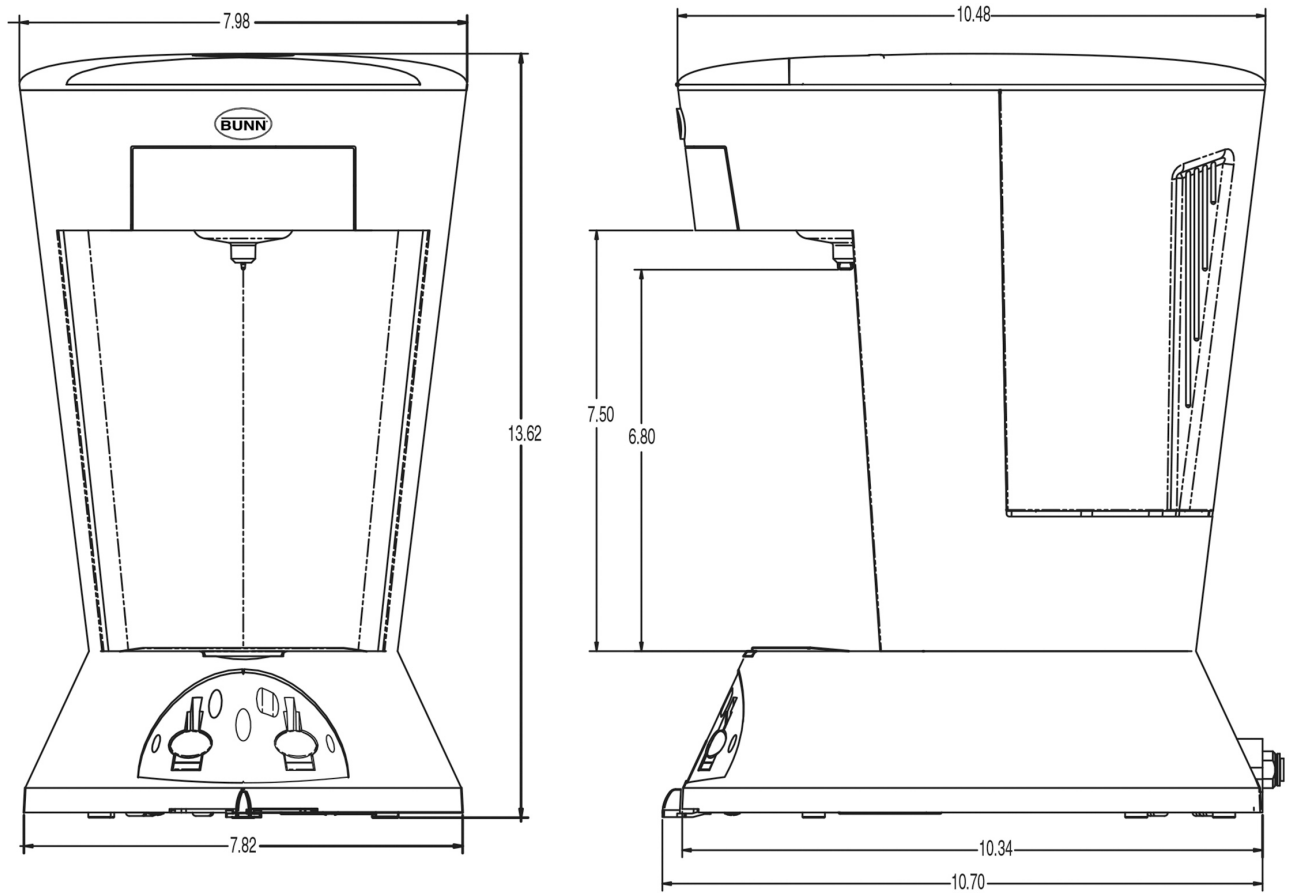

Agency:

Specifications

Product #: 35400.0009

Water Access: Plumbed

Additional Features

Electrical & Capacity

Volts	Amps	Watts	Cord Attached	Plug Type	8oz cups/hr 236ml cups/hr	Input H ₂ O Temp.	Phase	# Wires plus Ground	Hertz
120	12	1440	Yes	NEMA 5-15P	60	60°F (15.5°C)	1	2	60

Created on:
09/13/2017

	Unit			Shipping				
	Width	Height	Depth	Width	Height	Depth	Weight	Volume
English	8.0 in.	13.6 in.	10.5 in.	-	-	-	11.300 lbs	1.361 ft ³
Metric	20.3 cm	34.5 cm	26.7 cm	-	-	-	5.126 kgs	0.039 m ³