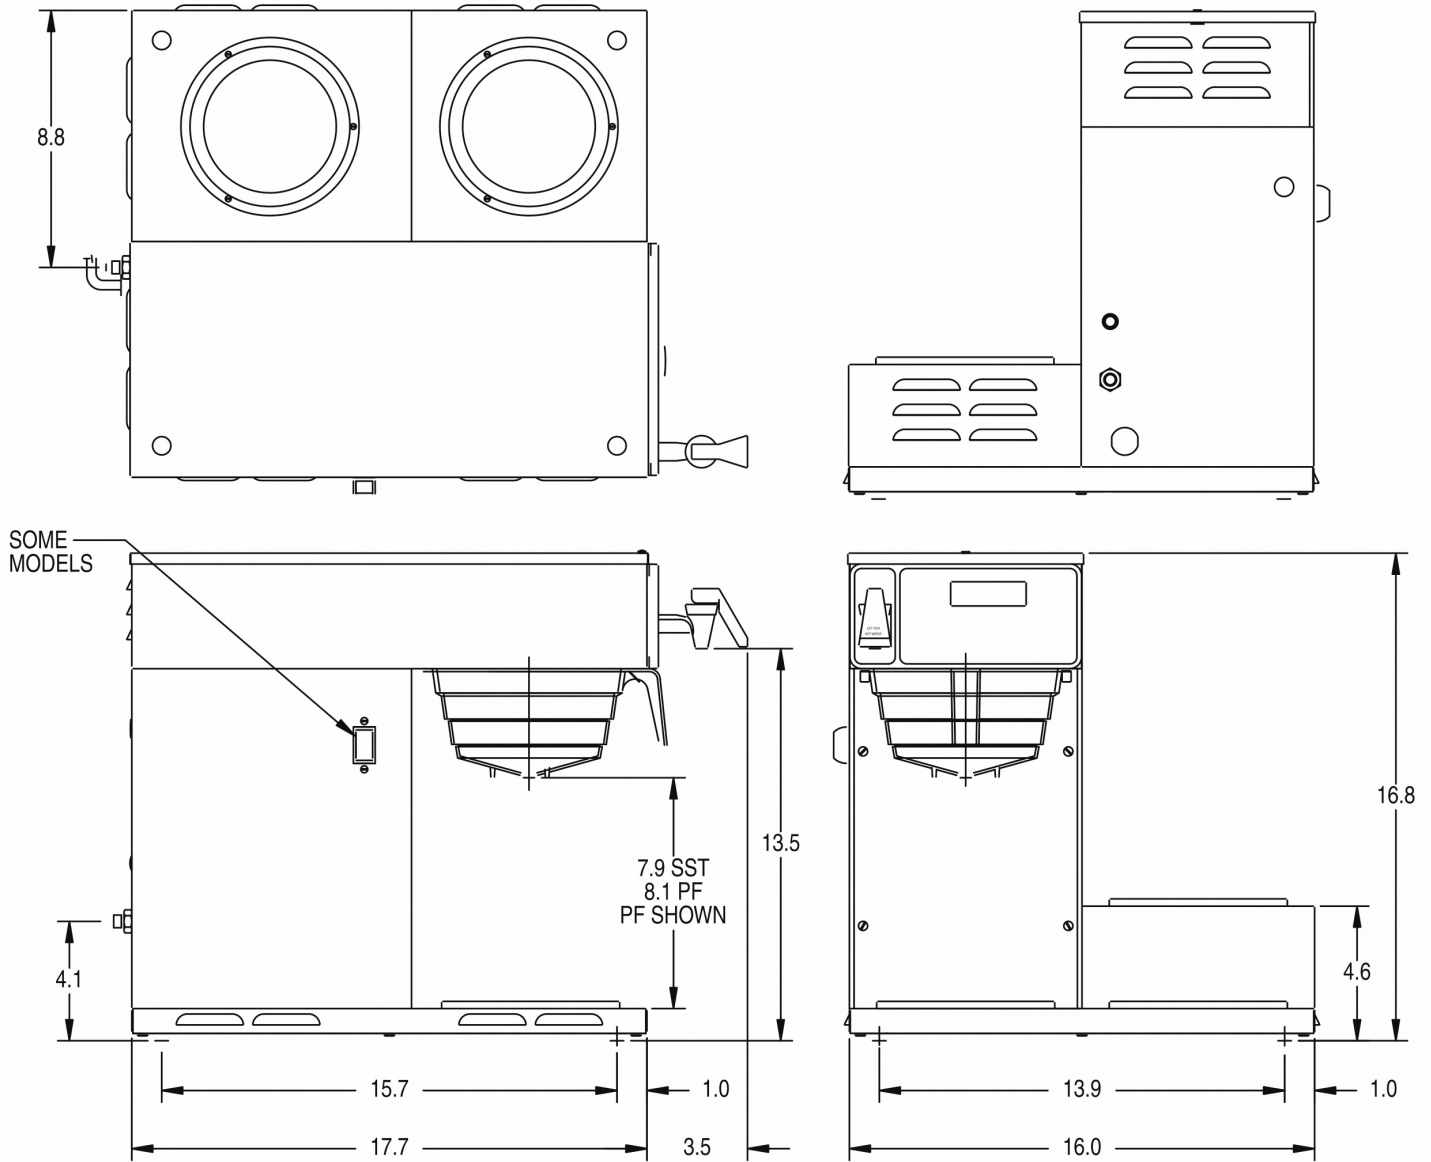

Created on:
07/18/2019

Unit			Shipping					
	Width	Height	Depth	Width	Height	Depth	Weight	Volume
English	16.3 in.	16.8 in.	22.1 in.	19.9 in.	22.4 in.	25.8 in.	38.100 lbs	5.939 ft ³
Metric	41.4 cm	42.7 cm	56.1 cm	50.5 cm	56.9 cm	65.5 cm	17.282 kgs	0.168 m ³