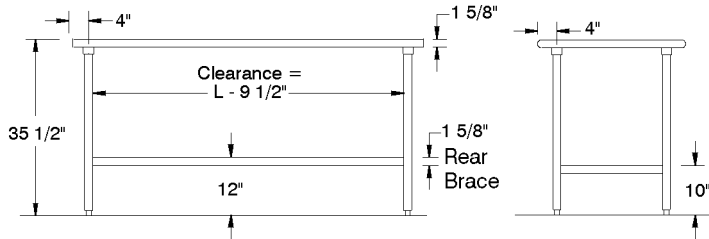

NEW YORK
Fax: (631) 242-6900

GEORGIA
Fax: (770) 775-5625

TEXAS
Fax: (972) 932-4795

NEVADA
Fax: (775) 972-1578

DIMENSIONS and SPECIFICATIONS

ALL DIMENSIONS ARE TYPICAL TOL ± .500"

All Units Shipped Unassembled (KD) for Reduced Shipping Costs.

TSS & TGLG Series OPEN BASE Style FLAT TOP

Units 8 ft. and larger are furnished with six (6) legs

TSS-Series: Stainless Steel Legs & Stretchers

L	24" Wide	Wt.	30" Wide	Wt.	36" Wide	Wt.
30"	TSS-240	42 lbs.	TSS-300	52 lbs.		
24"	TSS-242	25 lbs.	TSS-302	47 lbs.		
36"	TSS-243	53 lbs.	TSS-303	59 lbs.	TSS-363	75 lbs.
48"	TSS-244	64 lbs.	TSS-304	72 lbs.	TSS-364	85 lbs.
60"	TSS-245	74 lbs.	TSS-305	85 lbs.	TSS-365	96 lbs.
72"	TSS-246	85 lbs.	TSS-306	93 lbs.	TSS-366	108 lbs.
84"	TSS-247	103 lbs.	TSS-307	113 lbs.	TSS-367	127 lbs.
96"	TSS-248	114 lbs.	TSS-308	126 lbs.	TSS-368	140 lbs.
108"	TSS-249	130 lbs.	TSS-309	150 lbs.	TSS-369	165 lbs.
120"	TSS-2410	227 lbs.	TSS-3010	261 lbs.	TSS-3610	261 lbs.
132"	TSS-2411	251 lbs.	TSS-3011	268 lbs.	TSS-3611	290 lbs.
144"	TSS-2412	266 lbs.	TSS-3012	283 lbs.	TSS-3612	305 lbs.