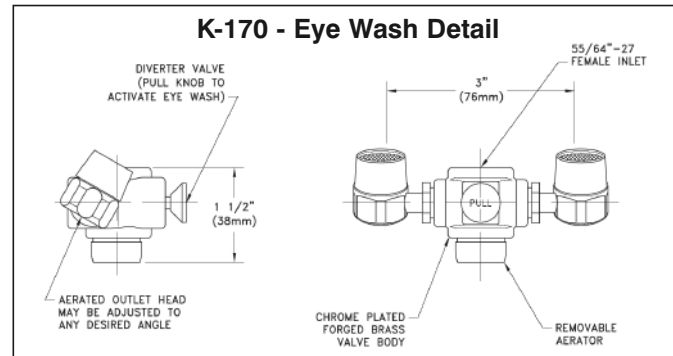

# DIMENSIONS and SPECIFICATIONS

TOL ± .125"

ALL DIMENSIONS ARE TYPICAL

**ALL FAUCET AERATORS CONFORM TO ASTM.A112.18.1M 2.0 GPM/7.56 LPM**

**THREAD: 55/64 - 27 FEMALE**

**K-240 SERVICE FAUCET 9.6 GPM/36.3 LPM 3/4" HOSE END SPOUT**

MODEL #	Description	A LENGTH	B HEIGHT	C	D	On Center Dimensions
K-00	Repair Kit For K-1, K-11, K-101, K-119 & 211	N/A	N/A	N/A	N/A	N/A
K-06	Faucet Mt. Kit for K-1, K-11, K-101, K-119 & K-211	N/A	N/A	N/A	N/A	N/A
K-1	12" Swing Spout Faucet	12"	5"	2 1/2"	14"	8" O.C.
K-11	14" Swing Spout Faucet	14"	5 1/2"	3"	16"	8" O.C.
K-59	3 1/2" Gooseneck Faucet	3 1/2"	8"	5"	6"	4" O.C.
K-69	Heavy Duty Gooseneck Faucet	3"	5"	2 3/4"	5 1/2"	4" O.C.
K-101	8" Swing Spout Faucet	8"	4 1/4"	2 1/4"	10"	8" O.C.
K-105	Heavy Duty 14" Swing Spout Faucet	14"	5"	3"	16"	8" O.C.
K-111	Heavy Duty 14" Swing Spout (T&S) Faucet	14"	8 1/4"	5 1/2"	16 1/2"	8" O.C.
K-112	Heavy Duty 12" Swing Spout Faucet	12"	5"	3"	14"	8" O.C.
K-116	Heavy Duty Pre-Rinse (T&S) Faucet	13"	34 1/2"	13 1/2"	15 3/8"	8" O.C.
K-117	Add-A-Faucet with 12" Spout Faucet	12"	N/A	N/A	N/A	N/A
K-119	16" Swing Spout Faucet	16"	6"	4"	18 1/2"	8" O.C.
K-121	Splash Mount Swivel Gooseneck Faucet	3 1/2"	8"	5 1/2"	5 3/4"	Single Hole
K-123	6" Extended Spout Faucet	6"	5"	2 1/2"	8"	4" O.C.
K-170	Eye Wash Attachment (See Above Detail)	N/A	N/A	N/A	N/A	N/A
K-175	Hands Free AC/DC Operated Faucet 6' Cord. INPUT: 100-240VAC 47-6Hz. < 1 Amp Draw. UL LISTED	4 1/2"	7"	3 3/4"	5 1/2"	Single Hole
K-206	6" Extended Spout Faucet with Wrist Handles	6"	5"	2 1/2"	8"	4" O.C.
K-211	Heavy Duty Extra Long Spout Faucet	18"	7 3/4"	5"	21"	8" O.C.
K-240	Service Faucet	6 1/2"	2 1/2"	1 3/8"	9"	8" O.C.
K-316	Wrist Handle Gooseneck Faucet	3 1/2"	8"	5"	6"	4" O.C.
K-400	Hands Free Wand	N/A	N/A	N/A	N/A	N/A
DTA-53	Heavy Duty Pre-Rinse Faucet	15"	34"	5"	15"	8" O.C.