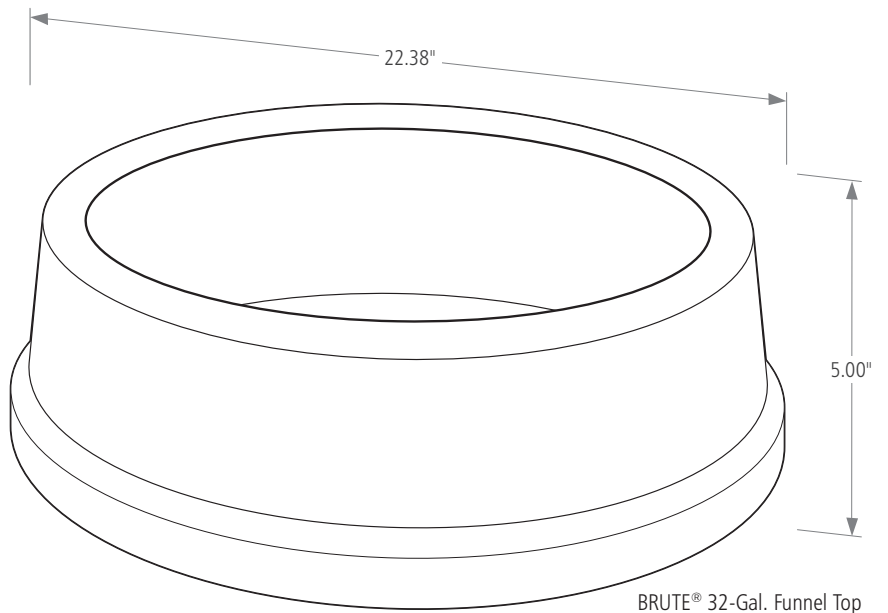

Features and Benefits:

- Self-draining lids have channels that prevent water from pooling, reducing still water buildup, and include ridges that enable stacking to provide space-efficient storage
- Dome top lids have a spring action door that allows for easy trash disposal while keeping odors and insects out
- Self-draining lids and dome top lids both have a snap-lock feature that ensures a secure fit
- Funnel top lids have a cut-out top that enables hands-free refuse disposal and a funnel design that conceals waste from public view