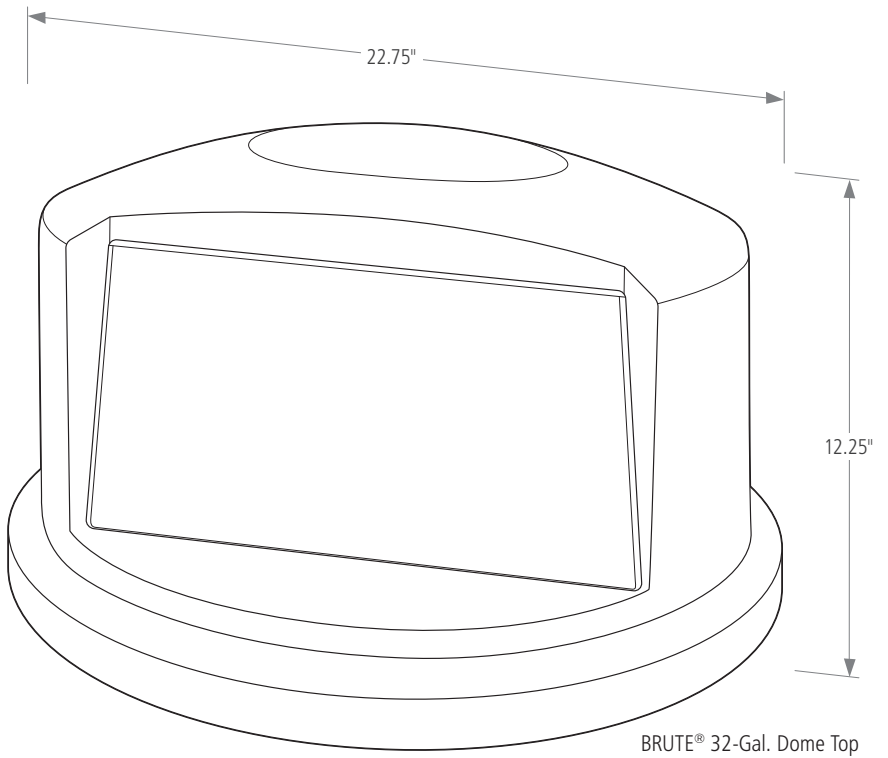

Features and Benefits:

- Self-draining lids have channels that prevent water from pooling, reducing still water buildup, and include ridges that enable stacking to provide space-efficient storage
- Dome top lids have a spring action door that allows for easy trash disposal while keeping odors and insects out
- Self-draining lids and dome top lids both have a snap-lock feature that ensures a secure fit
- Funnel top lids have a cut-out top that enables hands-free refuse disposal and a funnel design that conceals waste from public view