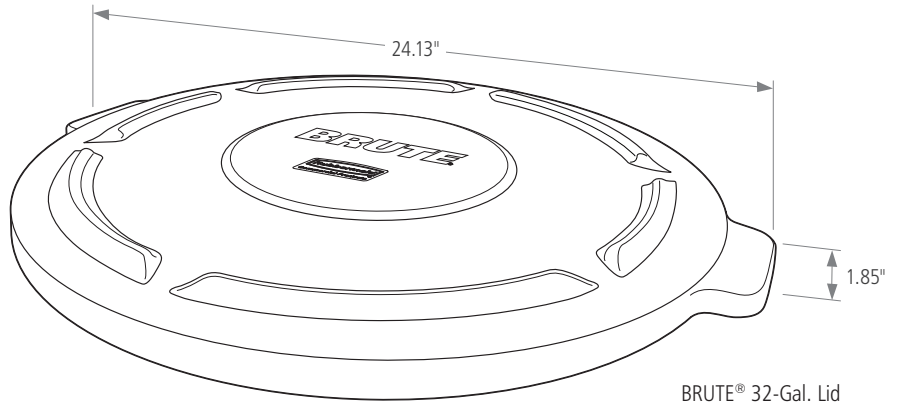

BRUTE® LIDS

BRUTE® lids are constructed with the highest quality material; a UV inhibitor ensures long life in even the most extreme commercial environments. Lids come in a variety of different styles, including self-draining lids, dome top lids, and funnel lids to meet any commercial need.

Features and Benefits:

- Self-draining lids have channels that prevent water from pooling, reducing still water buildup, and include ridges that enable stacking to provide space-efficient storage
- Dome top lids have a spring action door that allows for easy trash disposal while keeping odors and insects out
- Self-draining lids and dome top lids both have a snap-lock feature that ensures a secure fit
- Funnel top lids have a cut-out top that enables hands-free refuse disposal and a funnel design that conceals waste from public view