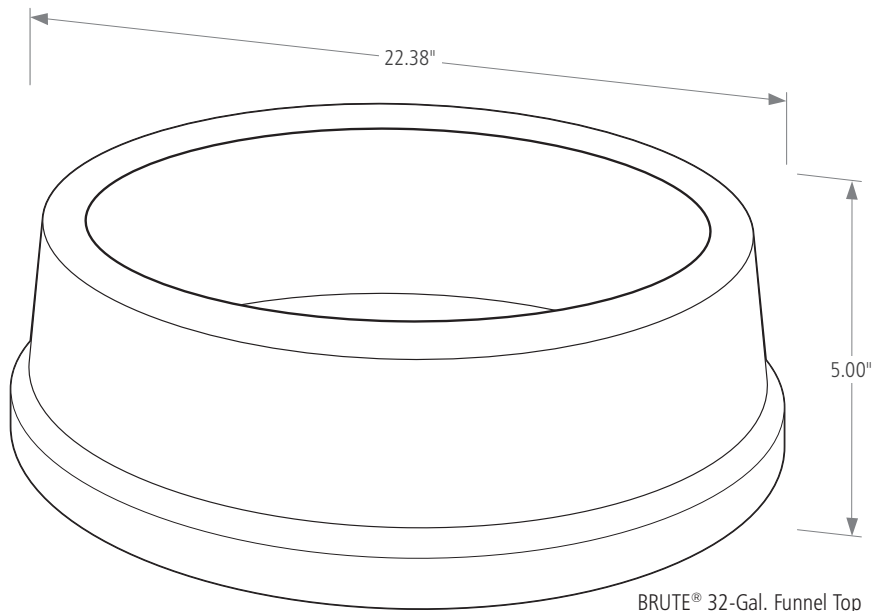

Features and Benefits:

- Self-draining lids have channels that prevent water from pooling, reducing still water buildup, and include ridges that enable stacking to provide space-efficient storage
- Dome top lids have a spring action door that allows for easy trash disposal while keeping odors and insects out
- Self-draining lids and dome top lids both have a snap-lock feature that ensures a secure fit
- Funnel top lids have a cut-out top that enables hands-free refuse disposal and a funnel design that conceals waste from public view