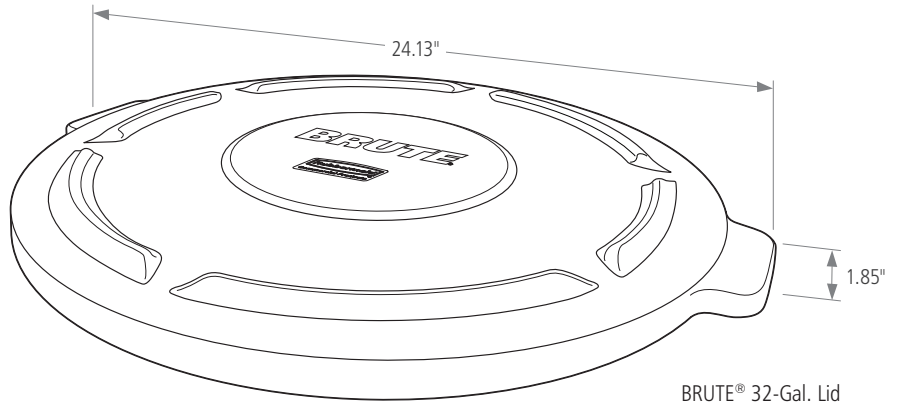

Features and Benefits:

- Self-draining lids have channels that prevent water from pooling, reducing still water buildup, and include ridges that enable stacking to provide space-efficient storage
- Dome top lids have a spring action door that allows for easy trash disposal while keeping odors and insects out
- Self-draining lids and dome top lids both have a snap-lock feature that ensures a secure fit
- Funnel top lids have a cut-out top that enables hands-free refuse disposal and a funnel design that conceals waste from public view