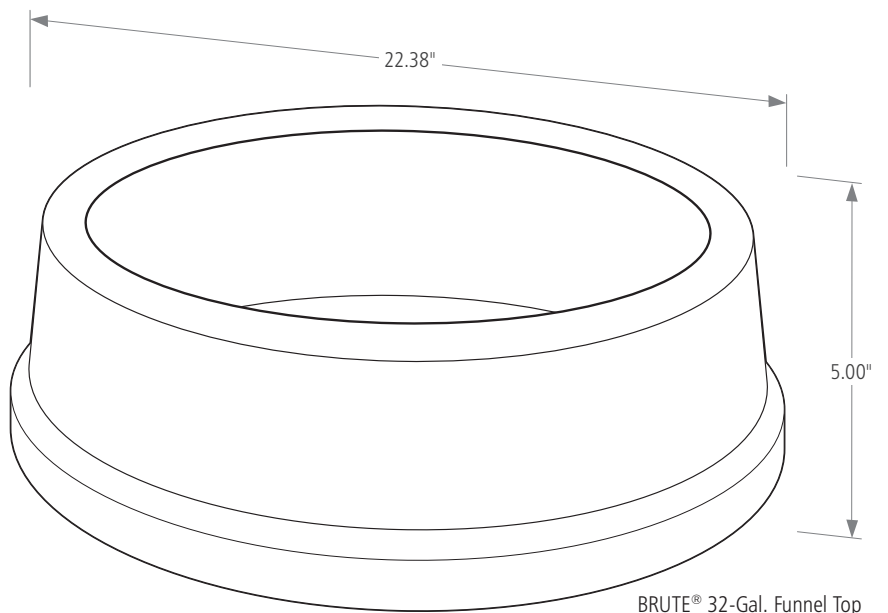

## Features and Benefits:

- Self-draining lids have channels that prevent water from pooling, reducing still water buildup, and include ridges that enable stacking to provide space-efficient storage
- Dome top lids have a spring action door that allows for easy trash disposal while keeping odors and insects out
- Self-draining lids and dome top lids both have a snap-lock feature that ensures a secure fit
- Funnel top lids have a cut-out top that enables hands-free refuse disposal and a funnel design that conceals waste from public view