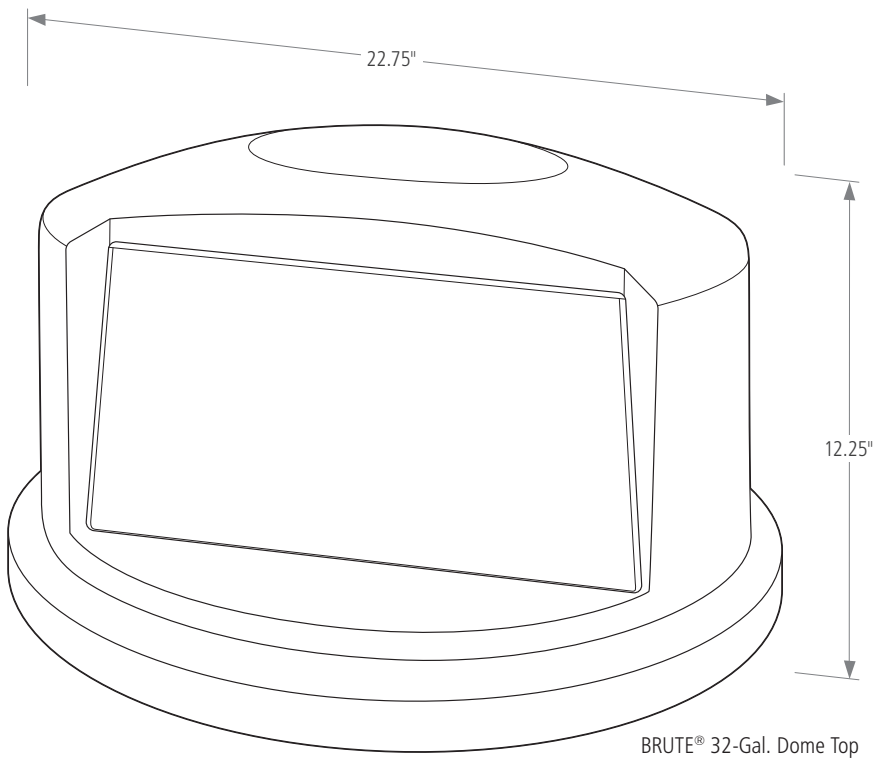

## Features and Benefits:

- Self-draining lids have channels that prevent water from pooling, reducing still water buildup, and include ridges that enable stacking to provide space-efficient storage
- Dome top lids have a spring action door that allows for easy trash disposal while keeping odors and insects out
- Self-draining lids and dome top lids both have a snap-lock feature that ensures a secure fit
- Funnel top lids have a cut-out top that enables hands-free refuse disposal and a funnel design that conceals waste from public view