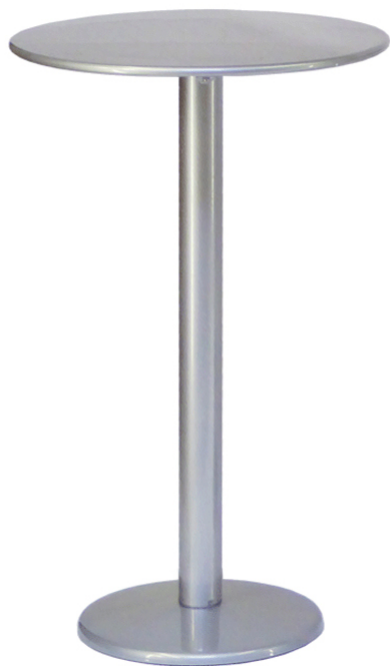

Bistro Bar #900H

Designer: Centro Ricerche EMU

DETAILS

H	BW	TS	Lbs
42"	16"	24" Dia"	29

Outdoor/Indoor Bar Table

E-Coated powder coat finish

Top Thickness: 3/4"

Top: Solid Steel

Base: Solid Steel

Assembly Required: Yes

SHIPPING

Master Pack Quantity: 1

Master Pack Dimensions: 44"x25"x5"

Master Pack Weight: 35 Lbs.

Density: 12

Master Cartons/Pallet: 10