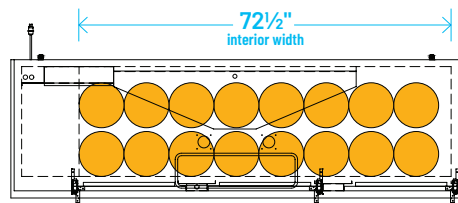

The footprint of a keg is the amount of space it occupies when compared to the available storage space.

TDD-1-HC

TBB-1-HC

Common Draft Beer Keg Configurations*

TDD-2-HC

TBB-2-HC

Common Draft Beer Keg Configurations*

HOME BREW BARREL†

SIXTH BARREL

SLIM QTR. BARREL

HALF/QTR. BARREL

†25 25/32" usable interior height.

The footprint of a keg is the amount of space it occupies when compared to the available storage space.

TDD-3-HC

TBB-3-HC

Common Draft Beer Keg Configurations*

HOME BREW BARREL†

SIXTH BARREL

SLIM QTR. BARREL

HALF/QTR. BARREL

TDD-4-HC

TBB-4-HC

Common Draft Beer Keg Configurations*

HOME BREW BARREL†

SIXTH BARREL

SLIM QTR. BARREL

HALF/QTR. BARREL

The footprint of a keg is the amount of space it occupies when compared to the available storage space.