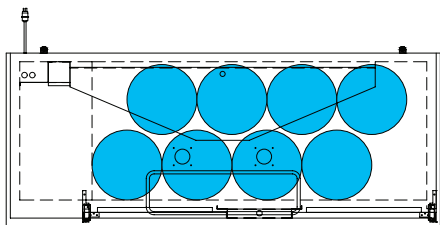

The footprint of a keg is the amount of space it occupies when compared to the available storage space.

TDD-1-HC

TBB-1-HC

Common Draft Beer Keg Configurations*

TDD-2-HC

TBB-2-HC

Common Draft Beer Keg Configurations*

HOME BREW BARREL†

SIXTH BARREL

SLIM QTR. BARREL

HALF/QTR. BARREL

†25 25/32" usable interior height.

The footprint of a keg is the amount of space it occupies when compared to the available storage space.

TDD-3-HC

TBB-3-HC

Common Draft Beer Keg Configurations*

HOME BREW BARREL†

SIXTH BARREL

SLIM QTR. BARREL

HALF/QTR. BARREL

TDD-4-HC

TBB-4-HC

Common Draft Beer Keg Configurations*

HOME BREW BARREL†

SIXTH BARREL

SLIM QTR. BARREL

HALF/QTR. BARREL

The footprint of a keg is the amount of space it occupies when compared to the available storage space.