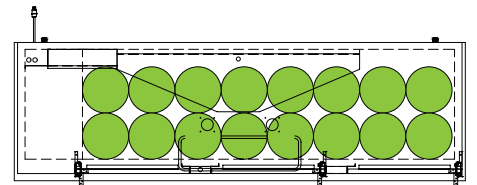

## Common Draft Beer Keg Configurations\*

HOME BREW BARREL†

SIXTH BARREL

SLIM QTR. BARREL

HALF/QTR. BARREL

†25 25/32" usable interior height.

The footprint of a keg is the amount of space it occupies when compared to the available storage space.

### Common Draft Beer Keg Configurations\*

HOME BREW BARREL†

SIXTH BARREL

SLIM QTR. BARREL

HALF/QTR. BARREL

TDD-4-HC

TBB-4-HC

## Common Draft Beer Keg Configurations\*

HOME BREW BARREL†

SIXTH BARREL

SLIM QTR. BARREL

HALF/QTR. BARREL

The footprint of a keg is the amount of space it occupies when compared to the available storage space.