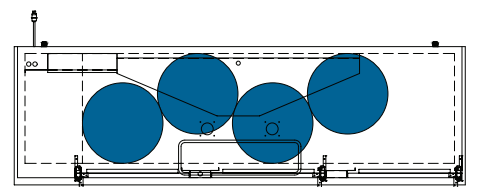

## Common Draft Beer Keg Configurations\*

HOME BREW BARREL†

SIXTH BARREL

SLIM QTR. BARREL

HALF/QTR. BARREL

†25 25/32" usable interior height.

The footprint of a keg is the amount of space it occupies when compared to the available storage space.

### Common Draft Beer Keg Configurations\*

HOME BREW BARREL†

SIXTH BARREL

SLIM QTR. BARREL

HALF/QTR. BARREL

TDD-4-HC

TBB-4-HC

## Common Draft Beer Keg Configurations\*

HOME BREW BARREL†

SIXTH BARREL

SLIM QTR. BARREL

HALF/QTR. BARREL

The footprint of a keg is the amount of space it occupies when compared to the available storage space.