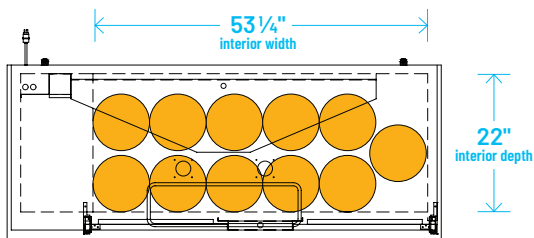

Common Draft Beer Keg Configurations*

HOME BREW BARREL†