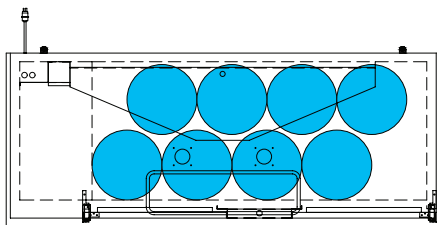

The footprint of a keg is the amount of space it occupies when compared to the available storage space.

TDD-1-HC

TBB-1-HC

## Common Draft Beer Keg Configurations\*

HOME BREW BARREL†

SIXTH BARREL

SLIM QTR. BARREL

HALF/QTR. BARREL

†25 25/32" usable interior height.

The footprint of a keg is the amount of space it occupies when compared to the available storage space.

### Common Draft Beer Keg Configurations\*

HOME BREW BARREL†

SIXTH BARREL

SLIM QTR. BARREL

HALF/QTR. BARREL

TDD-4-HC

TBB-4-HC