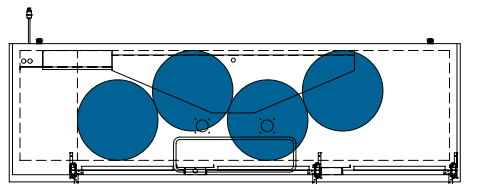

The footprint of a keg is the amount of space it occupies when compared to the available storage space.

TDD-1-HC

TBB-1-HC

Common Draft Beer Keg Configurations*

TDD-2-HC

TBB-2-HC

Common Draft Beer Keg Configurations*

HOME BREW BARREL†

SIXTH BARREL

SLIM QTR. BARREL

HALF/QTR. BARREL

†25 25/32" usable interior height.

The footprint of a keg is the amount of space it occupies when compared to the available storage space.

TDD-3-HC

Common Draft Beer Keg Configurations*

HOME BREW BARREL†

SIXTH BARREL

SLIM QTR. BARREL

HALF/QTR. BARREL

The footprint of a keg is the amount of space it occupies when compared to the available storage space.

TDB-24-48-HC

TDB-24-48-HC

Common Draft Beer Keg Configurations*

TBB-24-60-HC

Common Draft Beer Keg Configurations*

The footprint of a keg is the amount of space it occupies when compared to the available storage space.