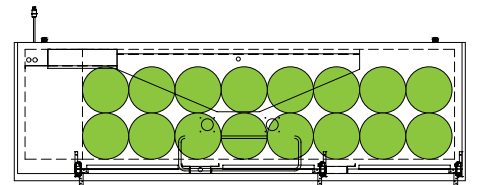

The footprint of a keg is the amount of space it occupies when compared to the available storage space.

TDD-1-HC

TBB-1-HC

Common Draft Beer Keg Configurations*

TDD-2-HC

TBB-2-HC

Common Draft Beer Keg Configurations*

HOME BREW BARREL†

SIXTH BARREL

SLIM QTR. BARREL

HALF/QTR. BARREL

†25 25/32" usable interior height.

The footprint of a keg is the amount of space it occupies when compared to the available storage space.

TDD-3-HC

TBB-3-HC

Common Draft Beer Keg Configurations*

HOME BREW BARREL†

SIXTH BARREL

SLIM QTR. BARREL

HALF/QTR. BARREL

TDD-4-HC

TBB-4-HC

Common Draft Beer Keg Configurations*

HOME BREW BARREL†

SIXTH BARREL

SLIM QTR. BARREL

HALF/QTR. BARREL

The footprint of a keg is the amount of space it occupies when compared to the available storage space.