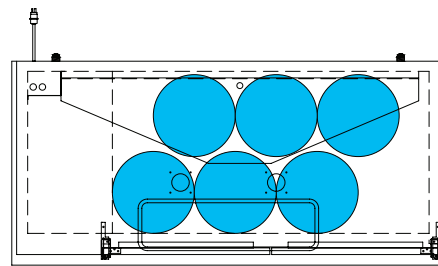

TDD/TBB

BEER KEG FOOTPRINTS

BEER KEG | FOOTPRINTS

TDD/TBB

The footprint of a keg is the amount of space it occupies when compared to the available storage space.

TBB-1-HC

TDD-1-HC

TBB-4-HC

TBB-24-72-HC

COMMON DRAFT BEER KEG SIZES*

*Above dimensions may vary slightly as a result of differences between keg manufacturers.

DRAFT BEER KEG SPECIFICATIONS*

Size	Home Brew Barrel	Sixth Barrel	Quarter Barrel	Slim Quarter Barrel	Half Barrel
Gallons	5.00	5.16	7.75	7.75	15.50
Ounces	640	611	992	992	1984
# of 12 oz. Beers	53	55	82	82	165
Weight (Full)	49 lbs.	58 lbs.	87 lbs.	87 lbs.	161 lbs.

The footprint of a keg is the amount of space it occupies when compared to the available storage space.

TDD-1-HC

TBB-1-HC

Common Draft Beer Keg Configurations*

TDD-2-HC

TBB-2-HC

Common Draft Beer Keg Configurations*

HOME BREW BARREL†

SIXTH BARREL

SLIM QTR. BARREL

HALF/QTR. BARREL

†25 25/32" usable interior height.

The footprint of a keg is the amount of space it occupies when compared to the available storage space.

TDD-3-HC