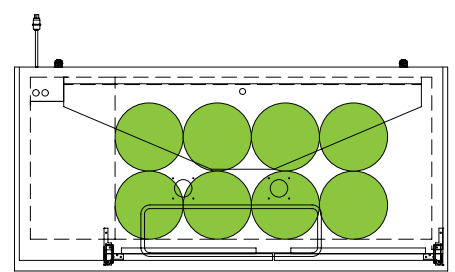

TDD/TBB

BEER KEG FOOTPRINTS

BEER KEG | FOOTPRINTS

TDD/TBB

The footprint of a keg is the amount of space it occupies when compared to the available storage space.

TBB-1-HC

TDD-1-HC

TBB-4-HC

TBB-24-72-HC

COMMON DRAFT BEER KEG SIZES*

*Above dimensions may vary slightly as a result of differences between keg manufacturers.

DRAFT BEER KEG SPECIFICATIONS*

Size	Home Brew Barrel	Sixth Barrel	Quarter Barrel	Slim Quarter Barrel	Half Barrel
Gallons	5.00	5.16	7.75	7.75	15.50
Ounces	640	611	992	992	1984
# of 12 oz. Beers	53	55	82	82	165
Weight (Full)	49 lbs.	58 lbs.	87 lbs.	87 lbs.	161 lbs.

The footprint of a keg is the amount of space it occupies when compared to the available storage space.

TDD-1-HC

TBB-1-HC

Common Draft Beer Keg Configurations*

TDD-2-HC

TBB-2-HC

Common Draft Beer Keg Configurations*

HOME BREW BARREL†

SIXTH BARREL

SLIM QTR. BARREL

HALF/QTR. BARREL

†25 25/32" usable interior height.

The footprint of a keg is the amount of space it occupies when compared to the available storage space.

TDD-3-HC