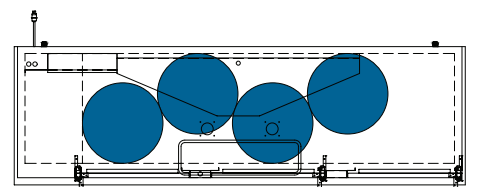

The footprint of a keg is the amount of space it occupies when compared to the available storage space.

TDD-1-HC

TBB-1-HC

Common Draft Beer Keg Configurations*

TDD-2-HC

TBB-2-HC

Common Draft Beer Keg Configurations*

HOME BREW BARREL†

SIXTH BARREL

SLIM QTR. BARREL

HALF/QTR. BARREL

†25 25/32" usable interior height.

The footprint of a keg is the amount of space it occupies when compared to the available storage space.

TDD-3-HC

Common Draft Beer Keg Configurations*

HOME BREW BARREL†

SIXTH BARREL

SLIM QTR. BARREL

HALF/QTR. BARREL

The footprint of a keg is the amount of space it occupies when compared to the available storage space.

TDB-24-48-HC

TDB-24-48-HC

Common Draft Beer Keg Configurations*

TBB-24-60-HC

Common Draft Beer Keg Configurations*

The footprint of a keg is the amount of space it occupies when compared to the available storage space.