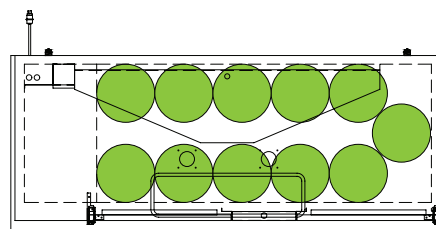

TDD/TBB

BEER KEG FOOTPRINTS

BEER KEG | FOOTPRINTS

TDD/TBB

The footprint of a keg is the amount of space it occupies when compared to the available storage space.

TBB-1-HC

TDD-1-HC

TBB-4-HC

The footprint of a keg is the amount of space it occupies when compared to the available storage space.

TDD-1-HC

TBB-1-HC

Common Draft Beer Keg Configurations*

TDD-2-HC

TBB-2-HC

Common Draft Beer Keg Configurations*

HOME BREW BARREL†

SIXTH BARREL

SLIM QTR. BARREL

HALF/QTR. BARREL

†25 25/32" usable interior height.

The footprint of a keg is the amount of space it occupies when compared to the available storage space.

TDD-3-HC

TBB-3-HC

Common Draft Beer Keg Configurations*

HOME BREW BARREL†

SIXTH BARREL

SLIM QTR. BARREL

HALF/QTR. BARREL

TDD-4-HC

TBB-4-HC