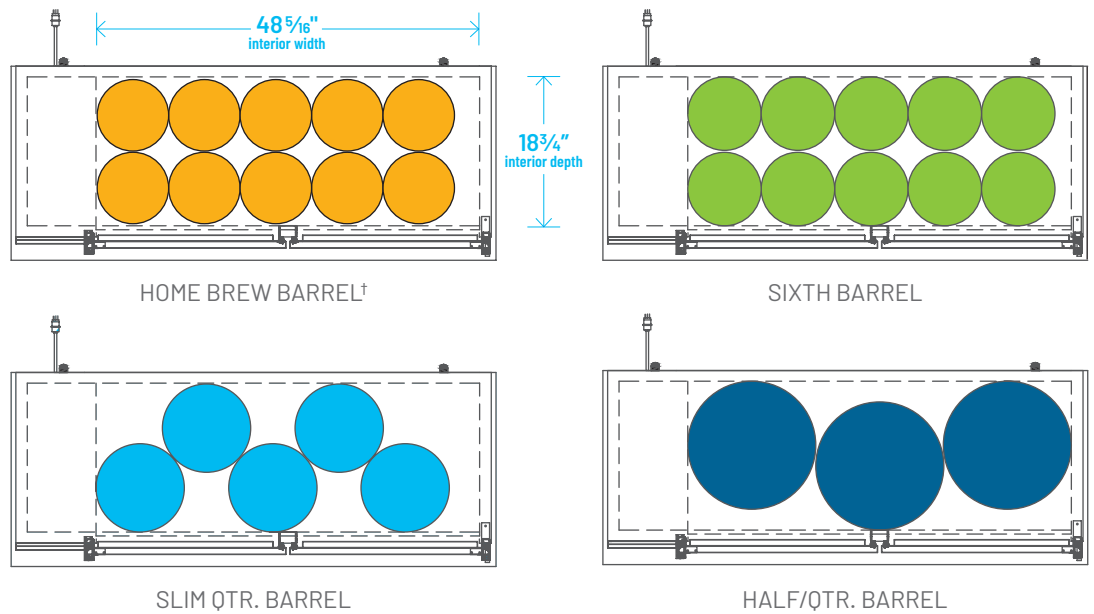

The footprint of a keg is the amount of space it occupies when compared to the available storage space.

TDD-1-HC

TBB-1-HC

Common Draft Beer Keg Configurations*

TDD-2-HC

TBB-2-HC

Common Draft Beer Keg Configurations*

Common Draft Beer Keg Configurations*

HOME BREW BARREL†

SIXTH BARREL

SLIM QTR. BARREL

HALF/QTR. BARREL

The footprint of a keg is the amount of space it occupies when compared to the available storage space.

TDB-24-48-HC

TDB-24-48-HC

Common Draft Beer Keg Configurations*

TBB-24-60-HC

Common Draft Beer Keg Configurations*

The footprint of a keg is the amount of space it occupies when compared to the available storage space.