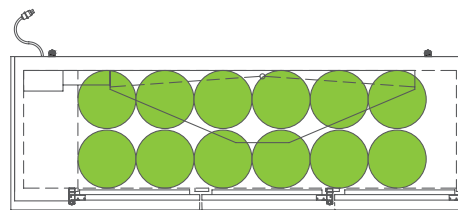

HOME BREW BARREL†

SIXTH BARREL

SLIM QTR. BARREL

HALF/QTR. BARREL

†25 25/32" usable interior height.

The footprint of a keg is the amount of space it occupies when compared to the available storage space.

TDD-3-HC

Common Draft Beer Keg Configurations*

HOME BREW BARREL†

SIXTH BARREL

SLIM QTR. BARREL

HALF/QTR. BARREL

The footprint of a keg is the amount of space it occupies when compared to the available storage space.

TDB-24-48-HC

TDB-24-48-HC

Common Draft Beer Keg Configurations*

TBB-24-60-HC

Common Draft Beer Keg Configurations*

The footprint of a keg is the amount of space it occupies when compared to the available storage space.

TBB-24-72-HC

Common Draft Beer Keg Configurations*

HOME BREW BARREL†

SIXTH BARREL

SLIM QTR. BARREL

HALF/QTR. BARREL

TDD/TBB

FEATURED MODELS