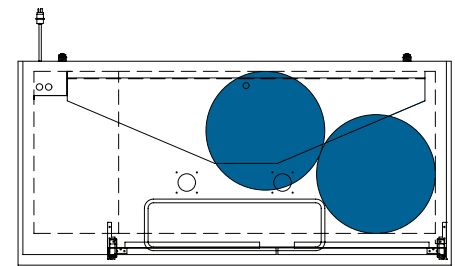

TDD/TBB

BEER KEG FOOTPRINTS

BEER KEG | FOOTPRINTS

TDD/TBB

The footprint of a keg is the amount of space it occupies when compared to the available storage space.

TBB-1-HC

TDD-1-HC

TBB-4-HC

TBB-24-72-HC

COMMON DRAFT BEER KEG SIZES*

*Above dimensions may vary slightly as a result of differences between keg manufacturers.

DRAFT BEER KEG SPECIFICATIONS*

Size	Home Brew Barrel	Sixth Barrel	Quarter Barrel	Slim Quarter Barrel	Half Barrel
Gallons	5.00	5.16	7.75	7.75	15.50
Ounces	640	611	992	992	1984
# of 12 oz. Beers	53	55	82	82	165
Weight (Full)	49 lbs.	58 lbs.	87 lbs.	87 lbs.	161 lbs.

The footprint of a keg is the amount of space it occupies when compared to the available storage space.

TDD-1-HC

TBB-1-HC

Common Draft Beer Keg Configurations*

TDD-2-HC

TBB-2-HC

Common Draft Beer Keg Configurations*

HOME BREW BARREL†

SIXTH BARREL

SLIM QTR. BARREL

HALF/QTR. BARREL

†25 25/32" usable interior height.

The footprint of a keg is the amount of space it occupies when compared to the available storage space.

TDD-3-HC