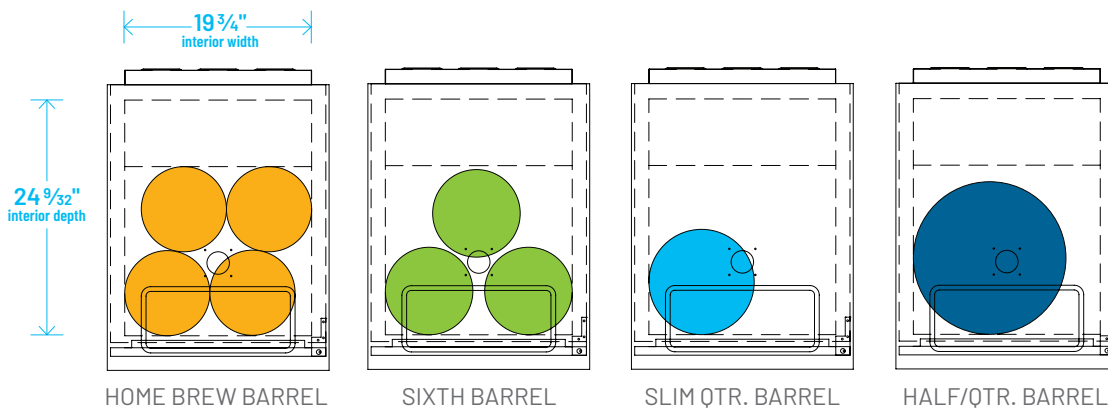

TDD/TBB

BEER KEG FOOTPRINTS

BEER KEG | FOOTPRINTS

TDD/TBB

The footprint of a keg is the amount of space it occupies when compared to the available storage space.

TBB-1-HC

TDD-1-HC

TBB-4-HC

The footprint of a keg is the amount of space it occupies when compared to the available storage space.

TDD-1-HC

TBB-1-HC

Common Draft Beer Keg Configurations*

TDD-2-HC

TBB-2-HC

Common Draft Beer Keg Configurations*

HOME BREW BARREL†

SIXTH BARREL

SLIM QTR. BARREL

HALF/QTR. BARREL

†25 25/32" usable interior height.

The footprint of a keg is the amount of space it occupies when compared to the available storage space.

TDD-3-HC