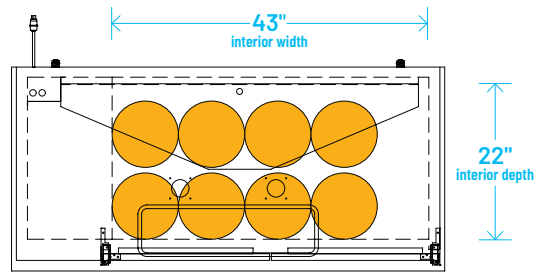

TDD/TBB

BEER KEG FOOTPRINTS

BEER KEG | FOOTPRINTS

TDD/TBB

The footprint of a keg is the amount of space it occupies when compared to the available storage space.

TBB-1-HC

TDD-1-HC

TBB-4-HC

TBB-24-72-HC

COMMON DRAFT BEER KEG SIZES*

*Above dimensions may vary slightly as a result of differences between keg manufacturers.

DRAFT BEER KEG SPECIFICATIONS*

Size	Home Brew Barrel	Sixth Barrel	Quarter Barrel	Slim Quarter Barrel	Half Barrel
Gallons	5.00	5.16	7.75	7.75	15.50
Ounces	640	611	992	992	1984
# of 12 oz. Beers	53	55	82	82	165
Weight (Full)	49 lbs.	58 lbs.	87 lbs.	87 lbs.	161 lbs.

The footprint of a keg is the amount of space it occupies when compared to the available storage space.

TDD-1-HC

TBB-1-HC

Common Draft Beer Keg Configurations*

TDD-2-HC

TBB-2-HC

Common Draft Beer Keg Configurations*

HOME BREW BARREL†

SIXTH BARREL

SLIM QTR. BARREL

HALF/QTR. BARREL

†25 25/32" usable interior height.

The footprint of a keg is the amount of space it occupies when compared to the available storage space.

TDD-3-HC