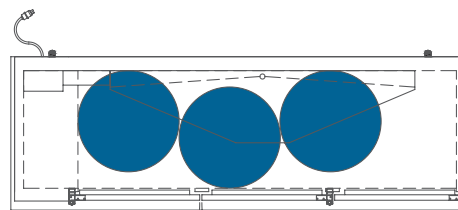

HOME BREW BARREL†

SIXTH BARREL

SLIM QTR. BARREL

HALF/QTR. BARREL

†25 25/32" usable interior height.

The footprint of a keg is the amount of space it occupies when compared to the available storage space.

TDD-3-HC

Common Draft Beer Keg Configurations*

The footprint of a keg is the amount of space it occupies when compared to the available storage space.

TDB-24-48-HC

TDB-24-48-HC

Common Draft Beer Keg Configurations*

HOME BREW BARREL†

SIXTH BARREL

SLIM QTR. BARREL

HALF/QTR. BARREL

TBB-24-60-HC

Common Draft Beer Keg Configurations*

The footprint of a keg is the amount of space it occupies when compared to the available storage space.

TBB-24-72-HC

Common Draft Beer Keg Configurations*

HOME BREW BARREL†

SIXTH BARREL

SLIM QTR. BARREL

HALF/QTR. BARREL

TDD/TBB

FEATURED MODELS