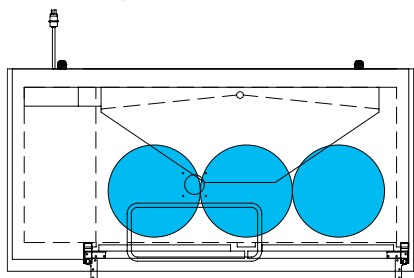

HOME BREW BARREL†

SIXTH BARREL

SLIM QTR. BARREL

HALF/QTR. BARREL

†25 25/32" usable interior height.

The footprint of a keg is the amount of space it occupies when compared to the available storage space.

TDD-3-HC

Common Draft Beer Keg Configurations*

The footprint of a keg is the amount of space it occupies when compared to the available storage space.

TDB-24-48-HC

TDB-24-48-HC

Common Draft Beer Keg Configurations*

HOME BREW BARREL†

SIXTH BARREL

SLIM QTR. BARREL

HALF/QTR. BARREL

TBB-24-60-HC

Common Draft Beer Keg Configurations*

The footprint of a keg is the amount of space it occupies when compared to the available storage space.