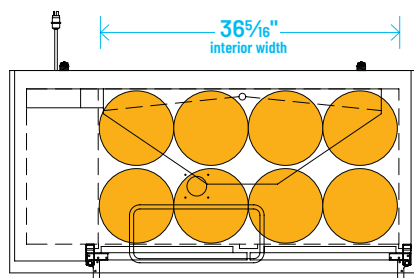

HOME BREW BARREL†

SIXTH BARREL

SLIM QTR. BARREL

HALF/QTR. BARREL

†25 25/32" usable interior height.

The footprint of a keg is the amount of space it occupies when compared to the available storage space.

TDD-3-HC

Common Draft Beer Keg Configurations*

The footprint of a keg is the amount of space it occupies when compared to the available storage space.

TDB-24-48-HC

TDB-24-48-HC

Common Draft Beer Keg Configurations*

HOME BREW BARREL†

SIXTH BARREL

SLIM QTR. BARREL

HALF/QTR. BARREL

TBB-24-60-HC

Common Draft Beer Keg Configurations*

The footprint of a keg is the amount of space it occupies when compared to the available storage space.