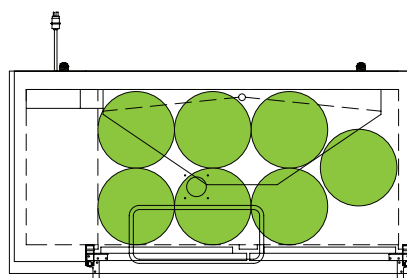

The footprint of a keg is the amount of space it occupies when compared to the available storage space.

TDD-1-HC

TBB-1-HC

Common Draft Beer Keg Configurations*

TDD-2-HC

TBB-2-HC

Common Draft Beer Keg Configurations*

HOME BREW BARREL†

SIXTH BARREL

SLIM QTR. BARREL

HALF/QTR. BARREL

†25 25/32" usable interior height.

The footprint of a keg is the amount of space it occupies when compared to the available storage space.

TDD-3-HC

Common Draft Beer Keg Configurations*

The footprint of a keg is the amount of space it occupies when compared to the available storage space.

TDB-24-48-HC

TDB-24-48-HC

Common Draft Beer Keg Configurations*

HOME BREW BARREL†

SIXTH BARREL

SLIM QTR. BARREL

HALF/QTR. BARREL

TBB-24-60-HC

Common Draft Beer Keg Configurations*

The footprint of a keg is the amount of space it occupies when compared to the available storage space.