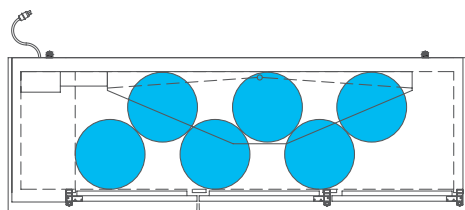

HOME BREW BARREL†

SIXTH BARREL

SLIM QTR. BARREL

HALF/QTR. BARREL

†25 25/32" usable interior height.

The footprint of a keg is the amount of space it occupies when compared to the available storage space.

TDD-3-HC

Common Draft Beer Keg Configurations*

The footprint of a keg is the amount of space it occupies when compared to the available storage space.

TDB-24-48-HC

TDB-24-48-HC

Common Draft Beer Keg Configurations*

HOME BREW BARREL†

SIXTH BARREL

SLIM QTR. BARREL

HALF/QTR. BARREL

TBB-24-60-HC

Common Draft Beer Keg Configurations*

The footprint of a keg is the amount of space it occupies when compared to the available storage space.

TBB-24-72-HC

Common Draft Beer Keg Configurations*

HOME BREW BARREL†

SIXTH BARREL

SLIM QTR. BARREL

HALF/QTR. BARREL

TDD/TBB

FEATURED MODELS