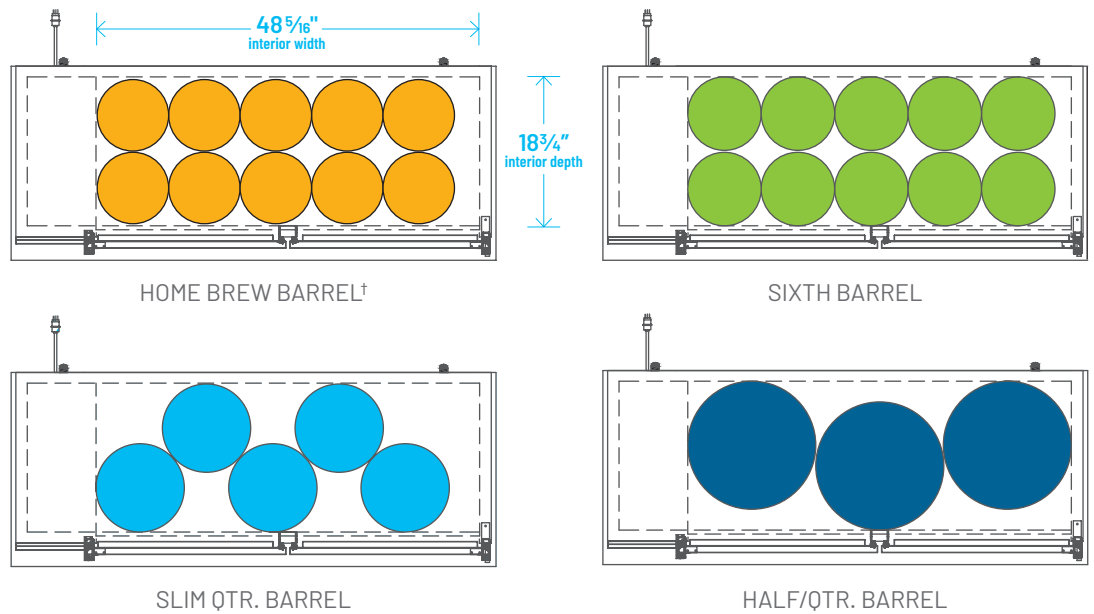

TDD/TBB

BEER KEG FOOTPRINTS

The footprint of a keg is the amount of space it occupies when compared to the available storage space.

TBB-1-HC

TDD-1-HC

TBB-4-HC

TDD-4-HC

TBB-2-HC

The footprint of a keg is the amount of space it occupies when compared to the available storage space.

TDD-1-HC

TBB-1-HC

Common Draft Beer Keg Configurations*

TDD-2-HC

TBB-2-HC

Common Draft Beer Keg Configurations*

Common Draft Beer Keg Configurations*

The footprint of a keg is the amount of space it occupies when compared to the available storage space.

TDB-24-48-HC

TDB-24-48-HC

Common Draft Beer Keg Configurations*

HOME BREW BARREL†

SIXTH BARREL

SLIM QTR. BARREL

HALF/QTR. BARREL

TBB-24-60-HC

Common Draft Beer Keg Configurations*

The footprint of a keg is the amount of space it occupies when compared to the available storage space.