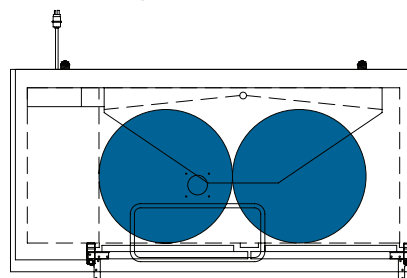

HOME BREW BARREL†

SIXTH BARREL

SLIM QTR. BARREL

HALF/QTR. BARREL

†25 25/32" usable interior height.

The footprint of a keg is the amount of space it occupies when compared to the available storage space.

TDD-3-HC

TBB-3-HC

Common Draft Beer Keg Configurations*

HOME BREW BARREL†

SIXTH BARREL

SLIM QTR. BARREL

HALF/QTR. BARREL

TDD-4-HC

TBB-4-HC

Common Draft Beer Keg Configurations*

The footprint of a keg is the amount of space it occupies when compared to the available storage space.

TDB-24-48-HC

TDB-24-48-HC

Common Draft Beer Keg Configurations*

HOME BREW BARREL†

SIXTH BARREL

SLIM QTR. BARREL

HALF/QTR. BARREL

TBB-24-60-HC

Common Draft Beer Keg Configurations*

The footprint of a keg is the amount of space it occupies when compared to the available storage space.