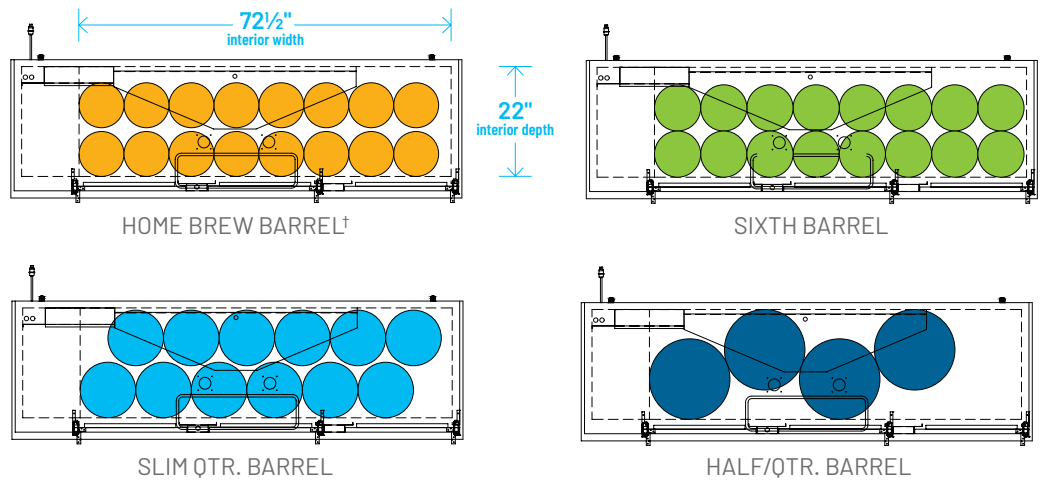

The footprint of a keg is the amount of space it occupies when compared to the available storage space.

TDD-1-HC

TBB-1-HC

Common Draft Beer Keg Configurations*

TDD-2-HC

TBB-2-HC

Common Draft Beer Keg Configurations*

HOME BREW BARREL†

SIXTH BARREL

SLIM QTR. BARREL

HALF/QTR. BARREL

†25 25/32" usable interior height.

The footprint of a keg is the amount of space it occupies when compared to the available storage space.

TDD-3-HC

TBB-3-HC

Common Draft Beer Keg Configurations*

HOME BREW BARREL†

SIXTH BARREL

SLIM QTR. BARREL

HALF/QTR. BARREL

TDD-4-HC

TBB-4-HC

Common Draft Beer Keg Configurations*

The footprint of a keg is the amount of space it occupies when compared to the available storage space.

TDB-24-48-HC

TDB-24-48-HC

Common Draft Beer Keg Configurations*