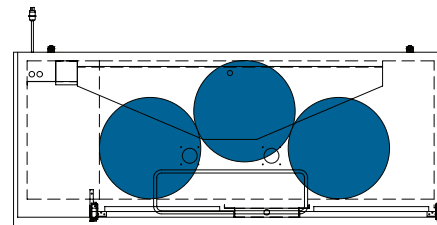

The footprint of a keg is the amount of space it occupies when compared to the available storage space.

TDD-1-HC

TBB-1-HC

Common Draft Beer Keg Configurations*

TDD-2-HC

TBB-2-HC

Common Draft Beer Keg Configurations*

HOME BREW BARREL†

SIXTH BARREL

SLIM QTR. BARREL

HALF/QTR. BARREL

†25 25/32" usable interior height.

The footprint of a keg is the amount of space it occupies when compared to the available storage space.

TDD-3-HC

TBB-3-HC

Common Draft Beer Keg Configurations*

HOME BREW BARREL†

SIXTH BARREL

SLIM QTR. BARREL

HALF/QTR. BARREL

TDD-4-HC

TBB-4-HC

Common Draft Beer Keg Configurations*

The footprint of a keg is the amount of space it occupies when compared to the available storage space.

TDB-24-48-HC

TDB-24-48-HC

Common Draft Beer Keg Configurations*