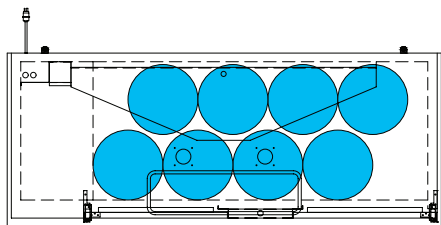

The footprint of a keg is the amount of space it occupies when compared to the available storage space.

TDD-1-HC

TBB-1-HC

Common Draft Beer Keg Configurations*

TDD-2-HC

TBB-2-HC

Common Draft Beer Keg Configurations*

HOME BREW BARREL†

SIXTH BARREL

SLIM QTR. BARREL

HALF/QTR. BARREL

†25 25/32" usable interior height.

The footprint of a keg is the amount of space it occupies when compared to the available storage space.

TDD-3-HC

TBB-3-HC

Common Draft Beer Keg Configurations*

HOME BREW BARREL†

SIXTH BARREL

SLIM QTR. BARREL

HALF/QTR. BARREL

TDD-4-HC

TBB-4-HC

Common Draft Beer Keg Configurations*

The footprint of a keg is the amount of space it occupies when compared to the available storage space.

TDB-24-48-HC

TDB-24-48-HC

Common Draft Beer Keg Configurations*