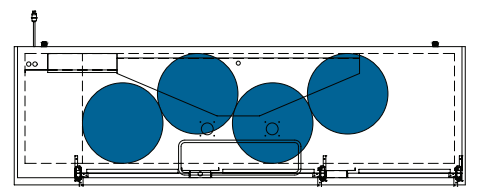

## Common Draft Beer Keg Configurations\*

HOME BREW BARREL†

SIXTH BARREL

SLIM QTR. BARREL

HALF/QTR. BARREL

†25 25/32" usable interior height.

The footprint of a keg is the amount of space it occupies when compared to the available storage space.

### Common Draft Beer Keg Configurations\*

HOME BREW BARREL†

SIXTH BARREL

SLIM QTR. BARREL

HALF/QTR. BARREL

TDD-4-HC

TBB-4-HC

## Common Draft Beer Keg Configurations\*

HOME BREW BARREL†

SIXTH BARREL

SLIM QTR. BARREL

HALF/QTR. BARREL

The footprint of a keg is the amount of space it occupies when compared to the available storage space.