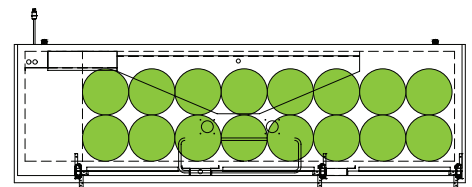

## Common Draft Beer Keg Configurations\*

HOME BREW BARREL†

SIXTH BARREL

SLIM QTR. BARREL

HALF/QTR. BARREL

†25 25/32" usable interior height.

The footprint of a keg is the amount of space it occupies when compared to the available storage space.

### Common Draft Beer Keg Configurations\*

HOME BREW BARREL†

SIXTH BARREL

SLIM QTR. BARREL

HALF/QTR. BARREL

TDD-4-HC

TBB-4-HC

## Common Draft Beer Keg Configurations\*

HOME BREW BARREL†

SIXTH BARREL

SLIM QTR. BARREL

HALF/QTR. BARREL

The footprint of a keg is the amount of space it occupies when compared to the available storage space.