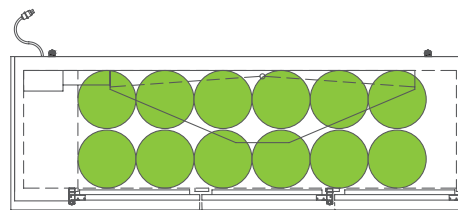

## Common Draft Beer Keg Configurations\*

The footprint of a keg is the amount of space it occupies when compared to the available storage space.

TBB-24-72-HC

### Common Draft Beer Keg Configurations\*

HOME BREW BARREL†

SIXTH BARREL

SLIM QTR. BARREL

HALF/QTR. BARREL

TDD/TBB