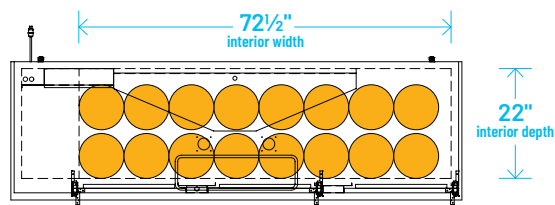

## Common Draft Beer Keg Configurations\*

HOME BREW BARREL†

SIXTH BARREL

SLIM QTR. BARREL

HALF/QTR. BARREL

†25 25/32" usable interior height.

The footprint of a keg is the amount of space it occupies when compared to the available storage space.

### Common Draft Beer Keg Configurations\*

HOME BREW BARREL†

SIXTH BARREL

SLIM QTR. BARREL

HALF/QTR. BARREL

TDD-4-HC

TBB-4-HC

## Common Draft Beer Keg Configurations\*

HOME BREW BARREL†

SIXTH BARREL

SLIM QTR. BARREL

HALF/QTR. BARREL

The footprint of a keg is the amount of space it occupies when compared to the available storage space.