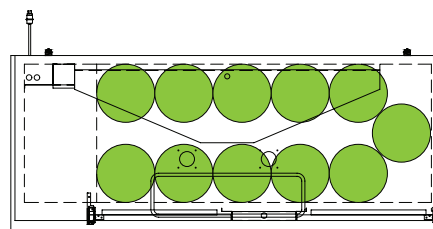

# BEER KEG | FOOTPRINTS

TDD/TBB

*The footprint of a keg is the amount of space it occupies when compared to the available storage space.*

TBB-1-HC

TDD-1-HC

TBB-4-HC

TDD-4-HC

TBB-2-HC

The footprint of a keg is the amount of space it occupies when compared to the available storage space.

TDD-1-HC

TBB-1-HC

## Common Draft Beer Keg Configurations\*

HOME BREW BARREL†

SIXTH BARREL

SLIM QTR. BARREL

HALF/QTR. BARREL

†25 25/32" usable interior height.

The footprint of a keg is the amount of space it occupies when compared to the available storage space.

### Common Draft Beer Keg Configurations\*

HOME BREW BARREL†

SIXTH BARREL

SLIM QTR. BARREL

HALF/QTR. BARREL

TDD-4-HC

TBB-4-HC