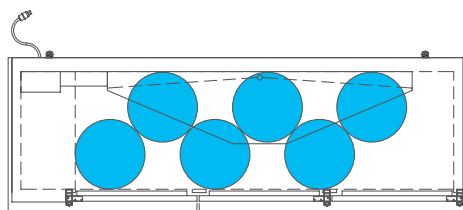

HOME BREW BARREL†

SIXTH BARREL

SLIM QTR. BARREL

HALF/QTR. BARREL

†25 25/32" usable interior height.

The footprint of a keg is the amount of space it occupies when compared to the available storage space.

TDD-3-HC

Common Draft Beer Keg Configurations*

HOME BREW BARREL†

SIXTH BARREL

SLIM QTR. BARREL

HALF/QTR. BARREL

The footprint of a keg is the amount of space it occupies when compared to the available storage space.

TDB-24-48-HC

TDB-24-48-HC

Common Draft Beer Keg Configurations*

TBB-24-60-HC

Common Draft Beer Keg Configurations*

The footprint of a keg is the amount of space it occupies when compared to the available storage space.

TBB-24-72-HC

Common Draft Beer Keg Configurations*

HOME BREW BARREL†

SIXTH BARREL

SLIM QTR. BARREL

HALF/QTR. BARREL

TDD/TBB

FEATURED MODELS