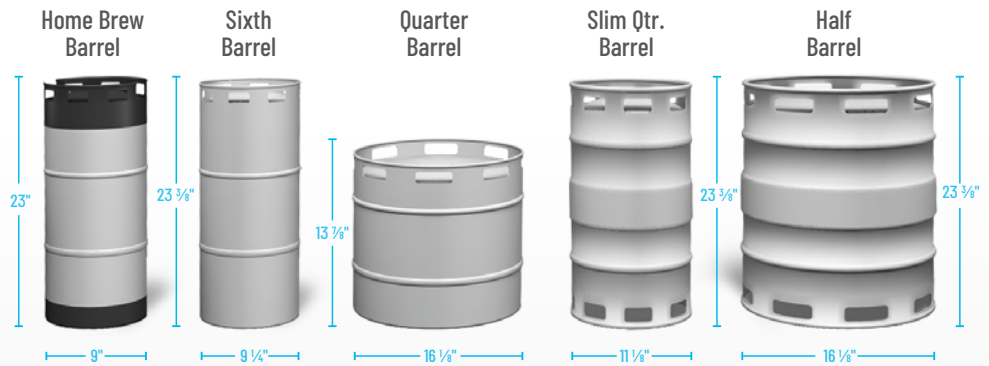

TDD/TBB

BEER KEG FOOTPRINTS

BEER KEG | FOOTPRINTS

TDD/TBB

The footprint of a keg is the amount of space it occupies when compared to the available storage space.

TBB-2-HC

TBB-3-HC

TDD-2-HC

TDD-3-HC

TBB-24-48-HC

TBB-24-60-HC

TDB-24-48-HC

TBB-24-72-HC

COMMON DRAFT BEER KEG SIZES*

*Above dimensions may vary slightly as a result of differences between keg manufacturers.

DRAFT BEER KEG SPECIFICATIONS*

Size	Home Brew Barrel	Sixth Barrel	Quarter Barrel	Slim Quarter Barrel	Half Barrel
Gallons	5.00	5.16	7.75	7.75	15.50
Ounces	640	611	992	992	1984
# of 12 oz. Beers	53	55	82	82	165
Weight (Full)	49 lbs.	58 lbs.	87 lbs.	87 lbs.	161 lbs.