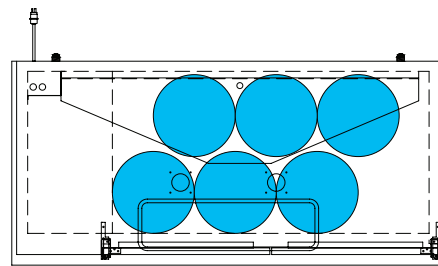

TDD/TBB

BEER KEG FOOTPRINTS

BEER KEG | FOOTPRINTS

TDD/TBB

The footprint of a keg is the amount of space it occupies when compared to the available storage space.

TBB-2-HC

TBB-3-HC

TDD-2-HC

TDD-3-HC

TBB-24-48-HC

TBB-24-60-HC

TDB-24-48-HC

TBB-24-72-HC

COMMON DRAFT BEER KEG SIZES*

*Above dimensions may vary slightly as a result of differences between keg manufacturers.

DRAFT BEER KEG SPECIFICATIONS*

The footprint of a keg is the amount of space it occupies when compared to the available storage space.

TDD-1-HC

TBB-1-HC

Common Draft Beer Keg Configurations*

TDD-2-HC

TBB-2-HC

Common Draft Beer Keg Configurations*

HOME BREW BARREL†

SIXTH BARREL

SLIM QTR. BARREL

HALF/QTR. BARREL

†25 25/32" usable interior height.

The footprint of a keg is the amount of space it occupies when compared to the available storage space.

TDD-3-HC