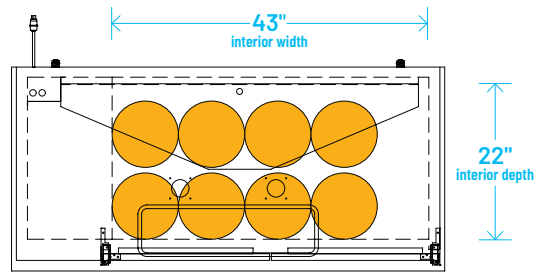

TDD/TBB

BEER KEG FOOTPRINTS

BEER KEG | FOOTPRINTS

TDD/TBB

The footprint of a keg is the amount of space it occupies when compared to the available storage space.

TBB-2-HC

TBB-3-HC

TDD-2-HC

Size	Home Brew Barrel	Sixth Barrel	Quarter Barrel	Slim Quarter Barrel	Half Barrel
Gallons	5.00	5.16	7.75	7.75	15.50
Ounces	640	611	992	992	1984
# of 12 oz. Beers	53	55	82	82	165
Weight (Full)	49 lbs.	58 lbs.	87 lbs.	87 lbs.	161 lbs.

The footprint of a keg is the amount of space it occupies when compared to the available storage space.

TDD-1-HC

TBB-1-HC

Common Draft Beer Keg Configurations*

TDD-2-HC

TBB-2-HC

Common Draft Beer Keg Configurations*

HOME BREW BARREL†

SIXTH BARREL

SLIM QTR. BARREL

HALF/QTR. BARREL

†25 25/32" usable interior height.

The footprint of a keg is the amount of space it occupies when compared to the available storage space.

TDD-3-HC