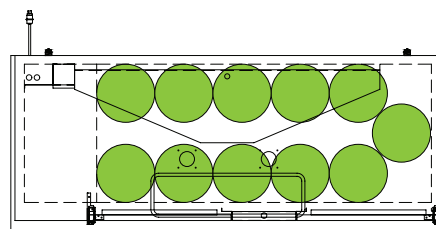

TDD/TBB

BEER KEG FOOTPRINTS

BEER KEG | FOOTPRINTS

TDD/TBB

The footprint of a keg is the amount of space it occupies when compared to the available storage space.

TBB-2-HC

TBB-3-HC

TDD-2-HC

The footprint of a keg is the amount of space it occupies when compared to the available storage space.

TDD-1-HC

TBB-1-HC

Common Draft Beer Keg Configurations*

TDD-2-HC

TBB-2-HC

Common Draft Beer Keg Configurations*

HOME BREW BARREL†

SIXTH BARREL

SLIM QTR. BARREL

HALF/QTR. BARREL

†25 25/32" usable interior height.

The footprint of a keg is the amount of space it occupies when compared to the available storage space.

TDD-3-HC

TBB-3-HC

Common Draft Beer Keg Configurations*

HOME BREW BARREL†

SIXTH BARREL

SLIM QTR. BARREL

HALF/QTR. BARREL

TDD-4-HC

TBB-4-HC