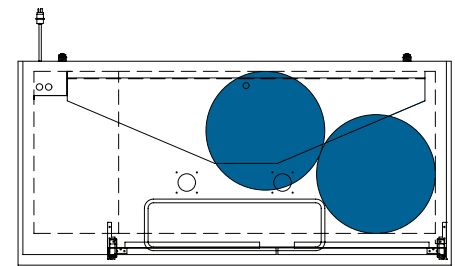

TDD/TBB

BEER KEG FOOTPRINTS

BEER KEG | FOOTPRINTS

TDD/TBB

The footprint of a keg is the amount of space it occupies when compared to the available storage space.

TBB-2-HC

TBB-3-HC

TDD-2-HC

Size	Home Brew Barrel	Sixth Barrel	Quarter Barrel	Slim Quarter Barrel	Half Barrel
Gallons	5.00	5.16	7.75	7.75	15.50
Ounces	640	611	992	992	1984
# of 12 oz. Beers	53	55	82	82	165
Weight (Full)	49 lbs.	58 lbs.	87 lbs.	87 lbs.	161 lbs.

The footprint of a keg is the amount of space it occupies when compared to the available storage space.

TDD-1-HC

TBB-1-HC

Common Draft Beer Keg Configurations*

TDD-2-HC

TBB-2-HC

Common Draft Beer Keg Configurations*

HOME BREW BARREL†

SIXTH BARREL

SLIM QTR. BARREL

HALF/QTR. BARREL

†25 25/32" usable interior height.

The footprint of a keg is the amount of space it occupies when compared to the available storage space.

TDD-3-HC