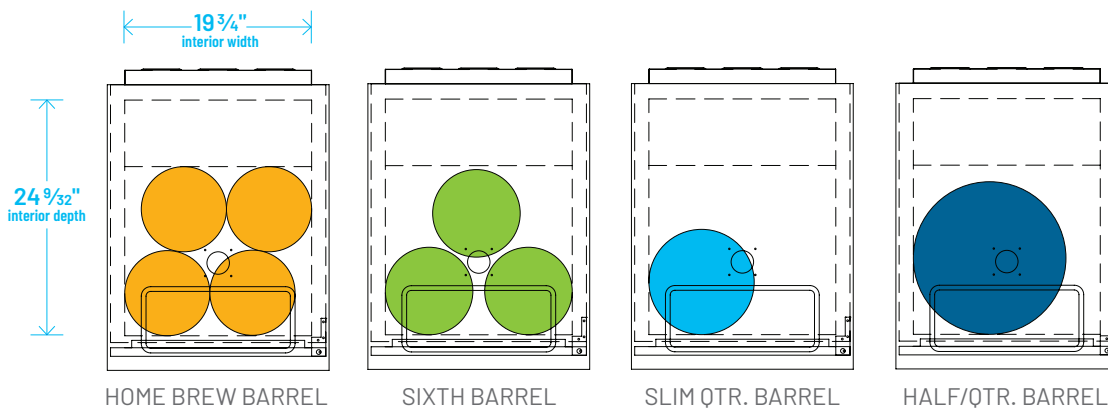

TDD/TBB

BEER KEG FOOTPRINTS

BEER KEG | FOOTPRINTS

TDD/TBB

The footprint of a keg is the amount of space it occupies when compared to the available storage space.

TBB-2-HC

TBB-3-HC

TDD-2-HC

The footprint of a keg is the amount of space it occupies when compared to the available storage space.

TDD-1-HC

TBB-1-HC

Common Draft Beer Keg Configurations*

TDD-2-HC

TBB-2-HC

Common Draft Beer Keg Configurations*

HOME BREW BARREL†

SIXTH BARREL

SLIM QTR. BARREL

HALF/QTR. BARREL

†25 25/32" usable interior height.

The footprint of a keg is the amount of space it occupies when compared to the available storage space.

TDD-3-HC