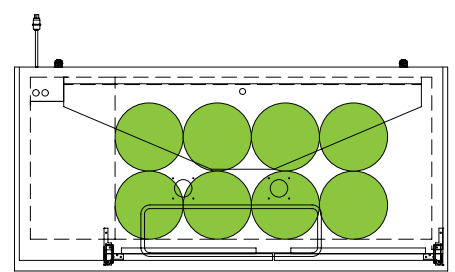

TDD/TBB

BEER KEG FOOTPRINTS

BEER KEG | FOOTPRINTS

TDD/TBB

The footprint of a keg is the amount of space it occupies when compared to the available storage space.

TBB-2-HC

TBB-3-HC

TDD-2-HC

Size	Home Brew Barrel	Sixth Barrel	Quarter Barrel	Slim Quarter Barrel	Half Barrel
Gallons	5.00	5.16	7.75	7.75	15.50
Ounces	640	611	992	992	1984
# of 12 oz. Beers	53	55	82	82	165
Weight (Full)	49 lbs.	58 lbs.	87 lbs.	87 lbs.	161 lbs.

The footprint of a keg is the amount of space it occupies when compared to the available storage space.

TDD-1-HC

TBB-1-HC

Common Draft Beer Keg Configurations*

TDD-2-HC

TBB-2-HC

Common Draft Beer Keg Configurations*

HOME BREW BARREL†

SIXTH BARREL

SLIM QTR. BARREL

HALF/QTR. BARREL

†25 25/32" usable interior height.

The footprint of a keg is the amount of space it occupies when compared to the available storage space.

TDD-3-HC