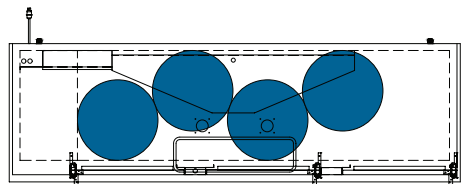

The footprint of a keg is the amount of space it occupies when compared to the available storage space.

TDD-1-HC

TBB-1-HC

Common Draft Beer Keg Configurations*

TDD-2-HC

TBB-2-HC

Common Draft Beer Keg Configurations*

HOME BREW BARREL†

SIXTH BARREL

SLIM QTR. BARREL

HALF/QTR. BARREL

†25 25/32" usable interior height.

The footprint of a keg is the amount of space it occupies when compared to the available storage space.

TDD-3-HC

TBB-3-HC

Common Draft Beer Keg Configurations*

HOME BREW BARREL†

SIXTH BARREL

SLIM QTR. BARREL

HALF/QTR. BARREL

Common Draft Beer Keg Configurations*

HOME BREW BARREL†

SIXTH BARREL

SLIM QTR. BARREL

HALF/QTR. BARREL

The footprint of a keg is the amount of space it occupies when compared to the available storage space.

TDB-24-48-HC

TDB-24-48-HC

Common Draft Beer Keg Configurations*