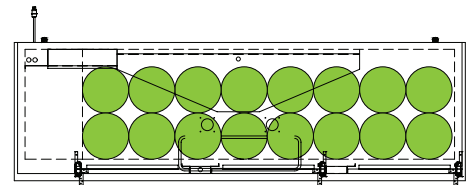

The footprint of a keg is the amount of space it occupies when compared to the available storage space.

TDD-1-HC

TBB-1-HC

Common Draft Beer Keg Configurations*

TDD-2-HC

TBB-2-HC

Common Draft Beer Keg Configurations*

HOME BREW BARREL†

SIXTH BARREL

SLIM QTR. BARREL

HALF/QTR. BARREL

†25 25/32" usable interior height.

The footprint of a keg is the amount of space it occupies when compared to the available storage space.

TDD-3-HC

TBB-3-HC

Common Draft Beer Keg Configurations*

HOME BREW BARREL†

SIXTH BARREL

SLIM QTR. BARREL

HALF/QTR. BARREL

Common Draft Beer Keg Configurations*

HOME BREW BARREL†

SIXTH BARREL

SLIM QTR. BARREL

HALF/QTR. BARREL

The footprint of a keg is the amount of space it occupies when compared to the available storage space.

TDB-24-48-HC

TDB-24-48-HC

Common Draft Beer Keg Configurations*