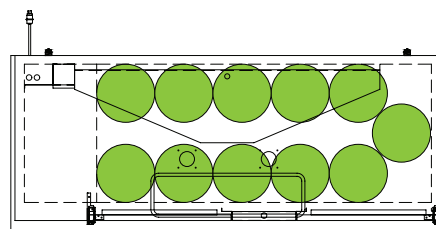

TDD/TBB

BEER KEG FOOTPRINTS

BEER KEG | FOOTPRINTS

TDD/TBB

The footprint of a keg is the amount of space it occupies when compared to the available storage space.

TBB-1-HC

TDD-1-HC

TBB-4-HC

The footprint of a keg is the amount of space it occupies when compared to the available storage space.

TDD-1-HC

TBB-1-HC

Common Draft Beer Keg Configurations*

TDD-2-HC

TBB-2-HC

Common Draft Beer Keg Configurations*

HOME BREW BARREL†

SIXTH BARREL

SLIM QTR. BARREL

HALF/QTR. BARREL

†25 25/32" usable interior height.

The footprint of a keg is the amount of space it occupies when compared to the available storage space.

TDD-3-HC

TBB-3-HC

Common Draft Beer Keg Configurations*

HOME BREW BARREL†

SIXTH BARREL

SLIM QTR. BARREL

HALF/QTR. BARREL

Common Draft Beer Keg Configurations*

HOME BREW BARREL†