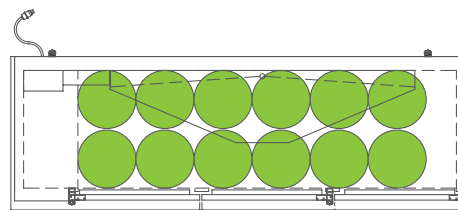

HOME BREW BARREL†

SIXTH BARREL

SLIM QTR. BARREL

HALF/QTR. BARREL

†25 25/32" usable interior height.

The footprint of a keg is the amount of space it occupies when compared to the available storage space.

TDD-3-HC

SIXTH BARREL

SLIM QTR. BARREL

HALF/QTR. BARREL

The footprint of a keg is the amount of space it occupies when compared to the available storage space.

TDB-24-48-HC

TDB-24-48-HC

Common Draft Beer Keg Configurations*

TBB-24-60-HC

Common Draft Beer Keg Configurations*

The footprint of a keg is the amount of space it occupies when compared to the available storage space.

TBB-24-72-HC

Common Draft Beer Keg Configurations*

HOME BREW BARREL†

SIXTH BARREL

SLIM QTR. BARREL

HALF/QTR. BARREL

TDD/TBB

FEATURED MODELS

TDD-1-HC

TBB-24-48-HC