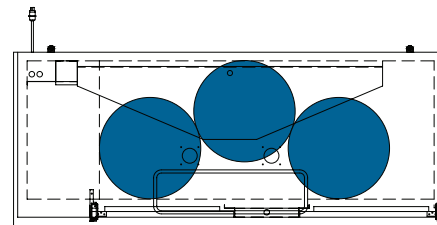

## Common Draft Beer Keg Configurations\*

HOME BREW BARREL†

SIXTH BARREL

SLIM QTR. BARREL

HALF/QTR. BARREL

†25 25/32" usable interior height.

The footprint of a keg is the amount of space it occupies when compared to the available storage space.

### Common Draft Beer Keg Configurations\*

HOME BREW BARREL†

SIXTH BARREL

SLIM QTR. BARREL

HALF/QTR. BARREL

## Common Draft Beer Keg Configurations\*

HOME BREW BARREL†

SIXTH BARREL

SLIM QTR. BARREL

HALF/QTR. BARREL

The footprint of a keg is the amount of space it occupies when compared to the available storage space.