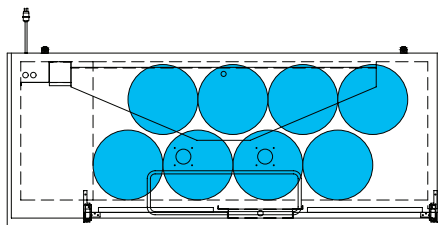

The footprint of a keg is the amount of space it occupies when compared to the available storage space.

TDD-1-HC

TBB-1-HC

## Common Draft Beer Keg Configurations\*

HOME BREW BARREL†

SIXTH BARREL

SLIM QTR. BARREL

HALF/QTR. BARREL

†25 25/32" usable interior height.

The footprint of a keg is the amount of space it occupies when compared to the available storage space.

### Common Draft Beer Keg Configurations\*

HOME BREW BARREL†

SIXTH BARREL

SLIM QTR. BARREL

HALF/QTR. BARREL