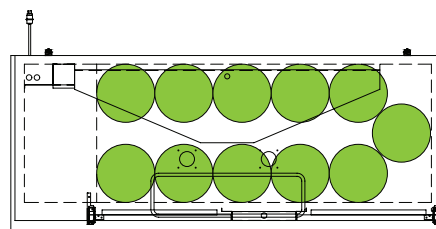

The footprint of a keg is the amount of space it occupies when compared to the available storage space.

TDD-1-HC

TBB-1-HC

## Common Draft Beer Keg Configurations\*

HOME BREW BARREL†

SIXTH BARREL

SLIM QTR. BARREL

HALF/QTR. BARREL

†25 25/32" usable interior height.

The footprint of a keg is the amount of space it occupies when compared to the available storage space.

### Common Draft Beer Keg Configurations\*

HOME BREW BARREL†

SIXTH BARREL

SLIM QTR. BARREL

HALF/QTR. BARREL