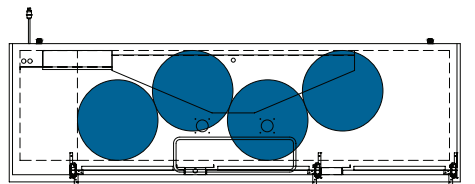

## Common Draft Beer Keg Configurations\*

HOME BREW BARREL†

SIXTH BARREL

SLIM QTR. BARREL

HALF/QTR. BARREL

†25 25/32" usable interior height.

The footprint of a keg is the amount of space it occupies when compared to the available storage space.

### Common Draft Beer Keg Configurations\*

HOME BREW BARREL†

SIXTH BARREL

SLIM QTR. BARREL

HALF/QTR. BARREL

## Common Draft Beer Keg Configurations\*

HOME BREW BARREL†

SIXTH BARREL

SLIM QTR. BARREL

HALF/QTR. BARREL

The footprint of a keg is the amount of space it occupies when compared to the available storage space.