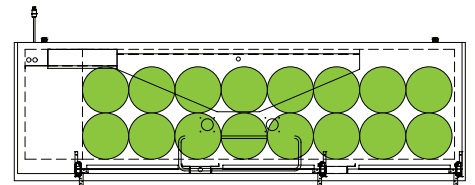

The footprint of a keg is the amount of space it occupies when compared to the available storage space.

TDD-1-HC

TBB-1-HC

## Common Draft Beer Keg Configurations\*

HOME BREW BARREL†

SIXTH BARREL

SLIM QTR. BARREL

HALF/QTR. BARREL

†25 25/32" usable interior height.

The footprint of a keg is the amount of space it occupies when compared to the available storage space.

### Common Draft Beer Keg Configurations\*

HOME BREW BARREL†

SIXTH BARREL

SLIM QTR. BARREL

HALF/QTR. BARREL

## Common Draft Beer Keg Configurations\*

HOME BREW BARREL†

SIXTH BARREL

SLIM QTR. BARREL

HALF/QTR. BARREL

The footprint of a keg is the amount of space it occupies when compared to the available storage space.