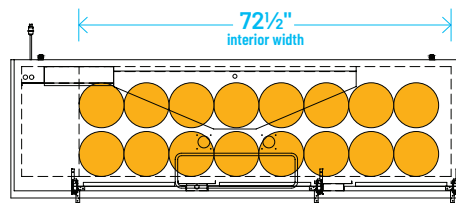

## Common Draft Beer Keg Configurations\*

HOME BREW BARREL†

SIXTH BARREL

SLIM QTR. BARREL

HALF/QTR. BARREL

†25 25/32" usable interior height.

The footprint of a keg is the amount of space it occupies when compared to the available storage space.

### Common Draft Beer Keg Configurations\*

HOME BREW BARREL†

SIXTH BARREL

SLIM QTR. BARREL

HALF/QTR. BARREL

## Common Draft Beer Keg Configurations\*

HOME BREW BARREL†

SIXTH BARREL

SLIM QTR. BARREL

HALF/QTR. BARREL

The footprint of a keg is the amount of space it occupies when compared to the available storage space.