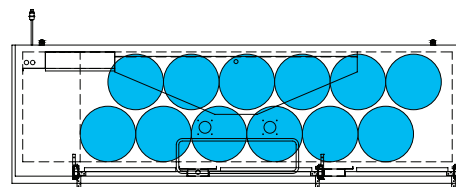

## Common Draft Beer Keg Configurations\*

HOME BREW BARREL†

SIXTH BARREL

SLIM QTR. BARREL

HALF/QTR. BARREL

†25 25/32" usable interior height.

The footprint of a keg is the amount of space it occupies when compared to the available storage space.

### Common Draft Beer Keg Configurations\*

HOME BREW BARREL†

SIXTH BARREL

SLIM QTR. BARREL

HALF/QTR. BARREL

## Common Draft Beer Keg Configurations\*

HOME BREW BARREL†

SIXTH BARREL

SLIM QTR. BARREL

HALF/QTR. BARREL

The footprint of a keg is the amount of space it occupies when compared to the available storage space.