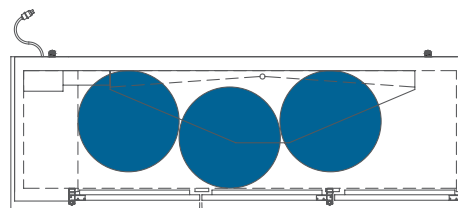

## Common Draft Beer Keg Configurations\*

The footprint of a keg is the amount of space it occupies when compared to the available storage space.

TBB-24-72-HC

### Common Draft Beer Keg Configurations\*

HOME BREW BARREL†

SIXTH BARREL

SLIM QTR. BARREL

HALF/QTR. BARREL

TDD/TBB