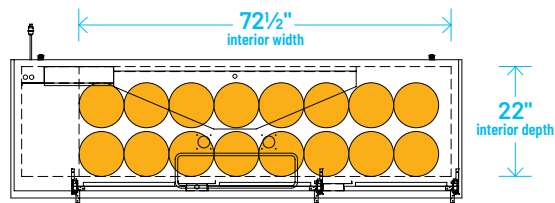

## Common Draft Beer Keg Configurations\*

HOME BREW BARREL†

SIXTH BARREL

SLIM QTR. BARREL

HALF/QTR. BARREL

†25 25/32" usable interior height.

The footprint of a keg is the amount of space it occupies when compared to the available storage space.

### Common Draft Beer Keg Configurations\*

HOME BREW BARREL†

SIXTH BARREL

SLIM QTR. BARREL

HALF/QTR. BARREL

TDD-4-HC

TBB-4-HC

## Common Draft Beer Keg Configurations\*

HOME BREW BARREL†

SIXTH BARREL

SLIM QTR. BARREL

HALF/QTR. BARREL

The footprint of a keg is the amount of space it occupies when compared to the available storage space.