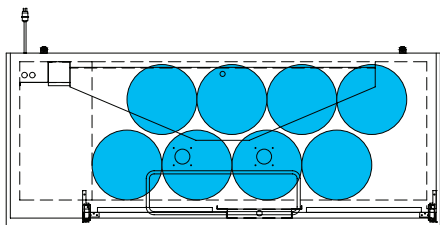

The footprint of a keg is the amount of space it occupies when compared to the available storage space.

TDD-1-HC

TBB-1-HC

## Common Draft Beer Keg Configurations\*

HOME BREW BARREL†

SIXTH BARREL

SLIM QTR. BARREL

HALF/QTR. BARREL

†25 25/32" usable interior height.

The footprint of a keg is the amount of space it occupies when compared to the available storage space.

### Common Draft Beer Keg Configurations\*

HOME BREW BARREL†

SIXTH BARREL

SLIM QTR. BARREL

HALF/QTR. BARREL

TDD-4-HC

TBB-4-HC