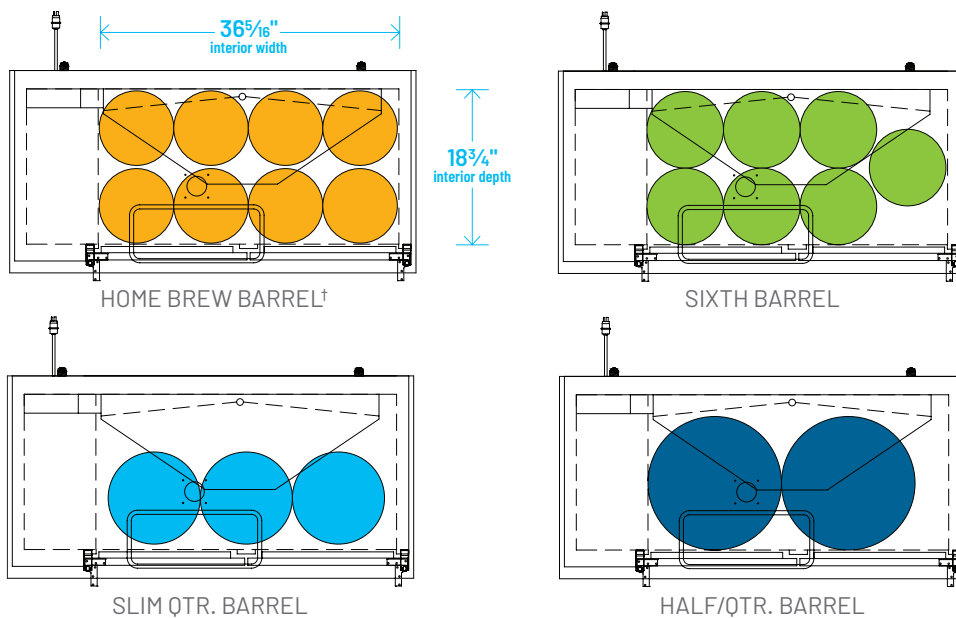

Common Draft Beer Keg Configurations*