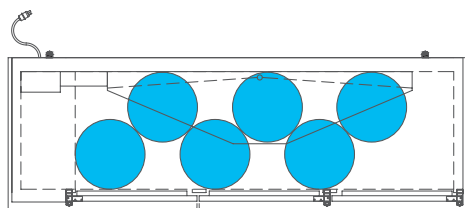

## Common Draft Beer Keg Configurations\*

The footprint of a keg is the amount of space it occupies when compared to the available storage space.

TBB-24-72-HC

### Common Draft Beer Keg Configurations\*

HOME BREW BARREL†

SIXTH BARREL

SLIM QTR. BARREL

HALF/QTR. BARREL

TDD/TBB