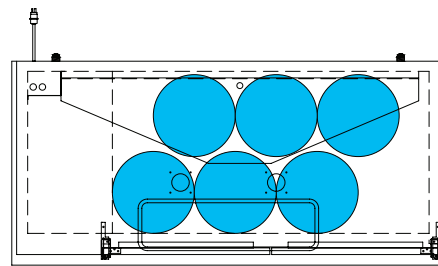

# BEER KEG FOOTPRINTS

*The footprint of a keg is the amount of space it occupies when compared to the available storage space.*

TBB-1-HC

TDD-1-HC

TBB-4-HC

TDD-4-HC

TBB-2-HC

TBB-3-HC

The footprint of a keg is the amount of space it occupies when compared to the available storage space.

TDD-1-HC

TBB-1-HC

### Common Draft Beer Keg Configurations\*

TDD-2-HC

TBB-2-HC

## Common Draft Beer Keg Configurations\*

HOME BREW BARREL†

SIXTH BARREL

SLIM QTR. BARREL

HALF/QTR. BARREL

†25 25/32" usable interior height.

The footprint of a keg is the amount of space it occupies when compared to the available storage space.