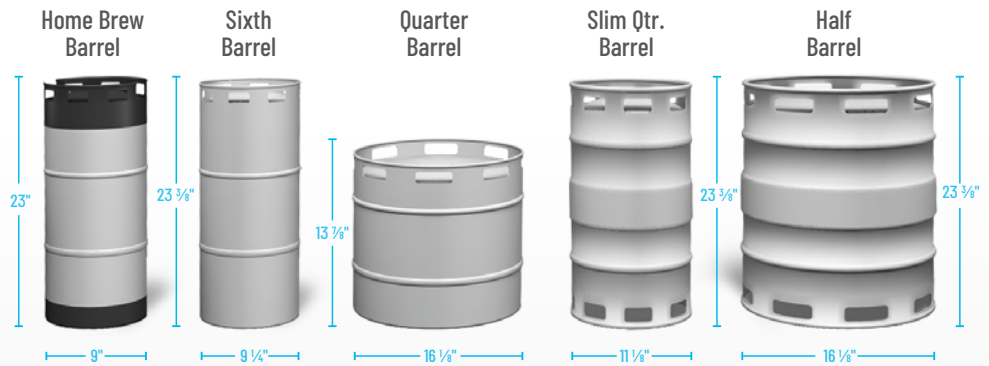

COMMON DRAFT BEER KEG SIZES*