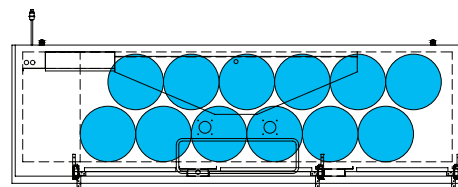

## Common Draft Beer Keg Configurations\*

HOME BREW BARREL†

SIXTH BARREL

SLIM QTR. BARREL

HALF/QTR. BARREL

†25 25/32" usable interior height.

The footprint of a keg is the amount of space it occupies when compared to the available storage space.

### Common Draft Beer Keg Configurations\*

HOME BREW BARREL†

SIXTH BARREL

SLIM QTR. BARREL

HALF/QTR. BARREL

TDD-4-HC

TBB-4-HC

## Common Draft Beer Keg Configurations\*

HOME BREW BARREL†

SIXTH BARREL

SLIM QTR. BARREL

HALF/QTR. BARREL

The footprint of a keg is the amount of space it occupies when compared to the available storage space.