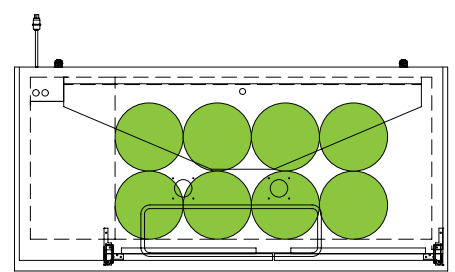

# BEER KEG FOOTPRINTS

*The footprint of a keg is the amount of space it occupies when compared to the available storage space.*

TBB-1-HC

TDD-1-HC

TBB-4-HC

TDD-4-HC

TBB-2-HC

TBB-3-HC

The footprint of a keg is the amount of space it occupies when compared to the available storage space.

TDD-1-HC

TBB-1-HC

### Common Draft Beer Keg Configurations\*

TDD-2-HC

TBB-2-HC

## Common Draft Beer Keg Configurations\*

HOME BREW BARREL†

SIXTH BARREL

SLIM QTR. BARREL

HALF/QTR. BARREL

†25 25/32" usable interior height.

The footprint of a keg is the amount of space it occupies when compared to the available storage space.