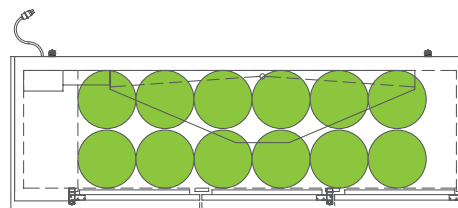

## Common Draft Beer Keg Configurations\*

The footprint of a keg is the amount of space it occupies when compared to the available storage space.

TBB-24-72-HC

### Common Draft Beer Keg Configurations\*

HOME BREW BARREL†

SIXTH BARREL

SLIM QTR. BARREL

HALF/QTR. BARREL

TDD/TBB