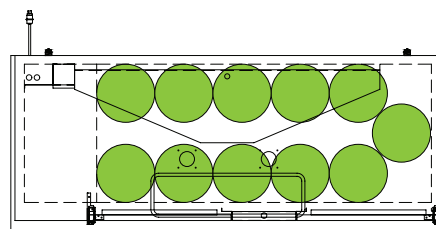

The footprint of a keg is the amount of space it occupies when compared to the available storage space.

TDD-1-HC

TBB-1-HC

## Common Draft Beer Keg Configurations\*

HOME BREW BARREL†

SIXTH BARREL

SLIM QTR. BARREL

HALF/QTR. BARREL

†25 25/32" usable interior height.

The footprint of a keg is the amount of space it occupies when compared to the available storage space.

### Common Draft Beer Keg Configurations\*

HOME BREW BARREL†

SIXTH BARREL

SLIM QTR. BARREL

HALF/QTR. BARREL

TDD-4-HC

TBB-4-HC