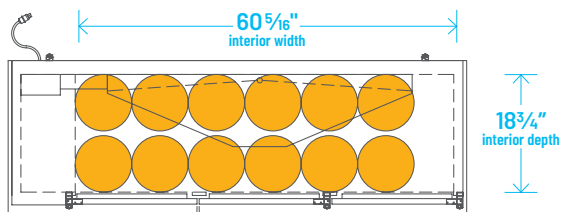

Common Draft Beer Keg Configurations*

HOME BREW BARREL†