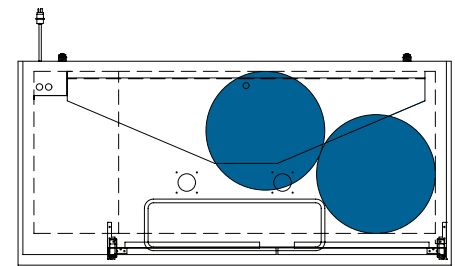

The footprint of a keg is the amount of space it occupies when compared to the available storage space.

TDD-1-HC

TBB-1-HC

## Common Draft Beer Keg Configurations\*

HOME BREW BARREL†

SIXTH BARREL

SLIM QTR. BARREL

HALF/QTR. BARREL

†25 25/32" usable interior height.

The footprint of a keg is the amount of space it occupies when compared to the available storage space.