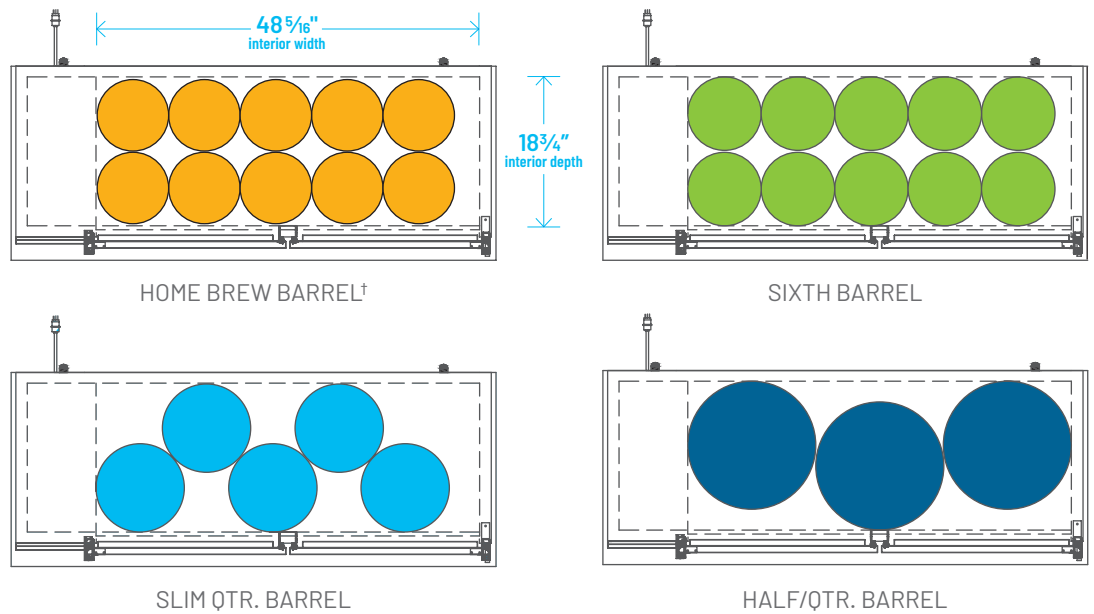

Common Draft Beer Keg Configurations*