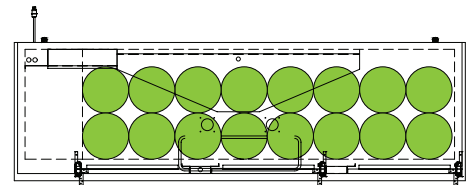

The footprint of a keg is the amount of space it occupies when compared to the available storage space.

TDD-1-HC

TBB-1-HC

## Common Draft Beer Keg Configurations\*

HOME BREW BARREL†

SIXTH BARREL

SLIM QTR. BARREL

HALF/QTR. BARREL

†25 25/32" usable interior height.

The footprint of a keg is the amount of space it occupies when compared to the available storage space.

### Common Draft Beer Keg Configurations\*

HOME BREW BARREL†

SIXTH BARREL

SLIM QTR. BARREL

HALF/QTR. BARREL

TDD-4-HC

TBB-4-HC

## Common Draft Beer Keg Configurations\*

HOME BREW BARREL†

SIXTH BARREL

SLIM QTR. BARREL

HALF/QTR. BARREL

The footprint of a keg is the amount of space it occupies when compared to the available storage space.