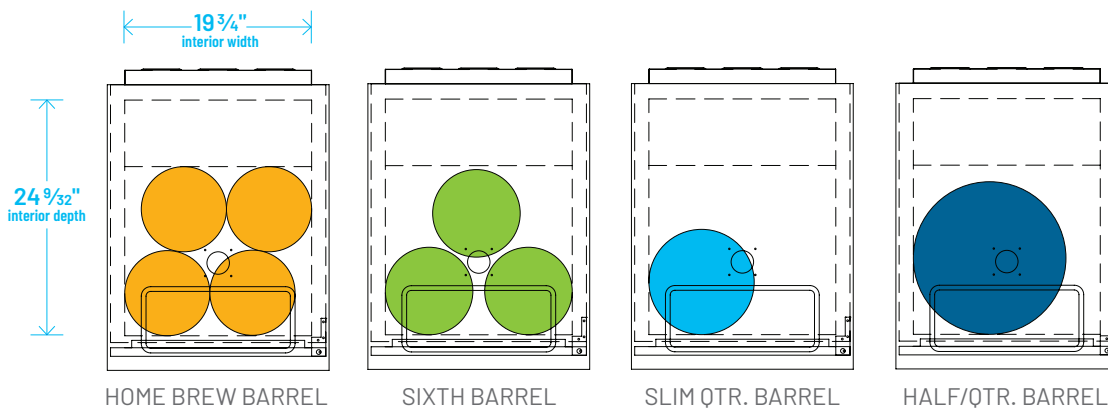

Common Draft Beer Keg Configurations*