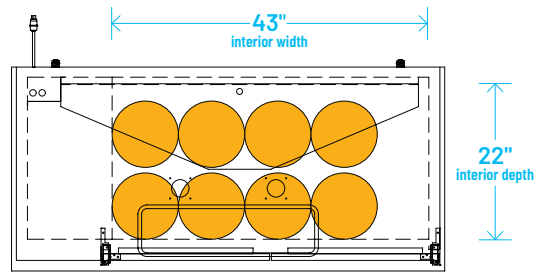

The footprint of a keg is the amount of space it occupies when compared to the available storage space.

TDD-1-HC

TBB-1-HC

### Common Draft Beer Keg Configurations\*

TDD-2-HC

TBB-2-HC

## Common Draft Beer Keg Configurations\*

HOME BREW BARREL†

SIXTH BARREL

SLIM QTR. BARREL

HALF/QTR. BARREL

†25 25/32" usable interior height.

The footprint of a keg is the amount of space it occupies when compared to the available storage space.