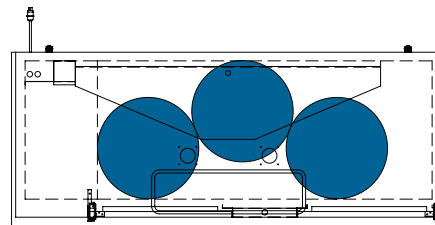

## Common Draft Beer Keg Configurations\*

HOME BREW BARREL†

SIXTH BARREL

SLIM QTR. BARREL

HALF/QTR. BARREL

†25 25/32" usable interior height.

The footprint of a keg is the amount of space it occupies when compared to the available storage space.

### Common Draft Beer Keg Configurations\*

HOME BREW BARREL†

SIXTH BARREL

SLIM QTR. BARREL

HALF/QTR. BARREL

TDD-4-HC

TBB-4-HC

## Common Draft Beer Keg Configurations\*

HOME BREW BARREL†

SIXTH BARREL

SLIM QTR. BARREL

HALF/QTR. BARREL

The footprint of a keg is the amount of space it occupies when compared to the available storage space.