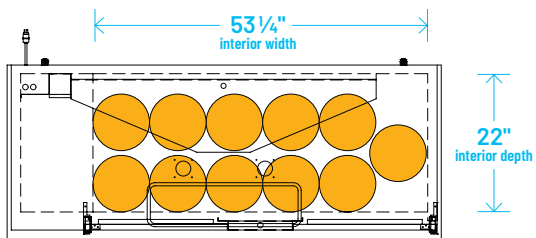

Common Draft Beer Keg Configurations*

HOME BREW BARREL†