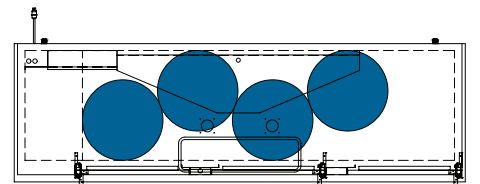

## Common Draft Beer Keg Configurations\*

HOME BREW BARREL†

SIXTH BARREL

SLIM QTR. BARREL

HALF/QTR. BARREL

†25 25/32" usable interior height.

The footprint of a keg is the amount of space it occupies when compared to the available storage space.

### Common Draft Beer Keg Configurations\*

HOME BREW BARREL†

SIXTH BARREL

SLIM QTR. BARREL

HALF/QTR. BARREL

TDD-4-HC

TBB-4-HC

## Common Draft Beer Keg Configurations\*

HOME BREW BARREL†

SIXTH BARREL

SLIM QTR. BARREL

HALF/QTR. BARREL

The footprint of a keg is the amount of space it occupies when compared to the available storage space.