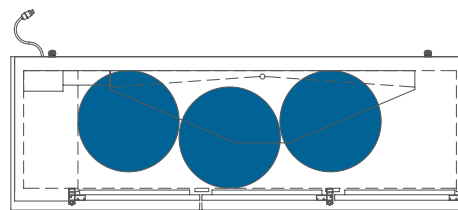

HOME BREW BARREL†

SIXTH BARREL

SLIM QTR. BARREL

HALF/QTR. BARREL

†25 25/32" usable interior height.

The footprint of a keg is the amount of space it occupies when compared to the available storage space.

TDD-3-HC

TBB-3-HC

Common Draft Beer Keg Configurations*

HOME BREW BARREL†

SIXTH BARREL

SLIM QTR. BARREL

HALF/QTR. BARREL

Common Draft Beer Keg Configurations*

The footprint of a keg is the amount of space it occupies when compared to the available storage space.

TDB-24-48-HC

TDB-24-48-HC

Common Draft Beer Keg Configurations*

TBB-24-60-HC

Common Draft Beer Keg Configurations*

The footprint of a keg is the amount of space it occupies when compared to the available storage space.

TBB-24-72-HC

Common Draft Beer Keg Configurations*

HOME BREW BARREL†

SIXTH BARREL

SLIM QTR. BARREL

HALF/QTR. BARREL

TDD/TBB

FEATURED MODELS