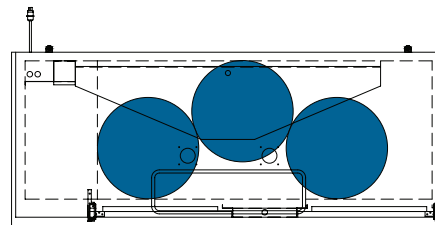

The footprint of a keg is the amount of space it occupies when compared to the available storage space.

TDD-1-HC

TBB-1-HC

Common Draft Beer Keg Configurations*

TDD-2-HC

TBB-2-HC

Common Draft Beer Keg Configurations*

HOME BREW BARREL†

SIXTH BARREL

SLIM QTR. BARREL

HALF/QTR. BARREL

†25 25/32" usable interior height.

The footprint of a keg is the amount of space it occupies when compared to the available storage space.

TDD-3-HC

TBB-3-HC

Common Draft Beer Keg Configurations*

HOME BREW BARREL†

SIXTH BARREL

SLIM QTR. BARREL

HALF/QTR. BARREL

Common Draft Beer Keg Configurations*

The footprint of a keg is the amount of space it occupies when compared to the available storage space.

TDB-24-48-HC

TDB-24-48-HC

Common Draft Beer Keg Configurations*

TBB-24-60-HC

Common Draft Beer Keg Configurations*

The footprint of a keg is the amount of space it occupies when compared to the available storage space.