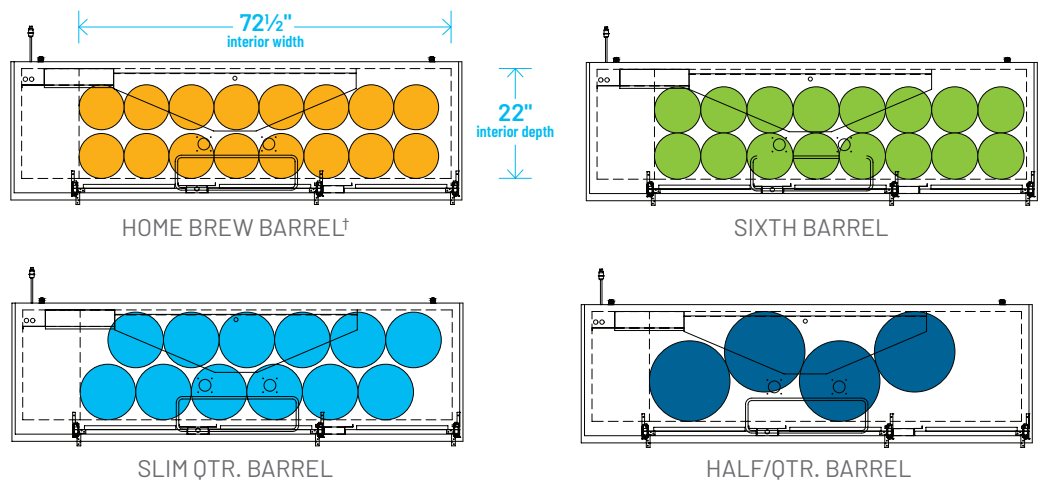

The footprint of a keg is the amount of space it occupies when compared to the available storage space.

TDD-1-HC

TBB-1-HC

Common Draft Beer Keg Configurations*

TDD-2-HC

TBB-2-HC

Common Draft Beer Keg Configurations*

HOME BREW BARREL†

SIXTH BARREL

SLIM QTR. BARREL

HALF/QTR. BARREL

†25 25/32" usable interior height.

The footprint of a keg is the amount of space it occupies when compared to the available storage space.

TDD-3-HC

TBB-3-HC

Common Draft Beer Keg Configurations*

HOME BREW BARREL†

SIXTH BARREL

SLIM QTR. BARREL

HALF/QTR. BARREL

Common Draft Beer Keg Configurations*

The footprint of a keg is the amount of space it occupies when compared to the available storage space.

TDB-24-48-HC

TDB-24-48-HC

Common Draft Beer Keg Configurations*

TBB-24-60-HC

Common Draft Beer Keg Configurations*

The footprint of a keg is the amount of space it occupies when compared to the available storage space.