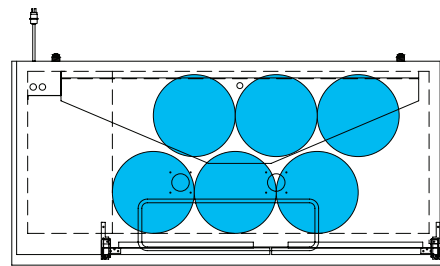

TDD/TBB

BEER KEG FOOTPRINTS

The footprint of a keg is the amount of space it occupies when compared to the available storage space.

TBB-1-HC

TDD-1-HC

TBB-4-HC

TDD-4-HC

TBB-2-HC

*Above dimensions may vary slightly as a result of differences between keg manufacturers.

DRAFT BEER KEG SPECIFICATIONS*

Size	Home Brew Barrel	Sixth Barrel	Quarter Barrel	Slim Quarter Barrel	Half Barrel
Gallons	5.00	5.16	7.75	7.75	15.50
Ounces	640	611	992	992	1984
# of 12 oz. Beers	53	55	82	82	165
Weight (Full)	49 lbs.	58 lbs.	87 lbs.	87 lbs.	161 lbs.

The footprint of a keg is the amount of space it occupies when compared to the available storage space.

TDD-1-HC

TBB-1-HC

Common Draft Beer Keg Configurations*

TDD-2-HC

TBB-2-HC

Common Draft Beer Keg Configurations*

HOME BREW BARREL†

SIXTH BARREL

SLIM QTR. BARREL

HALF/QTR. BARREL

†25 25/32" usable interior height.

The footprint of a keg is the amount of space it occupies when compared to the available storage space.

TDD-3-HC