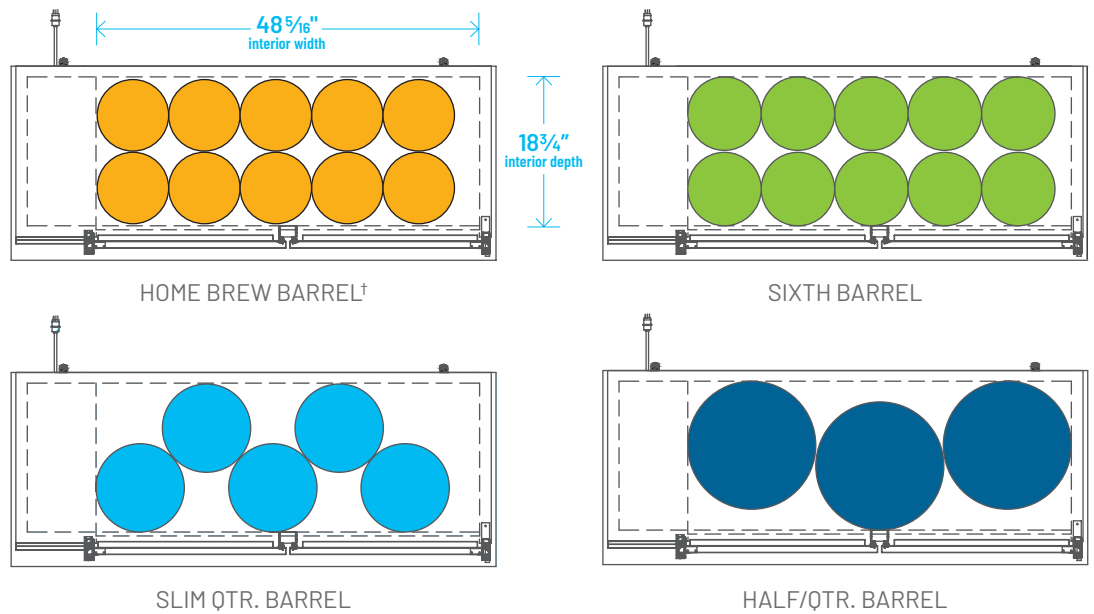

TDD/TBB

BEER KEG FOOTPRINTS

The footprint of a keg is the amount of space it occupies when compared to the available storage space.

TBB-1-HC

TDD-1-HC

TBB-4-HC

TDD-4-HC

TBB-2-HC

The footprint of a keg is the amount of space it occupies when compared to the available storage space.

TDD-1-HC

TBB-1-HC

Common Draft Beer Keg Configurations*

TDD-2-HC

TBB-2-HC

Common Draft Beer Keg Configurations*

TBB-3-HC

Common Draft Beer Keg Configurations*

HOME BREW BARREL†

SIXTH BARREL

SLIM QTR. BARREL

HALF/QTR. BARREL

Common Draft Beer Keg Configurations*

The footprint of a keg is the amount of space it occupies when compared to the available storage space.

TDB-24-48-HC

TDB-24-48-HC

Common Draft Beer Keg Configurations*

TBB-24-60-HC

Common Draft Beer Keg Configurations*

The footprint of a keg is the amount of space it occupies when compared to the available storage space.