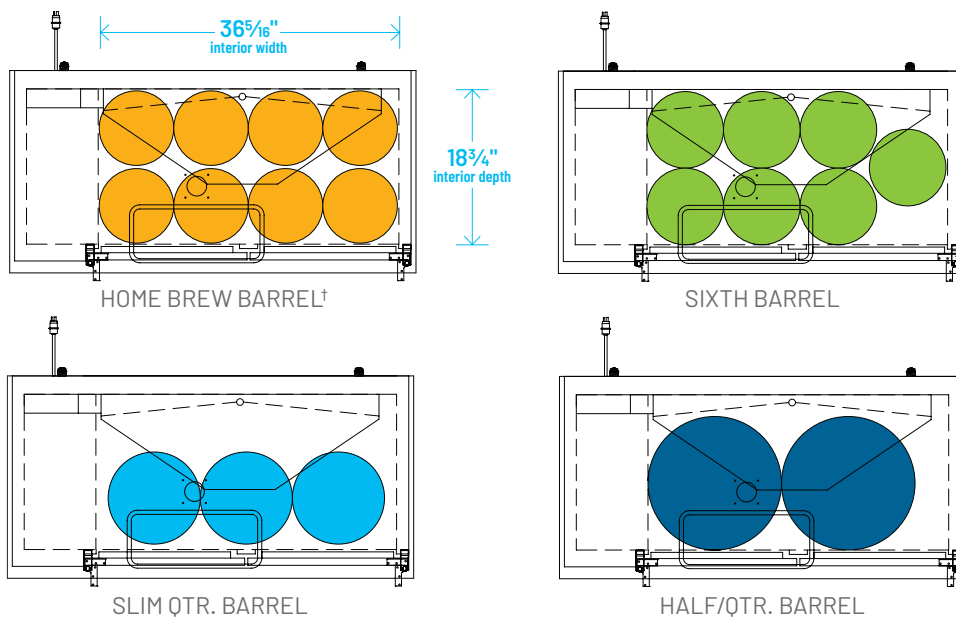

The footprint of a keg is the amount of space it occupies when compared to the available storage space.

TDD-1-HC

TBB-1-HC

Common Draft Beer Keg Configurations*

TDD-2-HC

TBB-2-HC

Common Draft Beer Keg Configurations*

HOME BREW BARREL†

SIXTH BARREL

SLIM QTR. BARREL

HALF/QTR. BARREL

†25 25/32" usable interior height.

The footprint of a keg is the amount of space it occupies when compared to the available storage space.

TDD-3-HC

TBB-3-HC

Common Draft Beer Keg Configurations*

HOME BREW BARREL†

SIXTH BARREL

SLIM QTR. BARREL

HALF/QTR. BARREL

Common Draft Beer Keg Configurations*

The footprint of a keg is the amount of space it occupies when compared to the available storage space.

TDB-24-48-HC

TDB-24-48-HC

Common Draft Beer Keg Configurations*

TBB-24-60-HC

Common Draft Beer Keg Configurations*

The footprint of a keg is the amount of space it occupies when compared to the available storage space.