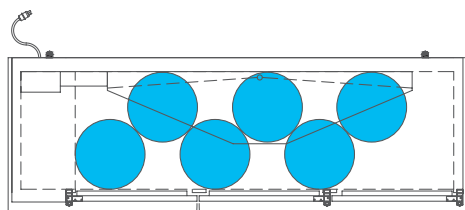

HOME BREW BARREL†

SIXTH BARREL

SLIM QTR. BARREL

HALF/QTR. BARREL

†25 25/32" usable interior height.

The footprint of a keg is the amount of space it occupies when compared to the available storage space.

TDD-3-HC

TBB-3-HC

Common Draft Beer Keg Configurations*

HOME BREW BARREL†

SIXTH BARREL

SLIM QTR. BARREL

HALF/QTR. BARREL

Common Draft Beer Keg Configurations*

The footprint of a keg is the amount of space it occupies when compared to the available storage space.

TDB-24-48-HC

TDB-24-48-HC

Common Draft Beer Keg Configurations*

TBB-24-60-HC

Common Draft Beer Keg Configurations*

The footprint of a keg is the amount of space it occupies when compared to the available storage space.

TBB-24-72-HC

Common Draft Beer Keg Configurations*

HOME BREW BARREL†

SIXTH BARREL

SLIM QTR. BARREL

HALF/QTR. BARREL

TDD/TBB

FEATURED MODELS