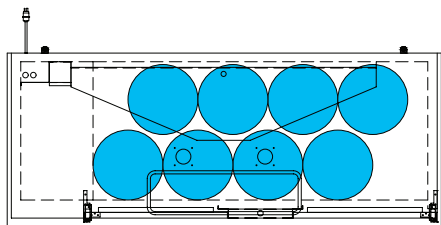

The footprint of a keg is the amount of space it occupies when compared to the available storage space.

TDD-1-HC

TBB-1-HC

Common Draft Beer Keg Configurations*

TDD-2-HC

TBB-2-HC

Common Draft Beer Keg Configurations*

HOME BREW BARREL†

SIXTH BARREL

SLIM QTR. BARREL

HALF/QTR. BARREL

†25 25/32" usable interior height.

The footprint of a keg is the amount of space it occupies when compared to the available storage space.

TDD-3-HC

TBB-3-HC

Common Draft Beer Keg Configurations*

HOME BREW BARREL†

SIXTH BARREL

SLIM QTR. BARREL

HALF/QTR. BARREL

Common Draft Beer Keg Configurations*

The footprint of a keg is the amount of space it occupies when compared to the available storage space.

TDB-24-48-HC

TDB-24-48-HC

Common Draft Beer Keg Configurations*

TBB-24-60-HC

Common Draft Beer Keg Configurations*

The footprint of a keg is the amount of space it occupies when compared to the available storage space.