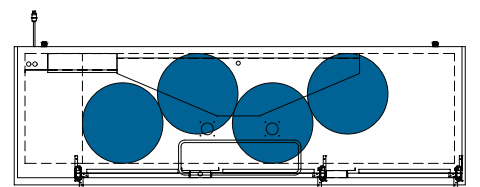

†25 25/32" usable interior height.

The footprint of a keg is the amount of space it occupies when compared to the available storage space.

TDD-3-HC

TBB-3-HC

### Common Draft Beer Keg Configurations\*

HOME BREW BARREL†

SIXTH BARREL

SLIM QTR. BARREL

HALF/QTR. BARREL

TDD-4-HC

TBB-4-HC

## Common Draft Beer Keg Configurations\*

HOME BREW BARREL†

SIXTH BARREL

SLIM QTR. BARREL

HALF/QTR. BARREL

The footprint of a keg is the amount of space it occupies when compared to the available storage space.