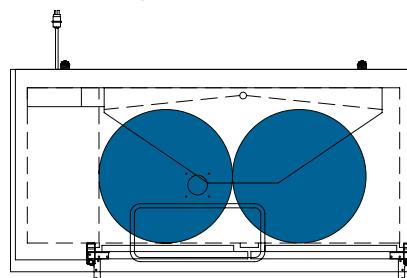

## Common Draft Beer Keg Configurations\*

HOME BREW BARREL†

SIXTH BARREL

SLIM QTR. BARREL

HALF/QTR. BARREL

The footprint of a keg is the amount of space it occupies when compared to the available storage space.

### Common Draft Beer Keg Configurations\*

HOME BREW BARREL†

SIXTH BARREL

SLIM QTR. BARREL

HALF/QTR. BARREL

TBB-24-60-HC

## Common Draft Beer Keg Configurations\*

The footprint of a keg is the amount of space it occupies when compared to the available storage space.

TBB-24-72-HC