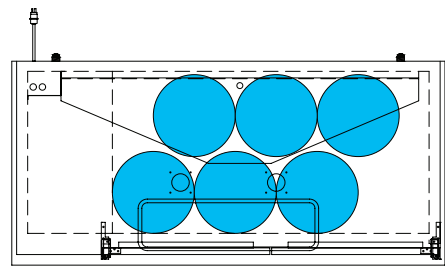

# BEER KEG FOOTPRINTS

*The footprint of a keg is the amount of space it occupies when compared to the available storage space.*

TBB-1-HC

TDD-1-HC

TBB-4-HC

TDD-4-HC

TBB-2-HC

TBB-3-HC

The footprint of a keg is the amount of space it occupies when compared to the available storage space.

TDD-1-HC

TBB-1-HC

### Common Draft Beer Keg Configurations\*

TDD-2-HC

TBB-2-HC

Common Draft Beer Keg Configurations\*

HOME BREW BARREL†

SIXTH BARREL

SLIM QTR. BARREL

HALF/QTR. BARREL

†25 25/32" usable interior height.

The footprint of a keg is the amount of space it occupies when compared to the available storage space.

TDD-3-HC

TBB-3-HC