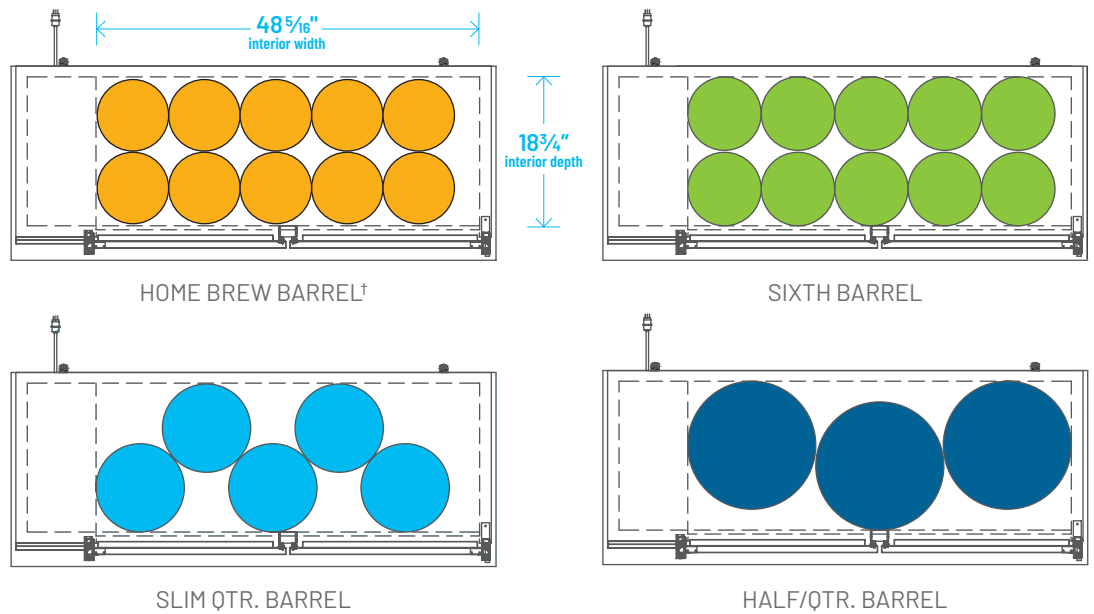

## Common Draft Beer Keg Configurations\*

HOME BREW BARREL†

SIXTH BARREL

SLIM QTR. BARREL

HALF/QTR. BARREL

The footprint of a keg is the amount of space it occupies when compared to the available storage space.

### Common Draft Beer Keg Configurations\*

HOME BREW BARREL†

SIXTH BARREL

SLIM QTR. BARREL

HALF/QTR. BARREL

TBB-24-60-HC

## Common Draft Beer Keg Configurations\*

The footprint of a keg is the amount of space it occupies when compared to the available storage space.

TBB-24-72-HC