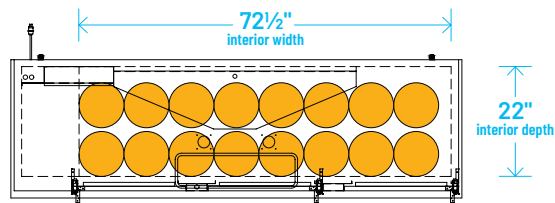

†25 25/32" usable interior height.

The footprint of a keg is the amount of space it occupies when compared to the available storage space.

TDD-3-HC

TBB-3-HC

### Common Draft Beer Keg Configurations\*

HOME BREW BARREL†

SIXTH BARREL

SLIM QTR. BARREL

HALF/QTR. BARREL

TDD-4-HC

TBB-4-HC

## Common Draft Beer Keg Configurations\*

HOME BREW BARREL†

SIXTH BARREL

SLIM QTR. BARREL

HALF/QTR. BARREL

The footprint of a keg is the amount of space it occupies when compared to the available storage space.