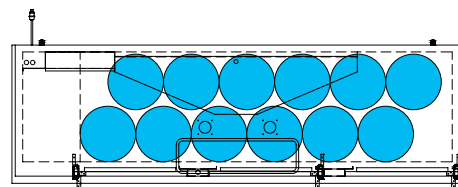

The footprint of a keg is the amount of space it occupies when compared to the available storage space.

TDD-1-HC

TBB-1-HC

†25 25/32" usable interior height.

The footprint of a keg is the amount of space it occupies when compared to the available storage space.

TDD-3-HC

TBB-3-HC

### Common Draft Beer Keg Configurations\*

HOME BREW BARREL†

SIXTH BARREL

SLIM QTR. BARREL

HALF/QTR. BARREL

TDD-4-HC

TBB-4-HC

## Common Draft Beer Keg Configurations\*

HOME BREW BARREL†

SIXTH BARREL

SLIM QTR. BARREL

HALF/QTR. BARREL

The footprint of a keg is the amount of space it occupies when compared to the available storage space.