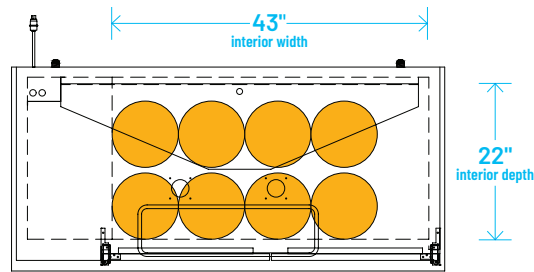

The footprint of a keg is the amount of space it occupies when compared to the available storage space.

TDD-1-HC

TBB-1-HC

### Common Draft Beer Keg Configurations\*

TDD-2-HC

TBB-2-HC

Common Draft Beer Keg Configurations\*

HOME BREW BARREL†

SIXTH BARREL

SLIM QTR. BARREL

HALF/QTR. BARREL

†25 25/32" usable interior height.

The footprint of a keg is the amount of space it occupies when compared to the available storage space.

TDD-3-HC

TBB-3-HC