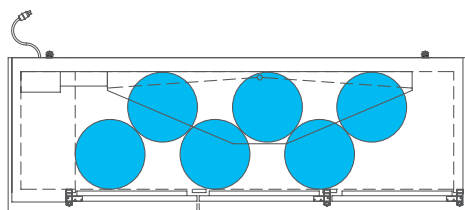

### Common Draft Beer Keg Configurations\*

HOME BREW BARREL†

SIXTH BARREL

SLIM QTR. BARREL

HALF/QTR. BARREL

TBB-24-60-HC

## Common Draft Beer Keg Configurations\*

The footprint of a keg is the amount of space it occupies when compared to the available storage space.

TBB-24-72-HC

### Common Draft Beer Keg Configurations\*

HOME BREW BARREL†

SIXTH BARREL

SLIM QTR. BARREL

HALF/QTR. BARREL

TDD/TBB