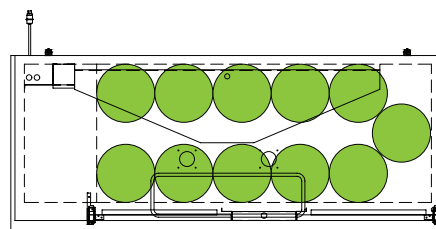

The footprint of a keg is the amount of space it occupies when compared to the available storage space.

TDD-1-HC

TBB-1-HC

### Common Draft Beer Keg Configurations\*

TDD-2-HC

TBB-2-HC

Common Draft Beer Keg Configurations\*

HOME BREW BARREL†

SIXTH BARREL

SLIM QTR. BARREL

HALF/QTR. BARREL

†25 25/32" usable interior height.

The footprint of a keg is the amount of space it occupies when compared to the available storage space.

TDD-3-HC

TBB-3-HC

### Common Draft Beer Keg Configurations\*

HOME BREW BARREL†

SIXTH BARREL

SLIM QTR. BARREL

HALF/QTR. BARREL

TDD-4-HC

TBB-4-HC