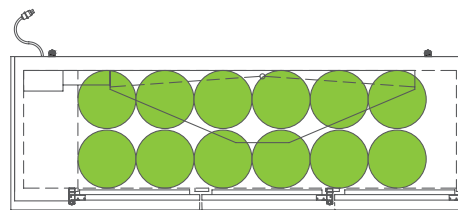

### Common Draft Beer Keg Configurations\*

HOME BREW BARREL†

SIXTH BARREL

SLIM QTR. BARREL

HALF/QTR. BARREL

TBB-24-60-HC

## Common Draft Beer Keg Configurations\*

The footprint of a keg is the amount of space it occupies when compared to the available storage space.

TBB-24-72-HC

### Common Draft Beer Keg Configurations\*

HOME BREW BARREL†

SIXTH BARREL

SLIM QTR. BARREL

HALF/QTR. BARREL

TDD/TBB