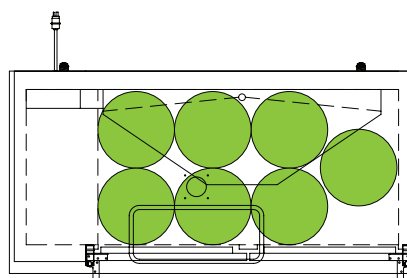

SIXTH BARREL