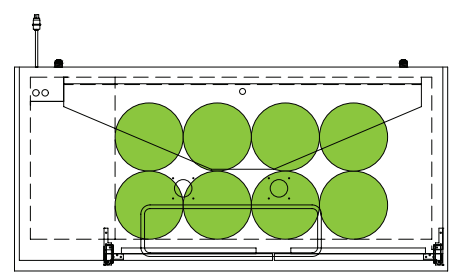

# BEER KEG FOOTPRINTS

*The footprint of a keg is the amount of space it occupies when compared to the available storage space.*

TBB-1-HC

TDD-1-HC

TBB-4-HC

TDD-4-HC

TBB-2-HC

TBB-3-HC

The footprint of a keg is the amount of space it occupies when compared to the available storage space.

TDD-1-HC

TBB-1-HC

### Common Draft Beer Keg Configurations\*

TDD-2-HC

TBB-2-HC

Common Draft Beer Keg Configurations\*

HOME BREW BARREL†

SIXTH BARREL

SLIM QTR. BARREL

HALF/QTR. BARREL

†25 25/32" usable interior height.

The footprint of a keg is the amount of space it occupies when compared to the available storage space.

TDD-3-HC

TBB-3-HC