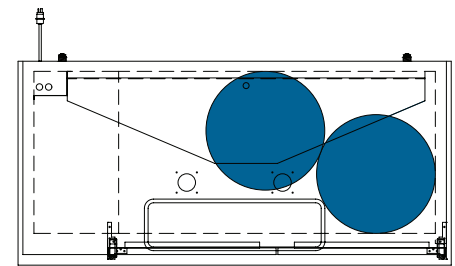

The footprint of a keg is the amount of space it occupies when compared to the available storage space.

TDD-1-HC

TBB-1-HC

### Common Draft Beer Keg Configurations\*

TDD-2-HC

TBB-2-HC

Common Draft Beer Keg Configurations\*

HOME BREW BARREL†

SIXTH BARREL

SLIM QTR. BARREL

HALF/QTR. BARREL

†25 25/32" usable interior height.

The footprint of a keg is the amount of space it occupies when compared to the available storage space.

TDD-3-HC

TBB-3-HC