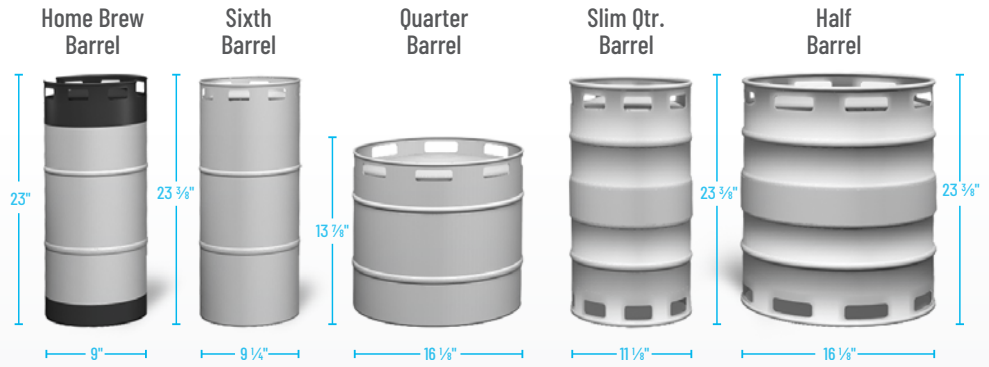

COMMON DRAFT BEER KEG SIZES*