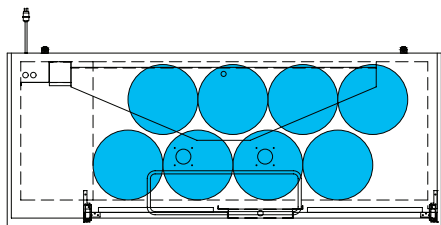

The footprint of a keg is the amount of space it occupies when compared to the available storage space.

TDD-1-HC

TBB-1-HC

### Common Draft Beer Keg Configurations\*

TDD-2-HC

TBB-2-HC

Common Draft Beer Keg Configurations\*

HOME BREW BARREL†

SIXTH BARREL

SLIM QTR. BARREL

HALF/QTR. BARREL

†25 25/32" usable interior height.

The footprint of a keg is the amount of space it occupies when compared to the available storage space.

TDD-3-HC

TBB-3-HC

### Common Draft Beer Keg Configurations\*

HOME BREW BARREL†

SIXTH BARREL

SLIM QTR. BARREL

HALF/QTR. BARREL

TDD-4-HC

TBB-4-HC