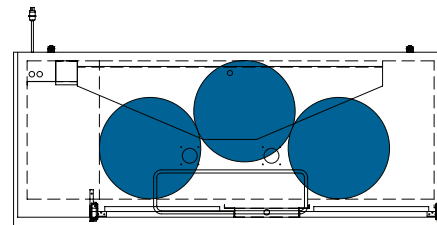

The footprint of a keg is the amount of space it occupies when compared to the available storage space.

TDD-1-HC

TBB-1-HC

†25 25/32" usable interior height.

The footprint of a keg is the amount of space it occupies when compared to the available storage space.

TDD-3-HC

TBB-3-HC

### Common Draft Beer Keg Configurations\*

HOME BREW BARREL†

SIXTH BARREL

SLIM QTR. BARREL

HALF/QTR. BARREL

TDD-4-HC

TBB-4-HC

## Common Draft Beer Keg Configurations\*

HOME BREW BARREL†

SIXTH BARREL

SLIM QTR. BARREL

HALF/QTR. BARREL

The footprint of a keg is the amount of space it occupies when compared to the available storage space.