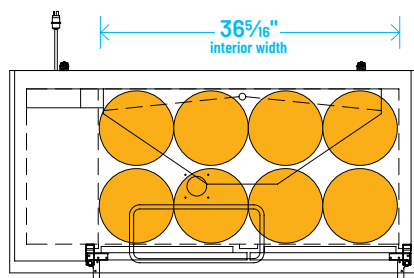

Common Draft Beer Keg Configurations*

HOME BREW BARREL†