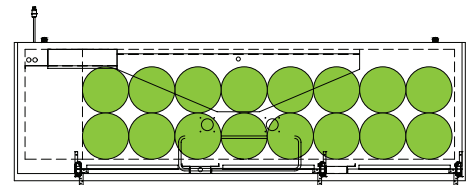

The footprint of a keg is the amount of space it occupies when compared to the available storage space.

TDD-1-HC

TBB-1-HC

†25 25/32" usable interior height.

The footprint of a keg is the amount of space it occupies when compared to the available storage space.

TDD-3-HC

TBB-3-HC

### Common Draft Beer Keg Configurations\*

HOME BREW BARREL†

SIXTH BARREL

SLIM QTR. BARREL

HALF/QTR. BARREL

TDD-4-HC

TBB-4-HC

## Common Draft Beer Keg Configurations\*

HOME BREW BARREL†

SIXTH BARREL

SLIM QTR. BARREL

HALF/QTR. BARREL

The footprint of a keg is the amount of space it occupies when compared to the available storage space.