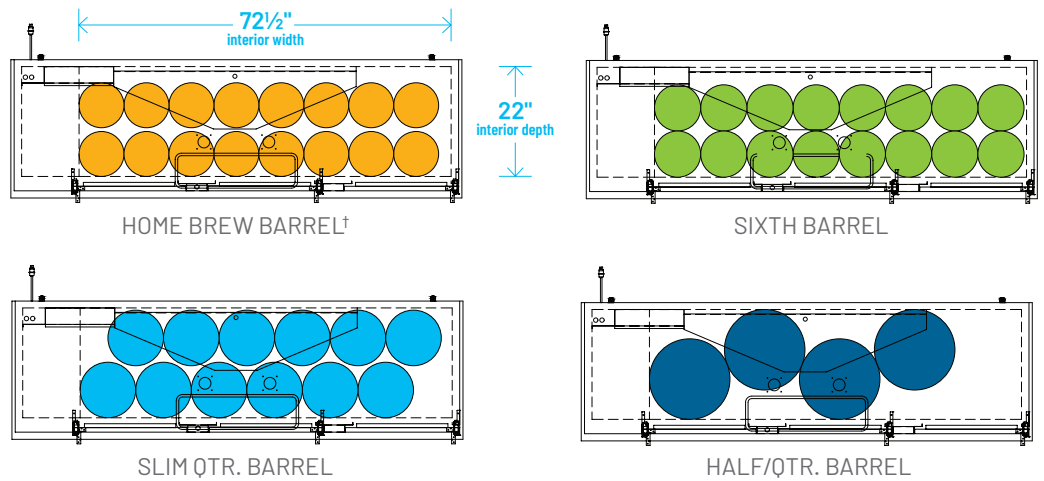

## Common Draft Beer Keg Configurations\*

HOME BREW BARREL†

SIXTH BARREL

SLIM QTR. BARREL

HALF/QTR. BARREL

†25 25/32" usable interior height.

The footprint of a keg is the amount of space it occupies when compared to the available storage space.

### Common Draft Beer Keg Configurations\*

HOME BREW BARREL†

SIXTH BARREL

SLIM QTR. BARREL

HALF/QTR. BARREL

## Common Draft Beer Keg Configurations\*

The footprint of a keg is the amount of space it occupies when compared to the available storage space.

TDB-24-48-HC

TDB-24-48-HC