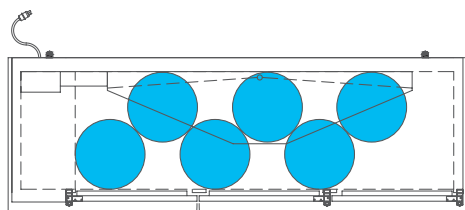

## Common Draft Beer Keg Configurations\*

The footprint of a keg is the amount of space it occupies when compared to the available storage space.

TDB-24-48-HC

TDB-24-48-HC

## Common Draft Beer Keg Configurations\*

The footprint of a keg is the amount of space it occupies when compared to the available storage space.

TBB-24-72-HC

### Common Draft Beer Keg Configurations\*

HOME BREW BARREL†

SIXTH BARREL

SLIM QTR. BARREL

HALF/QTR. BARREL

TDD/TBB