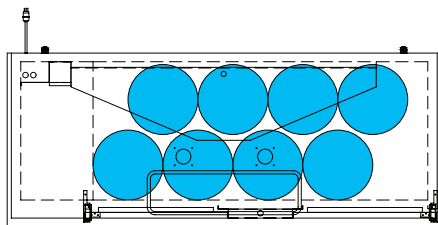

The footprint of a keg is the amount of space it occupies when compared to the available storage space.

TDD-1-HC

TBB-1-HC

## Common Draft Beer Keg Configurations\*

HOME BREW BARREL†

SIXTH BARREL

SLIM QTR. BARREL

HALF/QTR. BARREL

†25 25/32" usable interior height.

The footprint of a keg is the amount of space it occupies when compared to the available storage space.

### Common Draft Beer Keg Configurations\*

HOME BREW BARREL†

SIXTH BARREL

SLIM QTR. BARREL

HALF/QTR. BARREL

## Common Draft Beer Keg Configurations\*

The footprint of a keg is the amount of space it occupies when compared to the available storage space.

TDB-24-48-HC

TDB-24-48-HC