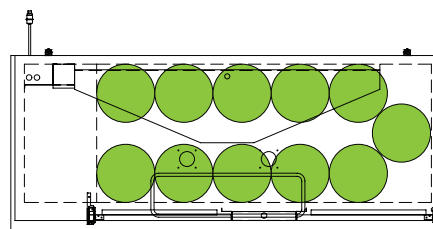

# BEER KEG | FOOTPRINTS

TDD/TBB

*The footprint of a keg is the amount of space it occupies when compared to the available storage space.*

TBB-1-HC

TDD-1-HC

TBB-4-HC

TDD-4-HC

TBB-2-HC

The footprint of a keg is the amount of space it occupies when compared to the available storage space.

TDD-1-HC

TBB-1-HC

## Common Draft Beer Keg Configurations\*

HOME BREW BARREL†

SIXTH BARREL

SLIM QTR. BARREL

HALF/QTR. BARREL

†25 25/32" usable interior height.

The footprint of a keg is the amount of space it occupies when compared to the available storage space.

### Common Draft Beer Keg Configurations\*

HOME BREW BARREL†

SIXTH BARREL

SLIM QTR. BARREL

HALF/QTR. BARREL