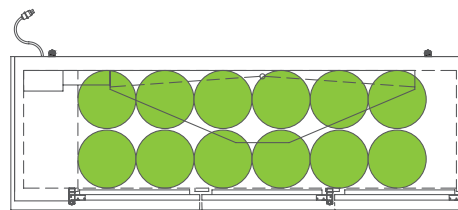

## Common Draft Beer Keg Configurations\*

The footprint of a keg is the amount of space it occupies when compared to the available storage space.

TDB-24-48-HC

TDB-24-48-HC

## Common Draft Beer Keg Configurations\*

The footprint of a keg is the amount of space it occupies when compared to the available storage space.

TBB-24-72-HC

### Common Draft Beer Keg Configurations\*

HOME BREW BARREL†

SIXTH BARREL

SLIM QTR. BARREL

HALF/QTR. BARREL

TDD/TBB