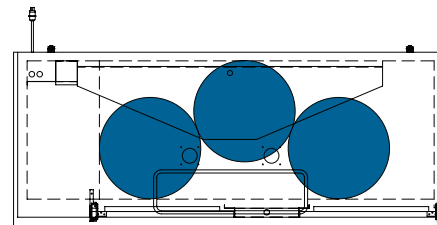

## Common Draft Beer Keg Configurations\*

HOME BREW BARREL†

SIXTH BARREL

SLIM QTR. BARREL

HALF/QTR. BARREL

†25 25/32" usable interior height.

The footprint of a keg is the amount of space it occupies when compared to the available storage space.

### Common Draft Beer Keg Configurations\*

HOME BREW BARREL†

SIXTH BARREL

SLIM QTR. BARREL

HALF/QTR. BARREL

## Common Draft Beer Keg Configurations\*

The footprint of a keg is the amount of space it occupies when compared to the available storage space.

TDB-24-48-HC

TDB-24-48-HC