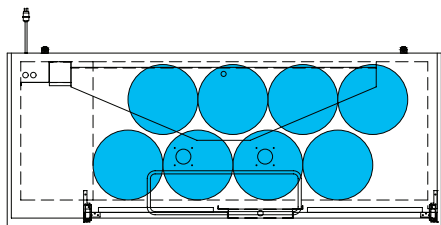

The footprint of a keg is the amount of space it occupies when compared to the available storage space.

TDD-1-HC

TBB-1-HC

Common Draft Beer Keg Configurations*

TDD-2-HC

TBB-2-HC

Common Draft Beer Keg Configurations*

HOME BREW BARREL†

SIXTH BARREL

SLIM QTR. BARREL

HALF/QTR. BARREL

†25 25/32" usable interior height.

The footprint of a keg is the amount of space it occupies when compared to the available storage space.

TDD-3-HC

TBB-3-HC

Common Draft Beer Keg Configurations*

HOME BREW BARREL†

SIXTH BARREL

SLIM QTR. BARREL

HALF/QTR. BARREL

Common Draft Beer Keg Configurations*

HOME BREW BARREL†

SIXTH BARREL

SLIM QTR. BARREL

HALF/QTR. BARREL

The footprint of a keg is the amount of space it occupies when compared to the available storage space.

TDB-24-48-HC

TDB-24-48-HC

Common Draft Beer Keg Configurations*