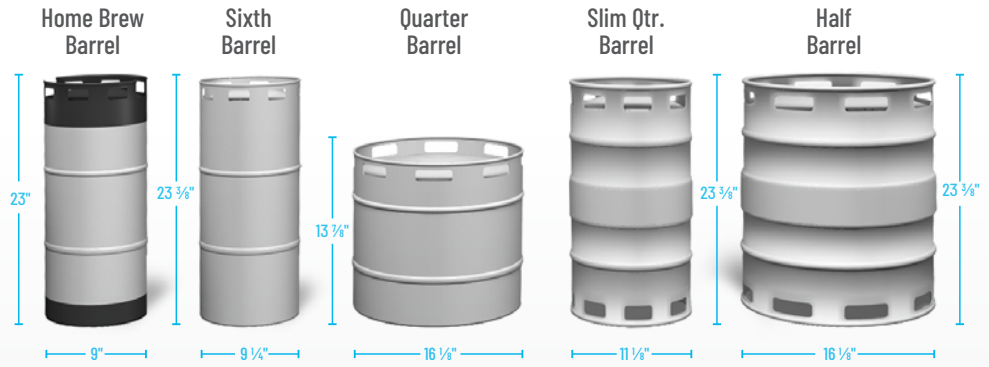

TDD/TBB

BEER KEG FOOTPRINTS

BEER KEG | FOOTPRINTS

TDD/TBB

The footprint of a keg is the amount of space it occupies when compared to the available storage space.

TBB-1-HC

TDD-1-HC

TBB-4-HC

TDD-4-HC

TBB-2-HC

TBB-3-HC

TDD-2-HC

TDD-3-HC

TBB-24-48-HC

TBB-24-60-HC

TDB-24-48-HC

TBB-24-72-HC

COMMON DRAFT BEER KEG SIZES*

*Above dimensions may vary slightly as a result of differences between keg manufacturers.

DRAFT BEER KEG SPECIFICATIONS*

Size	Home Brew Barrel	Sixth Barrel	Quarter Barrel	Slim Quarter Barrel	Half Barrel
Gallons	5.00	5.16	7.75	7.75	15.50
Ounces	640	611	992	992	1984
# of 12 oz. Beers	53	55	82	82	165
Weight (Full)	49 lbs.	58 lbs.	87 lbs.	87 lbs.	161 lbs.