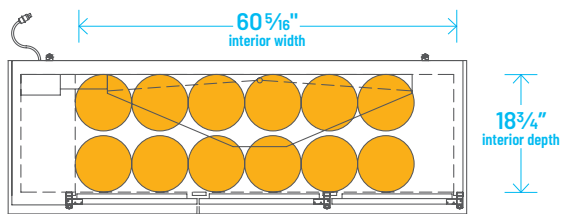

HOME BREW BARREL†

SIXTH BARREL

SLIM QTR. BARREL

HALF/QTR. BARREL

†25 25/32" usable interior height.

The footprint of a keg is the amount of space it occupies when compared to the available storage space.

TDD-3-HC

SIXTH BARREL

SLIM QTR. BARREL

HALF/QTR. BARREL

The footprint of a keg is the amount of space it occupies when compared to the available storage space.

TDB-24-48-HC

TDB-24-48-HC

Common Draft Beer Keg Configurations*

TBB-24-60-HC

Common Draft Beer Keg Configurations*

The footprint of a keg is the amount of space it occupies when compared to the available storage space.

TBB-24-72-HC

Common Draft Beer Keg Configurations*