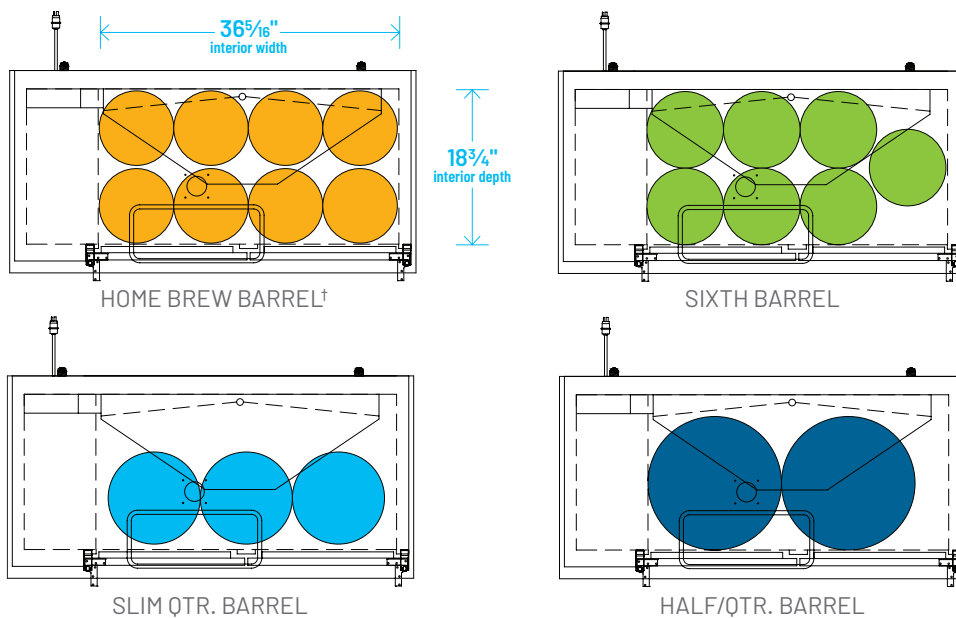

The footprint of a keg is the amount of space it occupies when compared to the available storage space.

TDD-1-HC

TBB-1-HC

Common Draft Beer Keg Configurations*

TDD-2-HC

TBB-2-HC

Common Draft Beer Keg Configurations*

HOME BREW BARREL†

SIXTH BARREL

SLIM QTR. BARREL

HALF/QTR. BARREL

†25 25/32" usable interior height.

The footprint of a keg is the amount of space it occupies when compared to the available storage space.

TDD-3-HC

SIXTH BARREL

SLIM QTR. BARREL

HALF/QTR. BARREL

The footprint of a keg is the amount of space it occupies when compared to the available storage space.

TDB-24-48-HC

TDB-24-48-HC

Common Draft Beer Keg Configurations*

TBB-24-60-HC

Common Draft Beer Keg Configurations*

The footprint of a keg is the amount of space it occupies when compared to the available storage space.

TBB-24-72-HC

Common Draft Beer Keg Configurations*