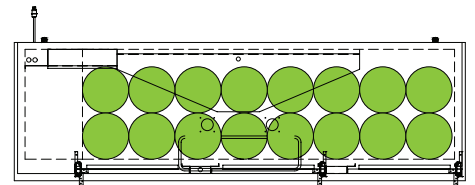

The footprint of a keg is the amount of space it occupies when compared to the available storage space.

TDD-1-HC

TBB-1-HC

Common Draft Beer Keg Configurations*

TDD-2-HC

TBB-2-HC

Common Draft Beer Keg Configurations*

HOME BREW BARREL†

SIXTH BARREL

SLIM QTR. BARREL

HALF/QTR. BARREL

†25 25/32" usable interior height.

The footprint of a keg is the amount of space it occupies when compared to the available storage space.

TDD-3-HC

TBB-3-HC

Common Draft Beer Keg Configurations*

HOME BREW BARREL†

SIXTH BARREL

SLIM QTR. BARREL

HALF/QTR. BARREL

Common Draft Beer Keg Configurations*

HOME BREW BARREL†

SIXTH BARREL

SLIM QTR. BARREL

HALF/QTR. BARREL

The footprint of a keg is the amount of space it occupies when compared to the available storage space.

TDB-24-48-HC

TDB-24-48-HC

Common Draft Beer Keg Configurations*