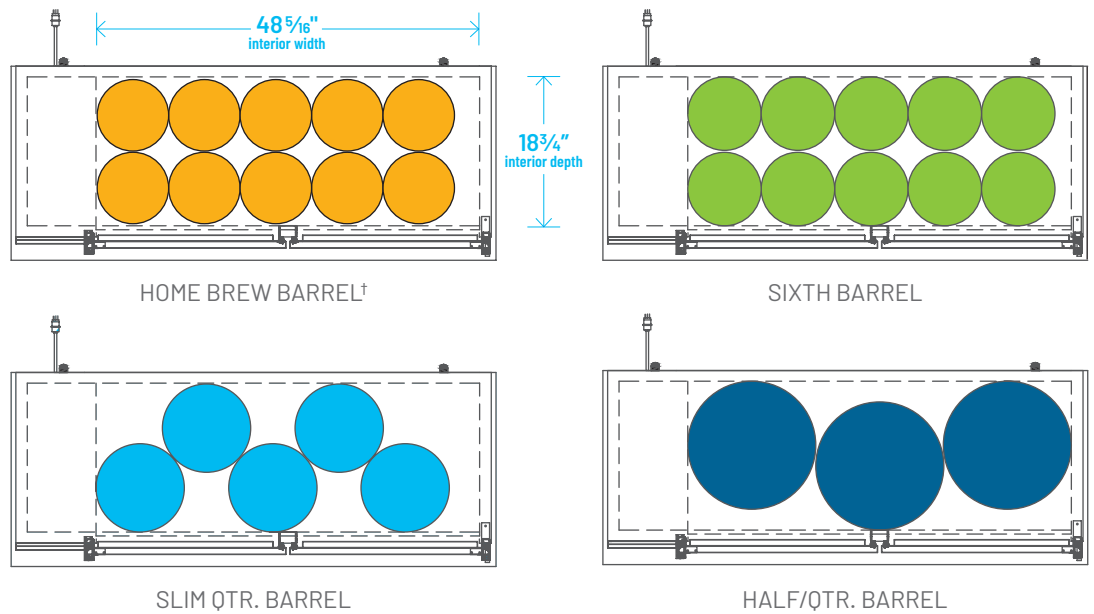

The footprint of a keg is the amount of space it occupies when compared to the available storage space.

TDD-1-HC

TBB-1-HC

Common Draft Beer Keg Configurations*

TDD-2-HC

TBB-2-HC

Common Draft Beer Keg Configurations*

TBB-3-HC

Common Draft Beer Keg Configurations*

HOME BREW BARREL†

SIXTH BARREL

SLIM QTR. BARREL

HALF/QTR. BARREL

Common Draft Beer Keg Configurations*

HOME BREW BARREL†

SIXTH BARREL

SLIM QTR. BARREL

HALF/QTR. BARREL

The footprint of a keg is the amount of space it occupies when compared to the available storage space.

TDB-24-48-HC

TDB-24-48-HC

Common Draft Beer Keg Configurations*

TBB-24-60-HC

Common Draft Beer Keg Configurations*

The footprint of a keg is the amount of space it occupies when compared to the available storage space.

TBB-24-72-HC

Common Draft Beer Keg Configurations*