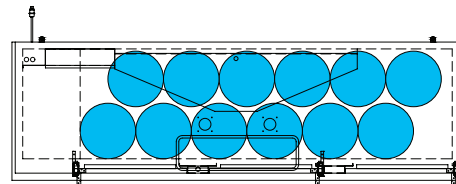

The footprint of a keg is the amount of space it occupies when compared to the available storage space.

TDD-1-HC

TBB-1-HC

Common Draft Beer Keg Configurations*

TDD-2-HC

TBB-2-HC

Common Draft Beer Keg Configurations*

HOME BREW BARREL†

SIXTH BARREL

SLIM QTR. BARREL

HALF/QTR. BARREL

†25 25/32" usable interior height.

The footprint of a keg is the amount of space it occupies when compared to the available storage space.

TDD-3-HC

TBB-3-HC

Common Draft Beer Keg Configurations*

HOME BREW BARREL†

SIXTH BARREL

SLIM QTR. BARREL

HALF/QTR. BARREL

Common Draft Beer Keg Configurations*

HOME BREW BARREL†

SIXTH BARREL

SLIM QTR. BARREL

HALF/QTR. BARREL

The footprint of a keg is the amount of space it occupies when compared to the available storage space.

TDB-24-48-HC

TDB-24-48-HC

Common Draft Beer Keg Configurations*