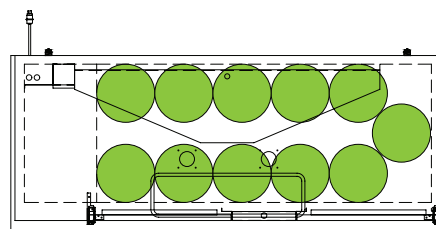

TDD/TBB

BEER KEG FOOTPRINTS

The footprint of a keg is the amount of space it occupies when compared to the available storage space.

TBB-1-HC

TDD-1-HC

TBB-4-HC

TDD-4-HC

TBB-2-HC

The footprint of a keg is the amount of space it occupies when compared to the available storage space.

TDD-1-HC

TBB-1-HC

Common Draft Beer Keg Configurations*

TDD-2-HC

TBB-2-HC

Common Draft Beer Keg Configurations*

HOME BREW BARREL†

SIXTH BARREL

SLIM QTR. BARREL

HALF/QTR. BARREL

†25 25/32" usable interior height.

The footprint of a keg is the amount of space it occupies when compared to the available storage space.

TDD-3-HC

TBB-3-HC

Common Draft Beer Keg Configurations*

HOME BREW BARREL†

SIXTH BARREL

SLIM QTR. BARREL

HALF/QTR. BARREL

Common Draft Beer Keg Configurations*

HOME BREW BARREL†