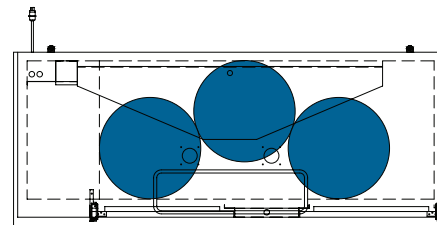

The footprint of a keg is the amount of space it occupies when compared to the available storage space.

TDD-1-HC

TBB-1-HC

Common Draft Beer Keg Configurations*

TDD-2-HC

TBB-2-HC

Common Draft Beer Keg Configurations*

HOME BREW BARREL†

SIXTH BARREL

SLIM QTR. BARREL

HALF/QTR. BARREL

†25 25/32" usable interior height.

The footprint of a keg is the amount of space it occupies when compared to the available storage space.

TDD-3-HC

TBB-3-HC

Common Draft Beer Keg Configurations*

HOME BREW BARREL†

SIXTH BARREL

SLIM QTR. BARREL

HALF/QTR. BARREL

Common Draft Beer Keg Configurations*

HOME BREW BARREL†

SIXTH BARREL

SLIM QTR. BARREL

HALF/QTR. BARREL

The footprint of a keg is the amount of space it occupies when compared to the available storage space.

TDB-24-48-HC

TDB-24-48-HC

Common Draft Beer Keg Configurations*