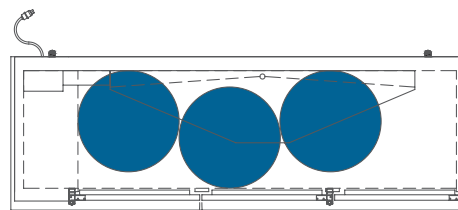

HOME BREW BARREL†

SIXTH BARREL

SLIM QTR. BARREL

HALF/QTR. BARREL

†25 25/32" usable interior height.

The footprint of a keg is the amount of space it occupies when compared to the available storage space.

TDD-3-HC

SIXTH BARREL

SLIM QTR. BARREL

HALF/QTR. BARREL

The footprint of a keg is the amount of space it occupies when compared to the available storage space.

TDB-24-48-HC

TDB-24-48-HC

Common Draft Beer Keg Configurations*

TBB-24-60-HC

Common Draft Beer Keg Configurations*

The footprint of a keg is the amount of space it occupies when compared to the available storage space.

TBB-24-72-HC

Common Draft Beer Keg Configurations*

HOME BREW BARREL†

SIXTH BARREL

SLIM QTR. BARREL

HALF/QTR. BARREL

TDD/TBB

FEATURED MODELS

TDD-1-HC

TBB-24-48-HC