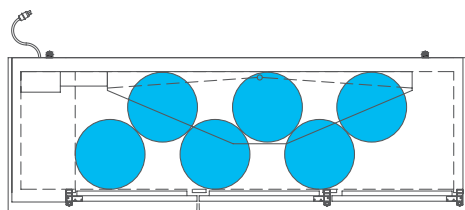

HOME BREW BARREL†

SIXTH BARREL

SLIM QTR. BARREL

HALF/QTR. BARREL

†25 25/32" usable interior height.

The footprint of a keg is the amount of space it occupies when compared to the available storage space.

TDD-3-HC

SIXTH BARREL

SLIM QTR. BARREL

HALF/QTR. BARREL

The footprint of a keg is the amount of space it occupies when compared to the available storage space.

TDB-24-48-HC

TDB-24-48-HC

Common Draft Beer Keg Configurations*

TBB-24-60-HC

Common Draft Beer Keg Configurations*

The footprint of a keg is the amount of space it occupies when compared to the available storage space.

TBB-24-72-HC

Common Draft Beer Keg Configurations*

HOME BREW BARREL†

SIXTH BARREL

SLIM QTR. BARREL

HALF/QTR. BARREL

TDD/TBB

FEATURED MODELS

TDD-1-HC

TBB-24-48-HC