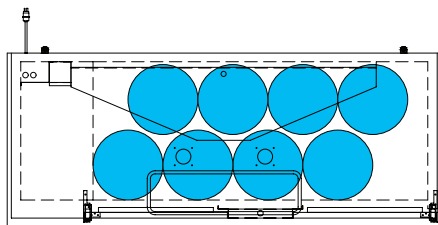

The footprint of a keg is the amount of space it occupies when compared to the available storage space.

TDD-1-HC

TBB-1-HC

Common Draft Beer Keg Configurations*

TDD-2-HC

TBB-2-HC

Common Draft Beer Keg Configurations*

HOME BREW BARREL†

SIXTH BARREL

SLIM QTR. BARREL

HALF/QTR. BARREL

†25 25/32" usable interior height.

The footprint of a keg is the amount of space it occupies when compared to the available storage space.

TDD-3-HC

TBB-3-HC

Common Draft Beer Keg Configurations*

HOME BREW BARREL†

SIXTH BARREL

SLIM QTR. BARREL

HALF/QTR. BARREL

Common Draft Beer Keg Configurations*

HOME BREW BARREL†

SIXTH BARREL

SLIM QTR. BARREL

HALF/QTR. BARREL

The footprint of a keg is the amount of space it occupies when compared to the available storage space.

TDB-24-48-HC

TDB-24-48-HC

Common Draft Beer Keg Configurations*