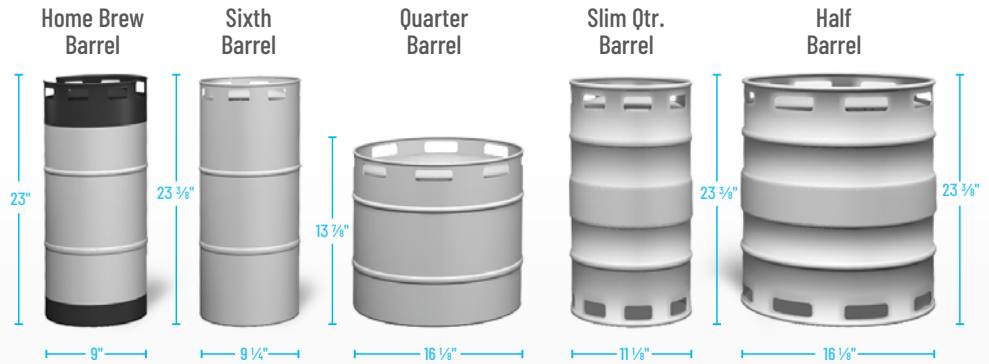

TDD/TBB

BEER KEG FOOTPRINTS

The footprint of a keg is the amount of space it occupies when compared to the available storage space.

TBB-1-HC

TDD-1-HC

TBB-4-HC

TDD-4-HC

TBB-2-HC

TBB-3-HC

TDD-2-HC

TDD-3-HC

TBB-24-48-HC

TBB-24-60-HC

TDB-24-48-HC

TBB-24-72-HC

COMMON DRAFT BEER KEG SIZES*

*Above dimensions may vary slightly as a result of differences between keg manufacturers.

DRAFT BEER KEG SPECIFICATIONS*

Size	Home Brew Barrel	Sixth Barrel	Quarter Barrel	Slim Quarter Barrel	Half Barrel
Gallons	5.00	5.16	7.75	7.75	15.50
Ounces	640	611	992	992	1984
# of 12 oz. Beers	53	55	82	82	165
Weight (Full)	49 lbs.	58 lbs.	87 lbs.	87 lbs.	161 lbs.