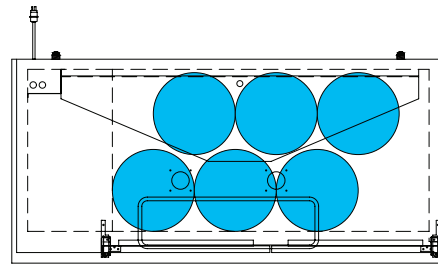

TDD/TBB

BEER KEG FOOTPRINTS

The footprint of a keg is the amount of space it occupies when compared to the available storage space.

TBB-1-HC

TDD-1-HC

TBB-4-HC

TDD-4-HC

TBB-2-HC

*Above dimensions may vary slightly as a result of differences between keg manufacturers.

DRAFT BEER KEG SPECIFICATIONS*

Size	Home Brew Barrel	Sixth Barrel	Quarter Barrel	Slim Quarter Barrel	Half Barrel
Gallons	5.00	5.16	7.75	7.75	15.50
Ounces	640	611	992	992	1984
# of 12 oz. Beers	53	55	82	82	165
Weight (Full)	49 lbs.	58 lbs.	87 lbs.	87 lbs.	161 lbs.

The footprint of a keg is the amount of space it occupies when compared to the available storage space.

TDD-1-HC

TBB-1-HC

Common Draft Beer Keg Configurations*

TDD-2-HC

TBB-2-HC

Common Draft Beer Keg Configurations*

HOME BREW BARREL†

SIXTH BARREL

SLIM QTR. BARREL

HALF/QTR. BARREL

†25 25/32" usable interior height.

The footprint of a keg is the amount of space it occupies when compared to the available storage space.

TDD-3-HC