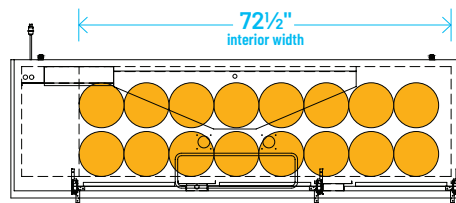

The footprint of a keg is the amount of space it occupies when compared to the available storage space.

TDD-1-HC

TBB-1-HC

Common Draft Beer Keg Configurations*

TDD-2-HC

TBB-2-HC

Common Draft Beer Keg Configurations*

HOME BREW BARREL†

SIXTH BARREL

SLIM QTR. BARREL

HALF/QTR. BARREL

†25 25/32" usable interior height.

The footprint of a keg is the amount of space it occupies when compared to the available storage space.

TDD-3-HC

TBB-3-HC

Common Draft Beer Keg Configurations*

HOME BREW BARREL†

SIXTH BARREL

SLIM QTR. BARREL

HALF/QTR. BARREL

Common Draft Beer Keg Configurations*

HOME BREW BARREL†

SIXTH BARREL

SLIM QTR. BARREL

HALF/QTR. BARREL

The footprint of a keg is the amount of space it occupies when compared to the available storage space.

TDB-24-48-HC

TDB-24-48-HC

Common Draft Beer Keg Configurations*