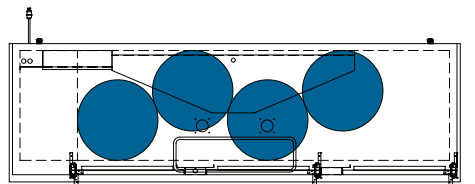

The footprint of a keg is the amount of space it occupies when compared to the available storage space.

TDD-1-HC

TBB-1-HC

Common Draft Beer Keg Configurations*

TDD-2-HC

TBB-2-HC

Common Draft Beer Keg Configurations*

HOME BREW BARREL†

SIXTH BARREL

SLIM QTR. BARREL

HALF/QTR. BARREL

†25 25/32" usable interior height.

The footprint of a keg is the amount of space it occupies when compared to the available storage space.

TDD-3-HC

TBB-3-HC

Common Draft Beer Keg Configurations*

HOME BREW BARREL†

SIXTH BARREL

SLIM QTR. BARREL

HALF/QTR. BARREL

Common Draft Beer Keg Configurations*

HOME BREW BARREL†

SIXTH BARREL

SLIM QTR. BARREL

HALF/QTR. BARREL

The footprint of a keg is the amount of space it occupies when compared to the available storage space.

TDB-24-48-HC

TDB-24-48-HC

Common Draft Beer Keg Configurations*