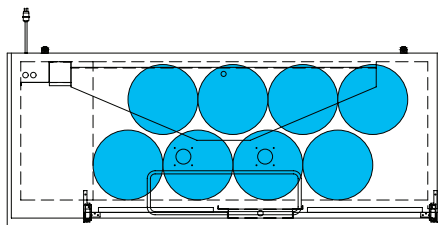

The footprint of a keg is the amount of space it occupies when compared to the available storage space.

TDD-1-HC

TBB-1-HC

Common Draft Beer Keg Configurations*

TDD-2-HC

TBB-2-HC

Common Draft Beer Keg Configurations*

HOME BREW BARREL†

SIXTH BARREL

SLIM QTR. BARREL

HALF/QTR. BARREL

†25 25/32" usable interior height.

The footprint of a keg is the amount of space it occupies when compared to the available storage space.

TDD-3-HC

TBB-3-HC

Common Draft Beer Keg Configurations*

HOME BREW BARREL†

SIXTH BARREL

SLIM QTR. BARREL

HALF/QTR. BARREL

Common Draft Beer Keg Configurations*

The footprint of a keg is the amount of space it occupies when compared to the available storage space.

TDB-24-48-HC

TDB-24-48-HC

Common Draft Beer Keg Configurations*

TBB-24-60-HC

Common Draft Beer Keg Configurations*

The footprint of a keg is the amount of space it occupies when compared to the available storage space.