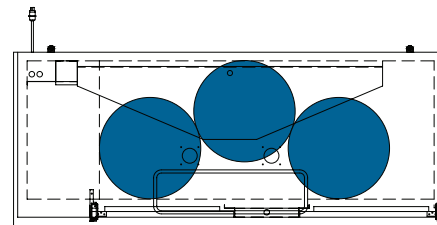

The footprint of a keg is the amount of space it occupies when compared to the available storage space.

TDD-1-HC

TBB-1-HC

Common Draft Beer Keg Configurations*

TDD-2-HC

TBB-2-HC

Common Draft Beer Keg Configurations*

HOME BREW BARREL†

SIXTH BARREL

SLIM QTR. BARREL

HALF/QTR. BARREL

†25 25/32" usable interior height.

The footprint of a keg is the amount of space it occupies when compared to the available storage space.

TDD-3-HC

TBB-3-HC

Common Draft Beer Keg Configurations*

HOME BREW BARREL†

SIXTH BARREL

SLIM QTR. BARREL

HALF/QTR. BARREL

Common Draft Beer Keg Configurations*

The footprint of a keg is the amount of space it occupies when compared to the available storage space.

TDB-24-48-HC

TDB-24-48-HC

Common Draft Beer Keg Configurations*

TBB-24-60-HC

Common Draft Beer Keg Configurations*

The footprint of a keg is the amount of space it occupies when compared to the available storage space.