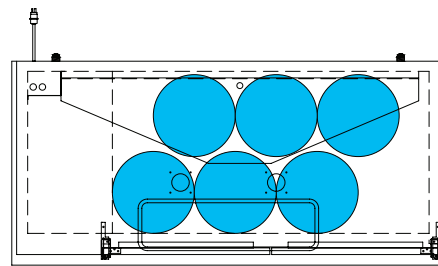

TDD/TBB

BEER KEG FOOTPRINTS

BEER KEG | FOOTPRINTS

TDD/TBB

The footprint of a keg is the amount of space it occupies when compared to the available storage space.

TBB-1-HC

TDD-1-HC

TBB-4-HC

TBB-24-72-HC

COMMON DRAFT BEER KEG SIZES*

*Above dimensions may vary slightly as a result of differences between keg manufacturers.

DRAFT BEER KEG SPECIFICATIONS*

| Size | Home Brew Barrel | Sixth Barrel | Quarter Barrel | Slim Quarter Barrel | Half Barrel |
|-------------------|------------------|--------------|----------------|---------------------|-------------|
| Gallons | 5.00 | 5.16 | 7.75 | 7.75 | 15.50 |
| Ounces | 640 | 611 | 992 | 992 | 1984 |
| # of 12 oz. Beers | 53 | 55 | 82 | 82 | 165 |
| Weight (Full) | 49 lbs. | 58 lbs. | 87 lbs. | 87 lbs. | 161 lbs. |

The footprint of a keg is the amount of space it occupies when compared to the available storage space.

TDD-1-HC

TBB-1-HC

Common Draft Beer Keg Configurations*

TDD-2-HC

TBB-2-HC

Common Draft Beer Keg Configurations*

HOME BREW BARREL†

SIXTH BARREL

SLIM QTR. BARREL

HALF/QTR. BARREL

The footprint of a keg is the amount of space it occupies when compared to the available storage space.

TDD-3-HC

TBB-3-HC

Common Draft Beer Keg Configurations*