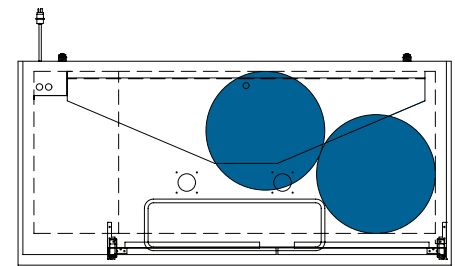

TDD/TBB

BEER KEG FOOTPRINTS

BEER KEG | FOOTPRINTS

TDD/TBB

The footprint of a keg is the amount of space it occupies when compared to the available storage space.

TBB-1-HC

TDD-1-HC

TBB-4-HC

TBB-24-72-HC

COMMON DRAFT BEER KEG SIZES*

*Above dimensions may vary slightly as a result of differences between keg manufacturers.

DRAFT BEER KEG SPECIFICATIONS*

| Size | Home Brew Barrel | Sixth Barrel | Quarter Barrel | Slim Quarter Barrel | Half Barrel |
|-------------------|------------------|--------------|----------------|---------------------|-------------|
| Gallons | 5.00 | 5.16 | 7.75 | 7.75 | 15.50 |
| Ounces | 640 | 611 | 992 | 992 | 1984 |
| # of 12 oz. Beers | 53 | 55 | 82 | 82 | 165 |
| Weight (Full) | 49 lbs. | 58 lbs. | 87 lbs. | 87 lbs. | 161 lbs. |

The footprint of a keg is the amount of space it occupies when compared to the available storage space.

TDD-1-HC

TBB-1-HC

Common Draft Beer Keg Configurations*

TDD-2-HC

TBB-2-HC

Common Draft Beer Keg Configurations*

HOME BREW BARREL†

SIXTH BARREL

SLIM QTR. BARREL

HALF/QTR. BARREL

The footprint of a keg is the amount of space it occupies when compared to the available storage space.

TDD-3-HC

TBB-3-HC

Common Draft Beer Keg Configurations*