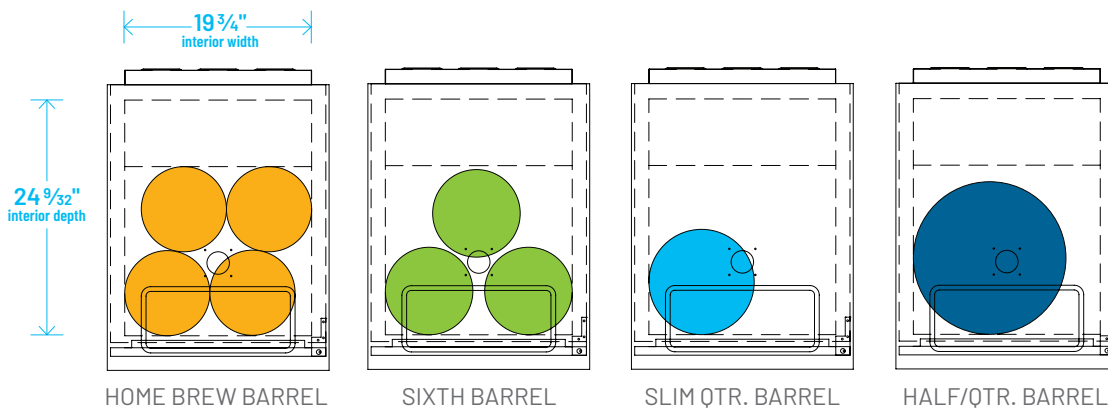

TDD/TBB

BEER KEG FOOTPRINTS

BEER KEG | FOOTPRINTS

TDD/TBB

The footprint of a keg is the amount of space it occupies when compared to the available storage space.

TBB-1-HC

TDD-1-HC

TBB-4-HC

TBB-24-72-HC

COMMON DRAFT BEER KEG SIZES*

*Above dimensions may vary slightly as a result of differences between keg manufacturers.

DRAFT BEER KEG SPECIFICATIONS*

| Size | Home Brew Barrel | Sixth Barrel | Quarter Barrel | Slim Quarter Barrel | Half Barrel |
|-------------------|------------------|--------------|----------------|---------------------|-------------|
| Gallons | 5.00 | 5.16 | 7.75 | 7.75 | 15.50 |
| Ounces | 640 | 611 | 992 | 992 | 1984 |
| # of 12 oz. Beers | 53 | 55 | 82 | 82 | 165 |
| Weight (Full) | 49 lbs. | 58 lbs. | 87 lbs. | 87 lbs. | 161 lbs. |

The footprint of a keg is the amount of space it occupies when compared to the available storage space.

TDD-1-HC

TBB-1-HC

Common Draft Beer Keg Configurations*

TDD-2-HC

TBB-2-HC

Common Draft Beer Keg Configurations*

HOME BREW BARREL†

SIXTH BARREL

SLIM QTR. BARREL

HALF/QTR. BARREL

The footprint of a keg is the amount of space it occupies when compared to the available storage space.

TDD-3-HC

TBB-3-HC

Common Draft Beer Keg Configurations*