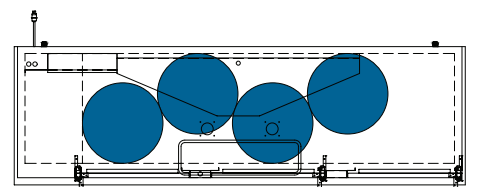

The footprint of a keg is the amount of space it occupies when compared to the available storage space.

TDD-1-HC

TBB-1-HC

Common Draft Beer Keg Configurations*

TDD-2-HC

TBB-2-HC

Common Draft Beer Keg Configurations*

HOME BREW BARREL†

SIXTH BARREL

SLIM QTR. BARREL

HALF/QTR. BARREL

The footprint of a keg is the amount of space it occupies when compared to the available storage space.

TDD-3-HC

TBB-3-HC

Common Draft Beer Keg Configurations*

HOME BREW BARREL†

SIXTH BARREL

SLIM QTR. BARREL

HALF/QTR. BARREL

TDD-4-HC

TBB-4-HC

Common Draft Beer Keg Configurations*

HOME BREW BARREL†

SIXTH BARREL

SLIM QTR. BARREL

HALF/QTR. BARREL

The footprint of a keg is the amount of space it occupies when compared to the available storage space.

TDB-24-48-HC

TDB-24-48-HC

Common Draft Beer Keg Configurations*