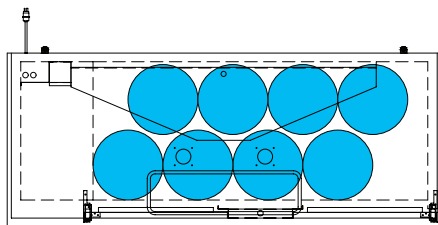

TBB-24-72-HC

COMMON DRAFT BEER KEG SIZES*

*Above dimensions may vary slightly as a result of differences between keg manufacturers.

DRAFT BEER KEG SPECIFICATIONS*

| Size | Home Brew Barrel | Sixth Barrel | Quarter Barrel | Slim Quarter Barrel | Half Barrel |
|-------------------|------------------|--------------|----------------|---------------------|-------------|
| Gallons | 5.00 | 5.16 | 7.75 | 7.75 | 15.50 |
| Ounces | 640 | 611 | 992 | 992 | 1984 |
| # of 12 oz. Beers | 53 | 55 | 82 | 82 | 165 |
| Weight (Full) | 49 lbs. | 58 lbs. | 87 lbs. | 87 lbs. | 161 lbs. |

The footprint of a keg is the amount of space it occupies when compared to the available storage space.

TDD-1-HC

TBB-1-HC

Common Draft Beer Keg Configurations*

TDD-2-HC

TBB-2-HC

Common Draft Beer Keg Configurations*

HOME BREW BARREL†

SIXTH BARREL

SLIM QTR. BARREL

HALF/QTR. BARREL

The footprint of a keg is the amount of space it occupies when compared to the available storage space.

TDD-3-HC

TBB-3-HC

Common Draft Beer Keg Configurations*

HOME BREW BARREL†

SIXTH BARREL

SLIM QTR. BARREL

HALF/QTR. BARREL

TDD-4-HC

TBB-4-HC

Common Draft Beer Keg Configurations*

HOME BREW BARREL†