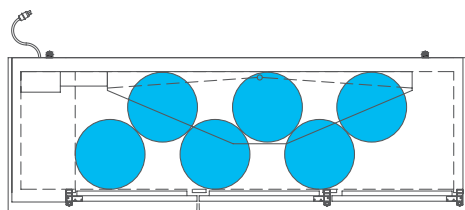

SIXTH BARREL

SLIM QTR. BARREL

HALF/QTR. BARREL

The footprint of a keg is the amount of space it occupies when compared to the available storage space.

TDB-24-48-HC

TDB-24-48-HC

Common Draft Beer Keg Configurations*

TBB-24-60-HC

Common Draft Beer Keg Configurations*

The footprint of a keg is the amount of space it occupies when compared to the available storage space.

TBB-24-72-HC

Common Draft Beer Keg Configurations*

HOME BREW BARREL†

SIXTH BARREL

SLIM QTR. BARREL

HALF/QTR. BARREL

TDD/TBB

FEATURED MODELS

TDD-1-HC

TBB-24-48-HC