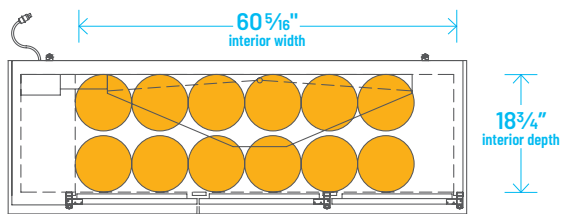

SIXTH BARREL

SLIM QTR. BARREL

HALF/QTR. BARREL

The footprint of a keg is the amount of space it occupies when compared to the available storage space.

TDB-24-48-HC

TDB-24-48-HC

Common Draft Beer Keg Configurations*

TBB-24-60-HC

Common Draft Beer Keg Configurations*

The footprint of a keg is the amount of space it occupies when compared to the available storage space.

TBB-24-72-HC

Common Draft Beer Keg Configurations*