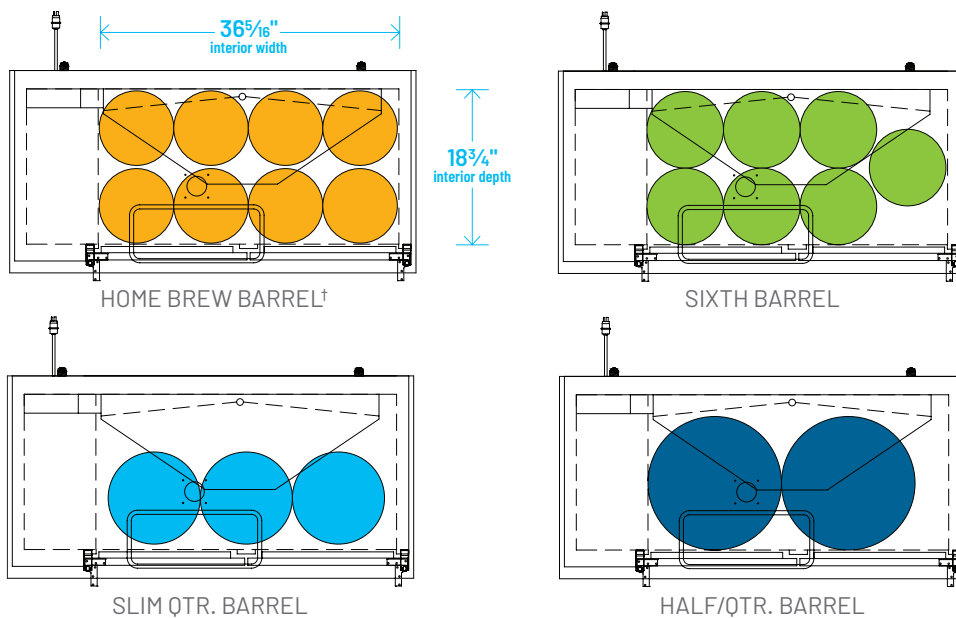

The footprint of a keg is the amount of space it occupies when compared to the available storage space.

TDD-1-HC

TBB-1-HC

Common Draft Beer Keg Configurations*

TDD-2-HC

TBB-2-HC

Common Draft Beer Keg Configurations*

HOME BREW BARREL†

SIXTH BARREL

SLIM QTR. BARREL

HALF/QTR. BARREL

The footprint of a keg is the amount of space it occupies when compared to the available storage space.

TDD-3-HC

TBB-3-HC

Common Draft Beer Keg Configurations*

SIXTH BARREL

SLIM QTR. BARREL

HALF/QTR. BARREL

The footprint of a keg is the amount of space it occupies when compared to the available storage space.

TDB-24-48-HC

TDB-24-48-HC

Common Draft Beer Keg Configurations*

TBB-24-60-HC

Common Draft Beer Keg Configurations*

The footprint of a keg is the amount of space it occupies when compared to the available storage space.

TBB-24-72-HC

Common Draft Beer Keg Configurations*