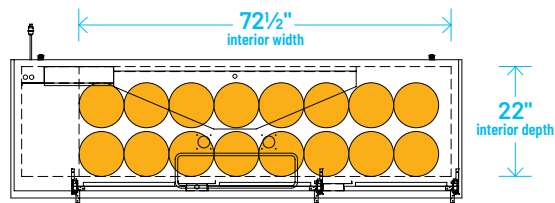

The footprint of a keg is the amount of space it occupies when compared to the available storage space.

TDD-1-HC

TBB-1-HC

Common Draft Beer Keg Configurations*

TDD-2-HC

TBB-2-HC

Common Draft Beer Keg Configurations*

HOME BREW BARREL†

SIXTH BARREL

SLIM QTR. BARREL

HALF/QTR. BARREL

The footprint of a keg is the amount of space it occupies when compared to the available storage space.

TDD-3-HC

TBB-3-HC

Common Draft Beer Keg Configurations*

HOME BREW BARREL†

SIXTH BARREL

SLIM QTR. BARREL

HALF/QTR. BARREL

TDD-4-HC

TBB-4-HC

Common Draft Beer Keg Configurations*

HOME BREW BARREL†

SIXTH BARREL

SLIM QTR. BARREL

HALF/QTR. BARREL

The footprint of a keg is the amount of space it occupies when compared to the available storage space.

TDB-24-48-HC

TDB-24-48-HC

Common Draft Beer Keg Configurations*