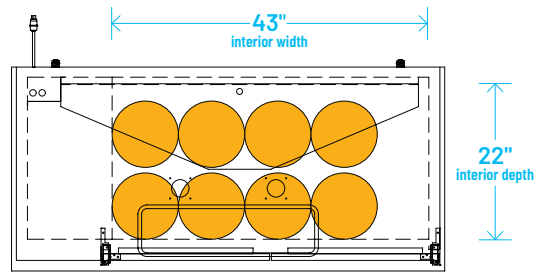

TDD/TBB

BEER KEG FOOTPRINTS

BEER KEG | FOOTPRINTS

TDD/TBB

The footprint of a keg is the amount of space it occupies when compared to the available storage space.

TBB-1-HC

TDD-1-HC

TBB-4-HC

TBB-24-72-HC

COMMON DRAFT BEER KEG SIZES*

*Above dimensions may vary slightly as a result of differences between keg manufacturers.

DRAFT BEER KEG SPECIFICATIONS*

| Size | Home Brew Barrel | Sixth Barrel | Quarter Barrel | Slim Quarter Barrel | Half Barrel |
|-------------------|------------------|--------------|----------------|---------------------|-------------|
| Gallons | 5.00 | 5.16 | 7.75 | 7.75 | 15.50 |
| Ounces | 640 | 611 | 992 | 992 | 1984 |
| # of 12 oz. Beers | 53 | 55 | 82 | 82 | 165 |
| Weight (Full) | 49 lbs. | 58 lbs. | 87 lbs. | 87 lbs. | 161 lbs. |

The footprint of a keg is the amount of space it occupies when compared to the available storage space.

TDD-1-HC

TBB-1-HC

Common Draft Beer Keg Configurations*

TDD-2-HC

TBB-2-HC

Common Draft Beer Keg Configurations*

HOME BREW BARREL†

SIXTH BARREL

SLIM QTR. BARREL

HALF/QTR. BARREL

The footprint of a keg is the amount of space it occupies when compared to the available storage space.

TDD-3-HC

TBB-3-HC

Common Draft Beer Keg Configurations*