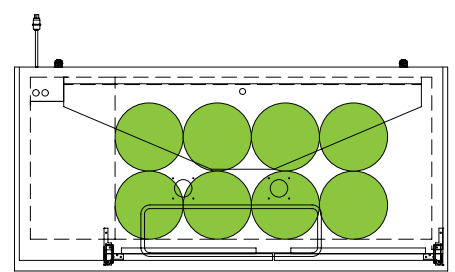

TDD/TBB

BEER KEG FOOTPRINTS

BEER KEG | FOOTPRINTS

TDD/TBB

The footprint of a keg is the amount of space it occupies when compared to the available storage space.

TBB-1-HC

TDD-1-HC

TBB-4-HC

TBB-24-72-HC

COMMON DRAFT BEER KEG SIZES*

*Above dimensions may vary slightly as a result of differences between keg manufacturers.

DRAFT BEER KEG SPECIFICATIONS*

| Size | Home Brew Barrel | Sixth Barrel | Quarter Barrel | Slim Quarter Barrel | Half Barrel |
|-------------------|------------------|--------------|----------------|---------------------|-------------|
| Gallons | 5.00 | 5.16 | 7.75 | 7.75 | 15.50 |
| Ounces | 640 | 611 | 992 | 992 | 1984 |
| # of 12 oz. Beers | 53 | 55 | 82 | 82 | 165 |
| Weight (Full) | 49 lbs. | 58 lbs. | 87 lbs. | 87 lbs. | 161 lbs. |

The footprint of a keg is the amount of space it occupies when compared to the available storage space.

TDD-1-HC

TBB-1-HC

Common Draft Beer Keg Configurations*

TDD-2-HC

TBB-2-HC

Common Draft Beer Keg Configurations*

HOME BREW BARREL†

SIXTH BARREL

SLIM QTR. BARREL

HALF/QTR. BARREL

The footprint of a keg is the amount of space it occupies when compared to the available storage space.

TDD-3-HC

TBB-3-HC

Common Draft Beer Keg Configurations*