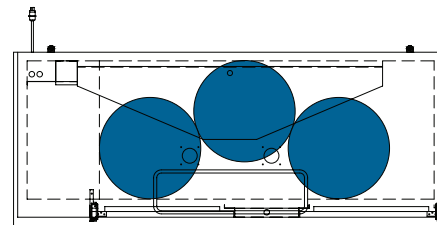

TBB-24-72-HC

COMMON DRAFT BEER KEG SIZES*

*Above dimensions may vary slightly as a result of differences between keg manufacturers.

DRAFT BEER KEG SPECIFICATIONS*

| Size | Home Brew Barrel | Sixth Barrel | Quarter Barrel | Slim Quarter Barrel | Half Barrel |
|-------------------|------------------|--------------|----------------|---------------------|-------------|
| Gallons | 5.00 | 5.16 | 7.75 | 7.75 | 15.50 |
| Ounces | 640 | 611 | 992 | 992 | 1984 |
| # of 12 oz. Beers | 53 | 55 | 82 | 82 | 165 |
| Weight (Full) | 49 lbs. | 58 lbs. | 87 lbs. | 87 lbs. | 161 lbs. |

The footprint of a keg is the amount of space it occupies when compared to the available storage space.

TDD-1-HC

TBB-1-HC

Common Draft Beer Keg Configurations*

TDD-2-HC

TBB-2-HC

Common Draft Beer Keg Configurations*

HOME BREW BARREL†

SIXTH BARREL

SLIM QTR. BARREL

HALF/QTR. BARREL

The footprint of a keg is the amount of space it occupies when compared to the available storage space.

TDD-3-HC

TBB-3-HC

Common Draft Beer Keg Configurations*

HOME BREW BARREL†

SIXTH BARREL

SLIM QTR. BARREL

HALF/QTR. BARREL

TDD-4-HC

TBB-4-HC

Common Draft Beer Keg Configurations*

HOME BREW BARREL†