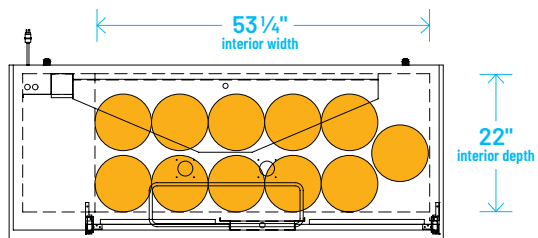

TDD/TBB

BEER KEG FOOTPRINTS

BEER KEG | FOOTPRINTS

TDD/TBB

The footprint of a keg is the amount of space it occupies when compared to the available storage space.

TBB-1-HC

TDD-1-HC

TBB-4-HC

The footprint of a keg is the amount of space it occupies when compared to the available storage space.

TDD-1-HC

TBB-1-HC

Common Draft Beer Keg Configurations*

TDD-2-HC

TBB-2-HC

Common Draft Beer Keg Configurations*

HOME BREW BARREL†

SIXTH BARREL

SLIM QTR. BARREL

HALF/QTR. BARREL

The footprint of a keg is the amount of space it occupies when compared to the available storage space.

TDD-3-HC

TBB-3-HC

Common Draft Beer Keg Configurations*