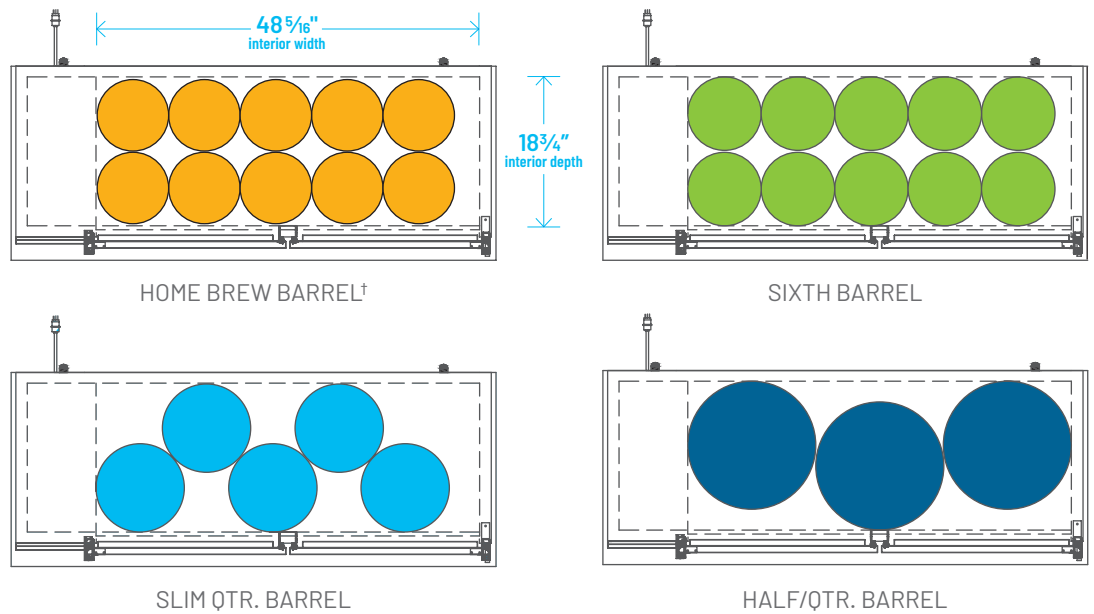

The footprint of a keg is the amount of space it occupies when compared to the available storage space.

TDD-1-HC

TBB-1-HC

Common Draft Beer Keg Configurations*

TDD-2-HC

TBB-2-HC

Common Draft Beer Keg Configurations*

HOME BREW BARREL†

SIXTH BARREL

SLIM QTR. BARREL

HALF/QTR. BARREL

TDD-4-HC

TBB-4-HC

Common Draft Beer Keg Configurations*

HOME BREW BARREL†

SIXTH BARREL

SLIM QTR. BARREL

HALF/QTR. BARREL

The footprint of a keg is the amount of space it occupies when compared to the available storage space.

TDB-24-48-HC

TDB-24-48-HC

Common Draft Beer Keg Configurations*

TBB-24-60-HC

Common Draft Beer Keg Configurations*

The footprint of a keg is the amount of space it occupies when compared to the available storage space.

TBB-24-72-HC

Common Draft Beer Keg Configurations*