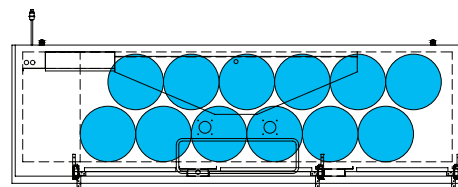

The footprint of a keg is the amount of space it occupies when compared to the available storage space.

TDD-1-HC

TBB-1-HC

Common Draft Beer Keg Configurations*

TDD-2-HC

TBB-2-HC

Common Draft Beer Keg Configurations*

HOME BREW BARREL†

SIXTH BARREL

SLIM QTR. BARREL

HALF/QTR. BARREL

The footprint of a keg is the amount of space it occupies when compared to the available storage space.

TDD-3-HC

TBB-3-HC

Common Draft Beer Keg Configurations*

HOME BREW BARREL†

SIXTH BARREL

SLIM QTR. BARREL

HALF/QTR. BARREL

TDD-4-HC

TBB-4-HC

Common Draft Beer Keg Configurations*

HOME BREW BARREL†

SIXTH BARREL

SLIM QTR. BARREL

HALF/QTR. BARREL

The footprint of a keg is the amount of space it occupies when compared to the available storage space.

TDB-24-48-HC

TDB-24-48-HC

Common Draft Beer Keg Configurations*