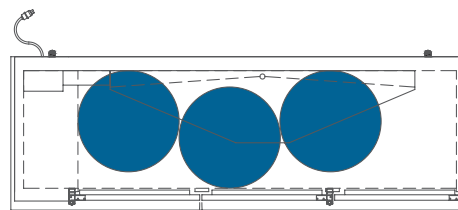

SIXTH BARREL

SLIM QTR. BARREL

HALF/QTR. BARREL

The footprint of a keg is the amount of space it occupies when compared to the available storage space.

TDB-24-48-HC

TDB-24-48-HC

Common Draft Beer Keg Configurations*

TBB-24-60-HC

Common Draft Beer Keg Configurations*

The footprint of a keg is the amount of space it occupies when compared to the available storage space.

TBB-24-72-HC

Common Draft Beer Keg Configurations*

HOME BREW BARREL†

SIXTH BARREL

SLIM QTR. BARREL

HALF/QTR. BARREL

TDD/TBB

FEATURED MODELS

TDD-1-HC

TBB-24-48-HC