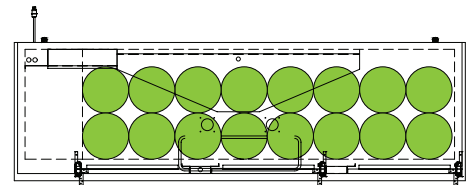

The footprint of a keg is the amount of space it occupies when compared to the available storage space.

TDD-1-HC

TBB-1-HC

Common Draft Beer Keg Configurations*

TDD-2-HC

TBB-2-HC

Common Draft Beer Keg Configurations*

HOME BREW BARREL†

SIXTH BARREL

SLIM QTR. BARREL

HALF/QTR. BARREL

The footprint of a keg is the amount of space it occupies when compared to the available storage space.

TDD-3-HC

TBB-3-HC

Common Draft Beer Keg Configurations*

HOME BREW BARREL†

SIXTH BARREL

SLIM QTR. BARREL

HALF/QTR. BARREL

TDD-4-HC

TBB-4-HC

Common Draft Beer Keg Configurations*

HOME BREW BARREL†

SIXTH BARREL

SLIM QTR. BARREL

HALF/QTR. BARREL

The footprint of a keg is the amount of space it occupies when compared to the available storage space.

TDB-24-48-HC

TDB-24-48-HC

Common Draft Beer Keg Configurations*