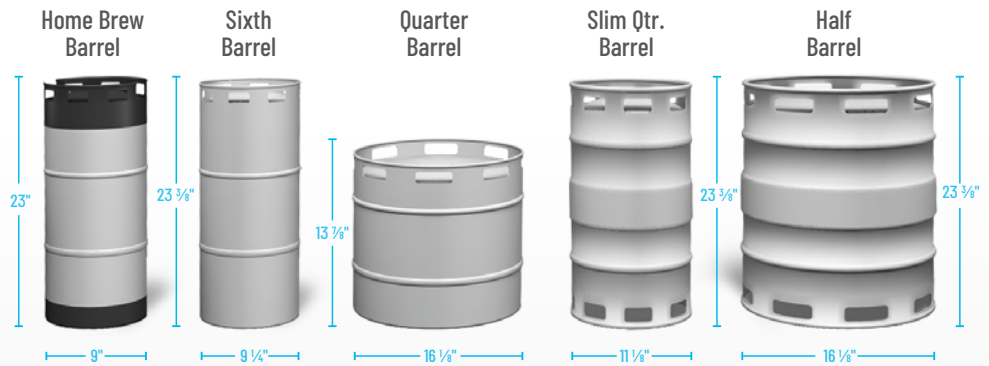

TDD/TBB

BEER KEG FOOTPRINTS

BEER KEG | FOOTPRINTS

TDD/TBB

The footprint of a keg is the amount of space it occupies when compared to the available storage space.

TBB-1-HC

TDD-1-HC

TBB-4-HC

TDD-4-HC

TBB-2-HC

TBB-3-HC

TDD-2-HC

TDD-3-HC

TBB-24-48-HC

TBB-24-60-HC

TDB-24-48-HC

TBB-24-72-HC

COMMON DRAFT BEER KEG SIZES*

*Above dimensions may vary slightly as a result of differences between keg manufacturers.

DRAFT BEER KEG SPECIFICATIONS*

| Size | Home Brew Barrel | Sixth Barrel | Quarter Barrel | Slim Quarter Barrel | Half Barrel |
|-------------------|------------------|--------------|----------------|---------------------|-------------|
| Gallons | 5.00 | 5.16 | 7.75 | 7.75 | 15.50 |
| Ounces | 640 | 611 | 992 | 992 | 1984 |
| # of 12 oz. Beers | 53 | 55 | 82 | 82 | 165 |
| Weight (Full) | 49 lbs. | 58 lbs. | 87 lbs. | 87 lbs. | 161 lbs. |