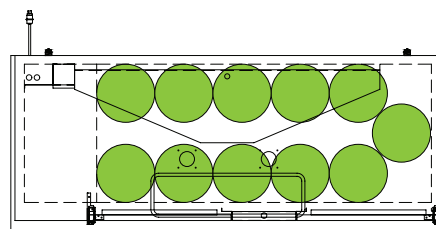

TDD/TBB

BEER KEG FOOTPRINTS

BEER KEG | FOOTPRINTS

TDD/TBB

The footprint of a keg is the amount of space it occupies when compared to the available storage space.

TBB-1-HC

TDD-1-HC

TBB-4-HC

The footprint of a keg is the amount of space it occupies when compared to the available storage space.

TDD-1-HC

TBB-1-HC

Common Draft Beer Keg Configurations*

TDD-2-HC

TBB-2-HC

Common Draft Beer Keg Configurations*

HOME BREW BARREL†

SIXTH BARREL

SLIM QTR. BARREL

HALF/QTR. BARREL

The footprint of a keg is the amount of space it occupies when compared to the available storage space.

TDD-3-HC

TBB-3-HC

Common Draft Beer Keg Configurations*

HOME BREW BARREL†

SIXTH BARREL

SLIM QTR. BARREL

HALF/QTR. BARREL

TDD-4-HC

TBB-4-HC

Common Draft Beer Keg Configurations*

HOME BREW BARREL†