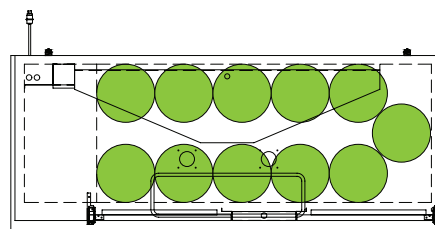

TDD/TBB

BEER KEG FOOTPRINTS

BEER KEG | FOOTPRINTS

TDD/TBB

The footprint of a keg is the amount of space it occupies when compared to the available storage space.

TBB-1-HC

TDD-1-HC

TBB-4-HC

The footprint of a keg is the amount of space it occupies when compared to the available storage space.

TDD-1-HC

TBB-1-HC

Common Draft Beer Keg Configurations*

TDD-2-HC

TBB-2-HC

Common Draft Beer Keg Configurations*

HOME BREW BARREL†

SIXTH BARREL

SLIM QTR. BARREL

HALF/QTR. BARREL

†25 25/32" usable interior height.

The footprint of a keg is the amount of space it occupies when compared to the available storage space.

TDD-3-HC

TBB-3-HC

Common Draft Beer Keg Configurations*

HOME BREW BARREL†

SIXTH BARREL

SLIM QTR. BARREL

HALF/QTR. BARREL

Common Draft Beer Keg Configurations*

HOME BREW BARREL†