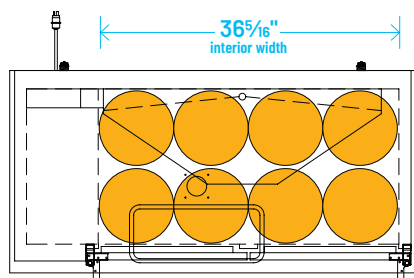

HOME BREW BARREL†

SIXTH BARREL

SLIM QTR. BARREL

HALF/QTR. BARREL

†25 25/32" usable interior height.

The footprint of a keg is the amount of space it occupies when compared to the available storage space.

TDD-3-HC

SIXTH BARREL

SLIM QTR. BARREL

HALF/QTR. BARREL

The footprint of a keg is the amount of space it occupies when compared to the available storage space.

TDB-24-48-HC

TDB-24-48-HC

Common Draft Beer Keg Configurations*

HOME BREW BARREL†

SIXTH BARREL

SLIM QTR. BARREL

HALF/QTR. BARREL

TBB-24-60-HC

Common Draft Beer Keg Configurations*

The footprint of a keg is the amount of space it occupies when compared to the available storage space.