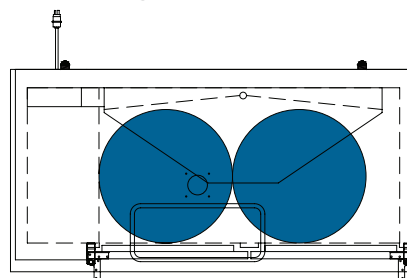

HOME BREW BARREL†

SIXTH BARREL

SLIM QTR. BARREL

HALF/QTR. BARREL

†25 25/32" usable interior height.

The footprint of a keg is the amount of space it occupies when compared to the available storage space.

TDD-3-HC

TBB-3-HC

Common Draft Beer Keg Configurations*

HOME BREW BARREL†

SIXTH BARREL

SLIM QTR. BARREL

HALF/QTR. BARREL

Common Draft Beer Keg Configurations*

HOME BREW BARREL†

SIXTH BARREL

SLIM QTR. BARREL

HALF/QTR. BARREL

The footprint of a keg is the amount of space it occupies when compared to the available storage space.

TDB-24-48-HC

TDB-24-48-HC

Common Draft Beer Keg Configurations*

HOME BREW BARREL†

SIXTH BARREL

SLIM QTR. BARREL

HALF/QTR. BARREL

TBB-24-60-HC

Common Draft Beer Keg Configurations*

The footprint of a keg is the amount of space it occupies when compared to the available storage space.