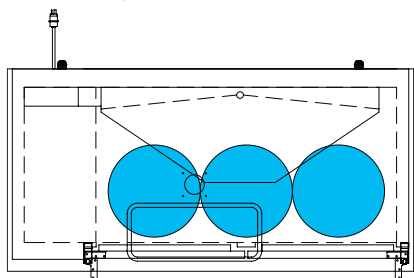

HOME BREW BARREL†

SIXTH BARREL

SLIM QTR. BARREL

HALF/QTR. BARREL

†25 25/32" usable interior height.

The footprint of a keg is the amount of space it occupies when compared to the available storage space.

TDD-3-HC

SIXTH BARREL

SLIM QTR. BARREL

HALF/QTR. BARREL

The footprint of a keg is the amount of space it occupies when compared to the available storage space.

TDB-24-48-HC

TDB-24-48-HC

Common Draft Beer Keg Configurations*

HOME BREW BARREL†

SIXTH BARREL

SLIM QTR. BARREL

HALF/QTR. BARREL

TBB-24-60-HC

Common Draft Beer Keg Configurations*

The footprint of a keg is the amount of space it occupies when compared to the available storage space.