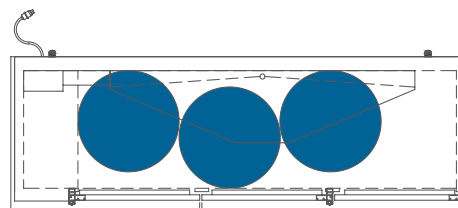

HOME BREW BARREL†

SIXTH BARREL

SLIM QTR. BARREL

HALF/QTR. BARREL

†25 25/32" usable interior height.

The footprint of a keg is the amount of space it occupies when compared to the available storage space.

TDD-3-HC

SIXTH BARREL

SLIM QTR. BARREL

HALF/QTR. BARREL

The footprint of a keg is the amount of space it occupies when compared to the available storage space.

TDB-24-48-HC

TDB-24-48-HC

Common Draft Beer Keg Configurations*

HOME BREW BARREL†

SIXTH BARREL

SLIM QTR. BARREL

HALF/QTR. BARREL

TBB-24-60-HC

Common Draft Beer Keg Configurations*

The footprint of a keg is the amount of space it occupies when compared to the available storage space.

TBB-24-72-HC

Common Draft Beer Keg Configurations*

HOME BREW BARREL†

SIXTH BARREL

SLIM QTR. BARREL

HALF/QTR. BARREL

TDD/TBB

FEATURED MODELS