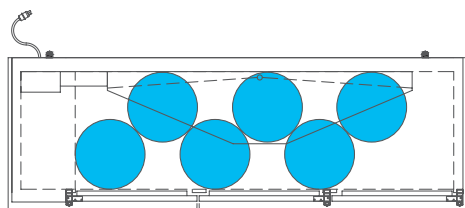

HOME BREW BARREL†

SIXTH BARREL

SLIM QTR. BARREL

HALF/QTR. BARREL

†25 25/32" usable interior height.

The footprint of a keg is the amount of space it occupies when compared to the available storage space.

TDD-3-HC

SIXTH BARREL

SLIM QTR. BARREL

HALF/QTR. BARREL

The footprint of a keg is the amount of space it occupies when compared to the available storage space.

TDB-24-48-HC

TDB-24-48-HC

Common Draft Beer Keg Configurations*

HOME BREW BARREL†

SIXTH BARREL

SLIM QTR. BARREL

HALF/QTR. BARREL

TBB-24-60-HC

Common Draft Beer Keg Configurations*

The footprint of a keg is the amount of space it occupies when compared to the available storage space.

TBB-24-72-HC

Common Draft Beer Keg Configurations*

HOME BREW BARREL†

SIXTH BARREL

SLIM QTR. BARREL

HALF/QTR. BARREL

TDD/TBB

FEATURED MODELS