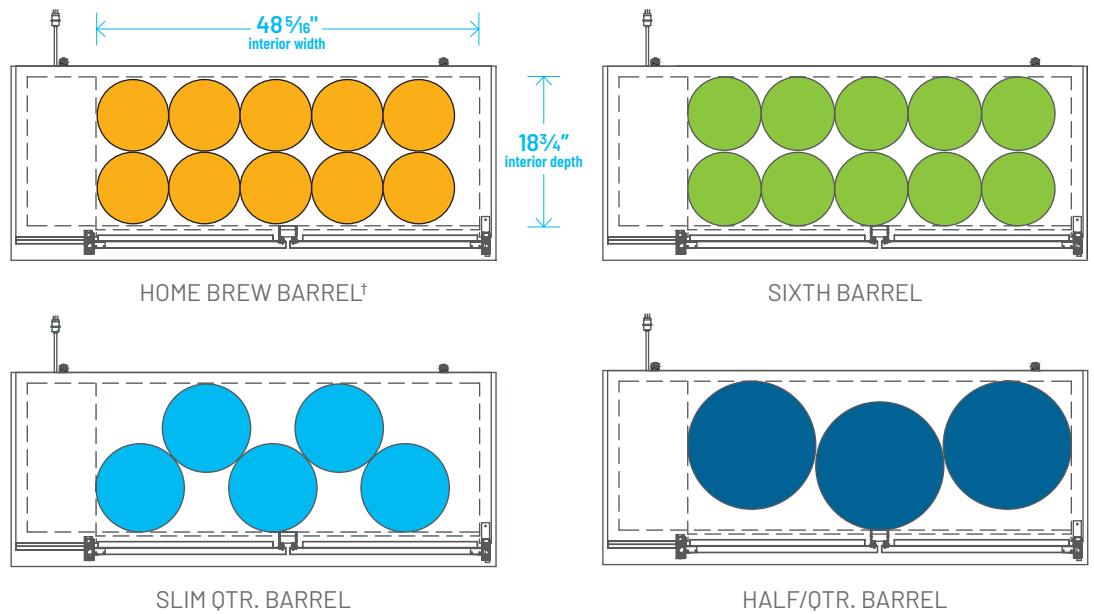

The footprint of a keg is the amount of space it occupies when compared to the available storage space.

TDD-1-HC

TBB-1-HC

Common Draft Beer Keg Configurations*

TDD-2-HC

TBB-2-HC

Common Draft Beer Keg Configurations*

SIXTH BARREL

SLIM QTR. BARREL

HALF/QTR. BARREL

The footprint of a keg is the amount of space it occupies when compared to the available storage space.

TDB-24-48-HC

TDB-24-48-HC

Common Draft Beer Keg Configurations*

HOME BREW BARREL†

SIXTH BARREL

SLIM QTR. BARREL

HALF/QTR. BARREL

TBB-24-60-HC

Common Draft Beer Keg Configurations*

The footprint of a keg is the amount of space it occupies when compared to the available storage space.