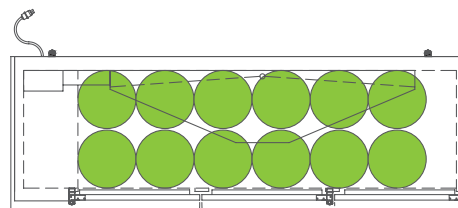

SIXTH BARREL