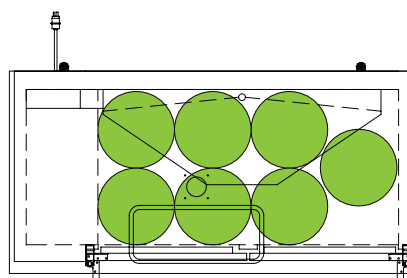

The footprint of a keg is the amount of space it occupies when compared to the available storage space.

TDD-1-HC

TBB-1-HC

Common Draft Beer Keg Configurations*

TDD-2-HC

TBB-2-HC

Common Draft Beer Keg Configurations*

HOME BREW BARREL†

SIXTH BARREL

SLIM QTR. BARREL

HALF/QTR. BARREL

†25 25/32" usable interior height.

The footprint of a keg is the amount of space it occupies when compared to the available storage space.

TDD-3-HC

SIXTH BARREL

SLIM QTR. BARREL

HALF/QTR. BARREL

The footprint of a keg is the amount of space it occupies when compared to the available storage space.

TDB-24-48-HC

TDB-24-48-HC

Common Draft Beer Keg Configurations*

HOME BREW BARREL†

SIXTH BARREL

SLIM QTR. BARREL

HALF/QTR. BARREL

TBB-24-60-HC

Common Draft Beer Keg Configurations*

The footprint of a keg is the amount of space it occupies when compared to the available storage space.