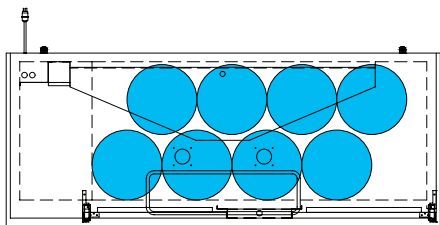

The footprint of a keg is the amount of space it occupies when compared to the available storage space.

TDD-1-HC

TBB-1-HC

Common Draft Beer Keg Configurations*

TDD-2-HC

TBB-2-HC

Common Draft Beer Keg Configurations*

HOME BREW BARREL†

SIXTH BARREL

SLIM QTR. BARREL

HALF/QTR. BARREL

†25 25/32" usable interior height.

The footprint of a keg is the amount of space it occupies when compared to the available storage space.

TDD-3-HC

TBB-3-HC

Common Draft Beer Keg Configurations*

HOME BREW BARREL†

SIXTH BARREL

SLIM QTR. BARREL

HALF/QTR. BARREL

Common Draft Beer Keg Configurations*

HOME BREW BARREL†

SIXTH BARREL

SLIM QTR. BARREL

HALF/QTR. BARREL

The footprint of a keg is the amount of space it occupies when compared to the available storage space.

TDB-24-48-HC

TDB-24-48-HC

Common Draft Beer Keg Configurations*