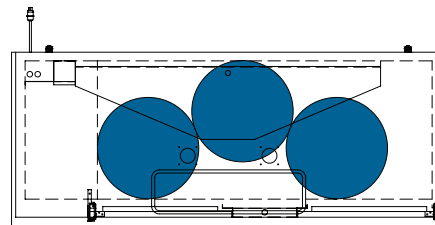

The footprint of a keg is the amount of space it occupies when compared to the available storage space.

TDD-1-HC

TBB-1-HC

Common Draft Beer Keg Configurations*

TDD-2-HC

TBB-2-HC

Common Draft Beer Keg Configurations*

HOME BREW BARREL†

SIXTH BARREL

SLIM QTR. BARREL

HALF/QTR. BARREL

†25 25/32" usable interior height.

The footprint of a keg is the amount of space it occupies when compared to the available storage space.

TDD-3-HC

TBB-3-HC

Common Draft Beer Keg Configurations*

HOME BREW BARREL†

SIXTH BARREL

SLIM QTR. BARREL

HALF/QTR. BARREL

Common Draft Beer Keg Configurations*

HOME BREW BARREL†

SIXTH BARREL

SLIM QTR. BARREL

HALF/QTR. BARREL

The footprint of a keg is the amount of space it occupies when compared to the available storage space.

TDB-24-48-HC

TDB-24-48-HC

Common Draft Beer Keg Configurations*