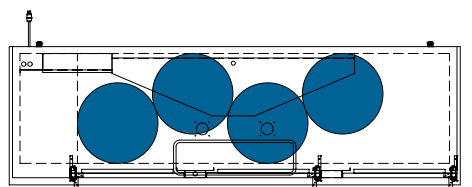

The footprint of a keg is the amount of space it occupies when compared to the available storage space.

TDD-1-HC

TBB-1-HC

Common Draft Beer Keg Configurations*

TDD-2-HC

TBB-2-HC

Common Draft Beer Keg Configurations*

HOME BREW BARREL†

SIXTH BARREL

SLIM QTR. BARREL

HALF/QTR. BARREL

†25 25/32" usable interior height.

The footprint of a keg is the amount of space it occupies when compared to the available storage space.

TDD-3-HC

TBB-3-HC

Common Draft Beer Keg Configurations*

HOME BREW BARREL†

SIXTH BARREL

SLIM QTR. BARREL

HALF/QTR. BARREL

Common Draft Beer Keg Configurations*

HOME BREW BARREL†

SIXTH BARREL

SLIM QTR. BARREL

HALF/QTR. BARREL

The footprint of a keg is the amount of space it occupies when compared to the available storage space.

TDB-24-48-HC

TDB-24-48-HC

Common Draft Beer Keg Configurations*