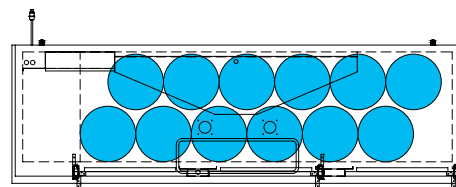

The footprint of a keg is the amount of space it occupies when compared to the available storage space.

TDD-1-HC

TBB-1-HC

Common Draft Beer Keg Configurations*

TDD-2-HC

TBB-2-HC

Common Draft Beer Keg Configurations*

HOME BREW BARREL†

SIXTH BARREL

SLIM QTR. BARREL

HALF/QTR. BARREL

†25 25/32" usable interior height.

The footprint of a keg is the amount of space it occupies when compared to the available storage space.

TDD-3-HC

TBB-3-HC

Common Draft Beer Keg Configurations*

HOME BREW BARREL†

SIXTH BARREL

SLIM QTR. BARREL

HALF/QTR. BARREL

Common Draft Beer Keg Configurations*

HOME BREW BARREL†

SIXTH BARREL

SLIM QTR. BARREL

HALF/QTR. BARREL

The footprint of a keg is the amount of space it occupies when compared to the available storage space.

TDB-24-48-HC

TDB-24-48-HC

Common Draft Beer Keg Configurations*