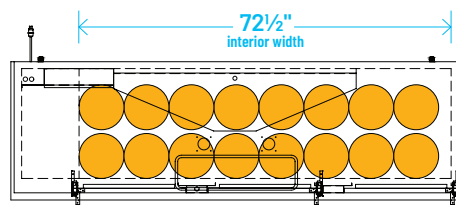

The footprint of a keg is the amount of space it occupies when compared to the available storage space.

TDD-1-HC

TBB-1-HC

Common Draft Beer Keg Configurations*

TDD-2-HC

TBB-2-HC

Common Draft Beer Keg Configurations*

HOME BREW BARREL†

SIXTH BARREL

SLIM QTR. BARREL

HALF/QTR. BARREL

†25 25/32" usable interior height.

The footprint of a keg is the amount of space it occupies when compared to the available storage space.

TDD-3-HC

TBB-3-HC

Common Draft Beer Keg Configurations*

HOME BREW BARREL†

SIXTH BARREL

SLIM QTR. BARREL

HALF/QTR. BARREL

Common Draft Beer Keg Configurations*

HOME BREW BARREL†

SIXTH BARREL

SLIM QTR. BARREL

HALF/QTR. BARREL

The footprint of a keg is the amount of space it occupies when compared to the available storage space.

TDB-24-48-HC

TDB-24-48-HC

Common Draft Beer Keg Configurations*