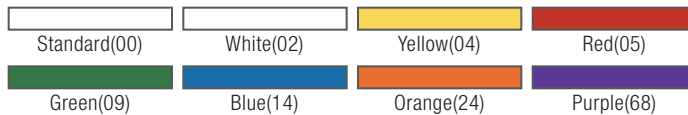

41664

369595

Quick Change Handles

- Use with narrow band mops
- Plastic head with thumb wheel clamps mop in place
- Metal heads feature standard wing nut construction with a quick release cross bar

40340

369365

369375

36968

Prod No	Description	Dia	Color	Pack
Color-Coded Quik-Release Mop Handle				
41664	60" Fiberglass Mop Handle	1"	02, 04, 05, 09, 14, 24, 68	12 ea
Quik-Release Handle				
369595	Quik-Release Vinyl-Coated Metal Handle	—	00	12 ea
Quick Change Handles – Wood				
369365	60" Wood Mop Handle with Plastic Head	1.13"	00	12 ea
40340	63" Wood Mop Handle with Metal Head	1.13"	00	12 ea
Quick Change Handle – Fiberglass				
369375	60" Fiberglass Mop Handle with Plastic Head	1"	00	12 ea
Quick Change Handle – Vinyl Coated Metal				
36968	60" Handle with Plastic Head	1"	00	12 ea