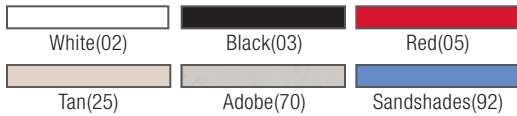

MELAMINE DINNERWARE

Kingline is the top choice for **heavy-duty applications like school cafeterias.** Our medium weight melamine offers **beauty and durability at a great value.**

Kingline™

- All purpose, medium weight dinnerware meets the tough requirements of heavy-duty foodservice applications
- Durable gloss finish resists chipping, scratching and staining
- Reinforced at vital stress points
- Save even more money with our exclusive Sandshades® variegated dinnerware
- Safe for temperatures up to 212°F
- One-year limited warranty
- NSF Listed; dishwasher safe

TOP CHOICE FOR SCHOOLS

Prod No	Description	Color	Pack
Kingline Plates			
KL116 Δ	10" Dinner Plate	02, 03, 25	48 ea
KL200 Δ	9" Dinner Plate	02, 03, 05, 25, 70	48 ea
KL920 Δ	9" Dinner Plate	92	48 ea
KL201 Δ	7.25" Sandwich Plate	02, 03, 05, 25	48 ea
KL204 Δ	6.5" Pie Plate	02, 03, 05, 25	48 ea
KL205 Δ	5.5" Bread & Butter Plate	02, 25, 70	48 ea
Kingline Compartment Plates			
KL102 Δ	10", .75" D, 3-Compartment Plate	02, 25, 70	48 ea
KL203 Δ	8.75", 1.25" D, 3-Compartment Plate	02, 25	12 ea
Kingline Oval Platters			
KL126 Δ	13.5" x 9.75" Oval Platter	02, 25	12 ea
KL127 Δ	12" x 9" Oval Platter	02, 03, 05, 25, 70**	12 ea
Kingline Bowls & Cup			
KL350 Δ	8 oz Bouillon Cup	02, 03, 05, 25	48 ea
KL115 Δ	16 oz, 6.13" Chowder Bowl	02, 25	48 ea
KL108 Δ	14 oz, 5.5" Nappie Bowl	02, 25	48 ea
KL119 Δ	12.5 oz, 5.5" Rimmed Nappie Bowl	02, 25	48 ea
KL924 Δ	12.5 oz, 5.5" Rimmed Nappie Bowl	92	48 ea
KL121 Δ	10 oz, 5.88" Grapefruit Bowl	02, 25	48 ea
KL118 Δ	10 oz, 5.13" Nappie Bowl	02, 03, 05, 25	48 ea
KL123 Δ	8 oz, 7.75" Wide Rimmed Salad Bowl	02	48 ea
KL800 Δ	5 oz, 5" Rimmed Fruit Bowl	02, 25, 70	48 ea
KL805 Δ	4.75 oz, 4.5" Rimmed Fruit Bowl	02, 03, 05, 25	48 ea
KL928 Δ	4.75 oz, 4.25" Rimmed Fruit Bowl	92	48 ea

NSF Listed products are designated with a Δ and may be prefixed with an N

Note: Melamine Dinnerware is not recommended for microwave

*Sandshades items vary in color, hue and intensity from piece to piece