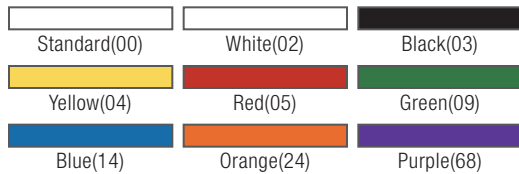

DUST MOP

Prod No	Description	Dia	Style	Color	Pack
Wood Threaded Handles					
40271	60" Wood Handle	.94"	Threaded	00	12 ea
40267	60" Wood Handle	1.13"	Threaded	00	12 ea
Metal Threaded Handles					
40275	40" Metal Tip Wood Handle	.88"	Metal Thread	00	12 ea
45267	60" Wood Handle with Metal Tip	.94"	Metal Thread	00	12 ea
Tapered Handles					
40261	54" Wood Handle	1.13"	Tapered	00	12 ea
40262	60" Wood Handle	1.13"	Tapered	00	12 ea
Dust Mop Handles					
45850	60" Wood Dust Mop Handle with Clip-On Connector	.94"	—	00	12 ea
362013	60" Vinyl Coated Metal Dust Mop Handle with Clip-On Connector	.94"	—	00	12 ea
Fiberglass Dust Mop Handles					
362113	60" Fiberglass Dust Mop Handle	1"	—	02, 03, 04, 05, 09, 14, 24, 68*	12 ea

*Color available by special order only