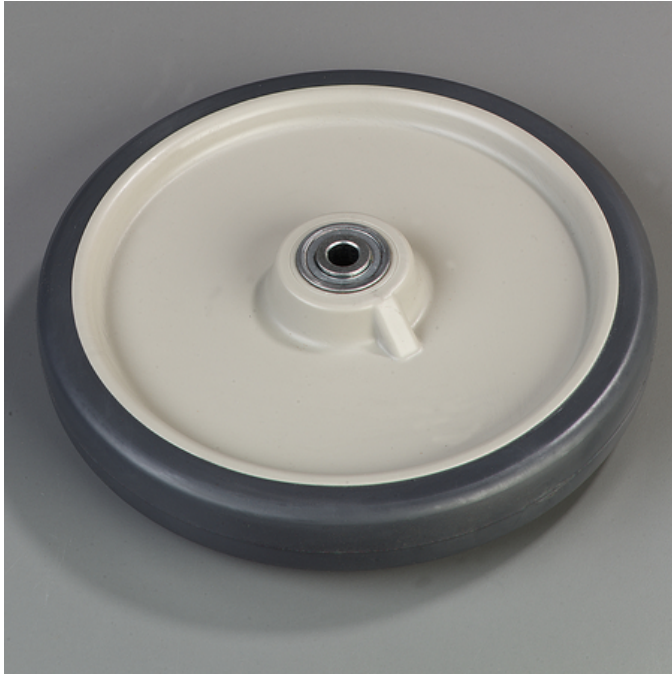

IC222WH00 - WHEEL 10" ICE CADDY (SA1)

Item Number	Case Pack
IC222WH00	1 ea

- Wheel has 1/2" I.D. flanged ball bearings.

Tech Specs

	US	Metric
Material	Plastic	
Country of Origin	Taiwan	
Each UPC	077838114452	
Case GTIN	10077838114459	

Tech Specs

	US	Metric
Case Weight	3.30 lb	1.50 kg
Case Cube	0.28 ft3	0.01 m3
Case Length	11.88 in	30.18 cm
Case Width	3.25 in	8.26 cm
Case Height	12.50 in	31.75 cm
Pallet Case Qty	180	
Pallet Tier	12	
Pallet High	15	

Harmonized Code	392630.5000
Freight Class	92.5

Related Products

Product	Description	Case		
		Pack	Weight	Cube
Related Products				
ADD4	Optimizer™ Dish Dolly with 4 Dividers	1 ea	93.00 lb	23.84 ft ³
ADD6	Optimizer™ Dish Dolly with 6 Dividers 19"	1 ea	96.20 lb	23.84 ft ³
IC2220	Cateraide™ Ice Caddy 200 lb of Ice	1 ea	74.00 lb	17.99 ft ³