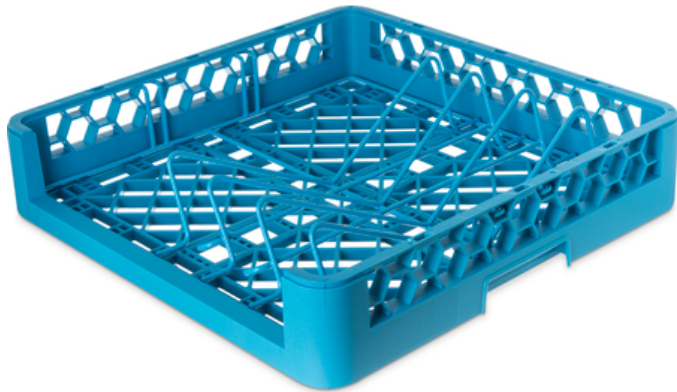

RSP14 - OptiClean™ Bakery Tray & Sheet Pan Rack 3.25 - Carlisle Blue

Item Number	Case Pack
RSP14	3 ea

- Rack securely holds sheet or bun pans low enough to fit standard height dish machine openings
- Contents are angled to take full advantage of multiple spray arms for superior washing and rinsing action
- Holds 4 full sized sheet pans
- Open side is 15.625" wide
- BPA Free

Tech Specs

	US	Metric
Length	19.88 in	50.48 cm
Width	19.88 in	50.48 cm
Height	4.00 in	10.16 cm
Min Temperature	-40.00 °F	-40.00 °C
Max Temperature	180.00 °F	82.22 °C
Compartment Length	3.20 in	8.13 cm
Compartment Width	3.20 in	8.13 cm
Inside Height	3.20 in	8.13 cm
Outside Height	4.00 in	10.16 cm
Overall Height	4.05 in	10.29 cm
Material	Polypropylene (PP)	
Country of Origin	United States	
Each UPC	077838227305	
Case GTIN	10077838127305	

Tech Specs

	US	Metric
Case Weight	19.20 lb	8.71 kg
Case Cube	3.28 ft3	0.09 m3
Case Length	20.88 in	53.04 cm
Case Width	20.88 in	53.04 cm
Case Height	13.00 in	33.02 cm
Pallet Case Qty	16	
Pallet Tier	4	
Pallet High	4	
Harmonized Code	392410.4000	
Freight Class	175	