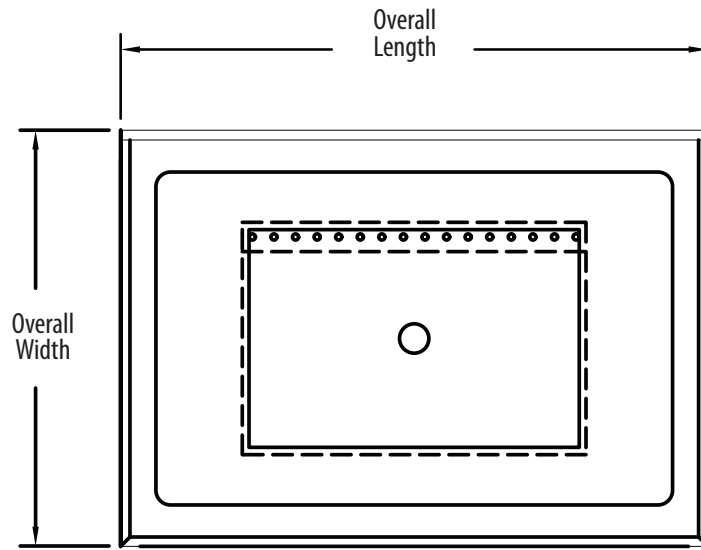

Insulated Ice Bin with Cold Plate

Stainless Steel Ice Bins

PRODUCT DATA SHEET

BK RESOURCES