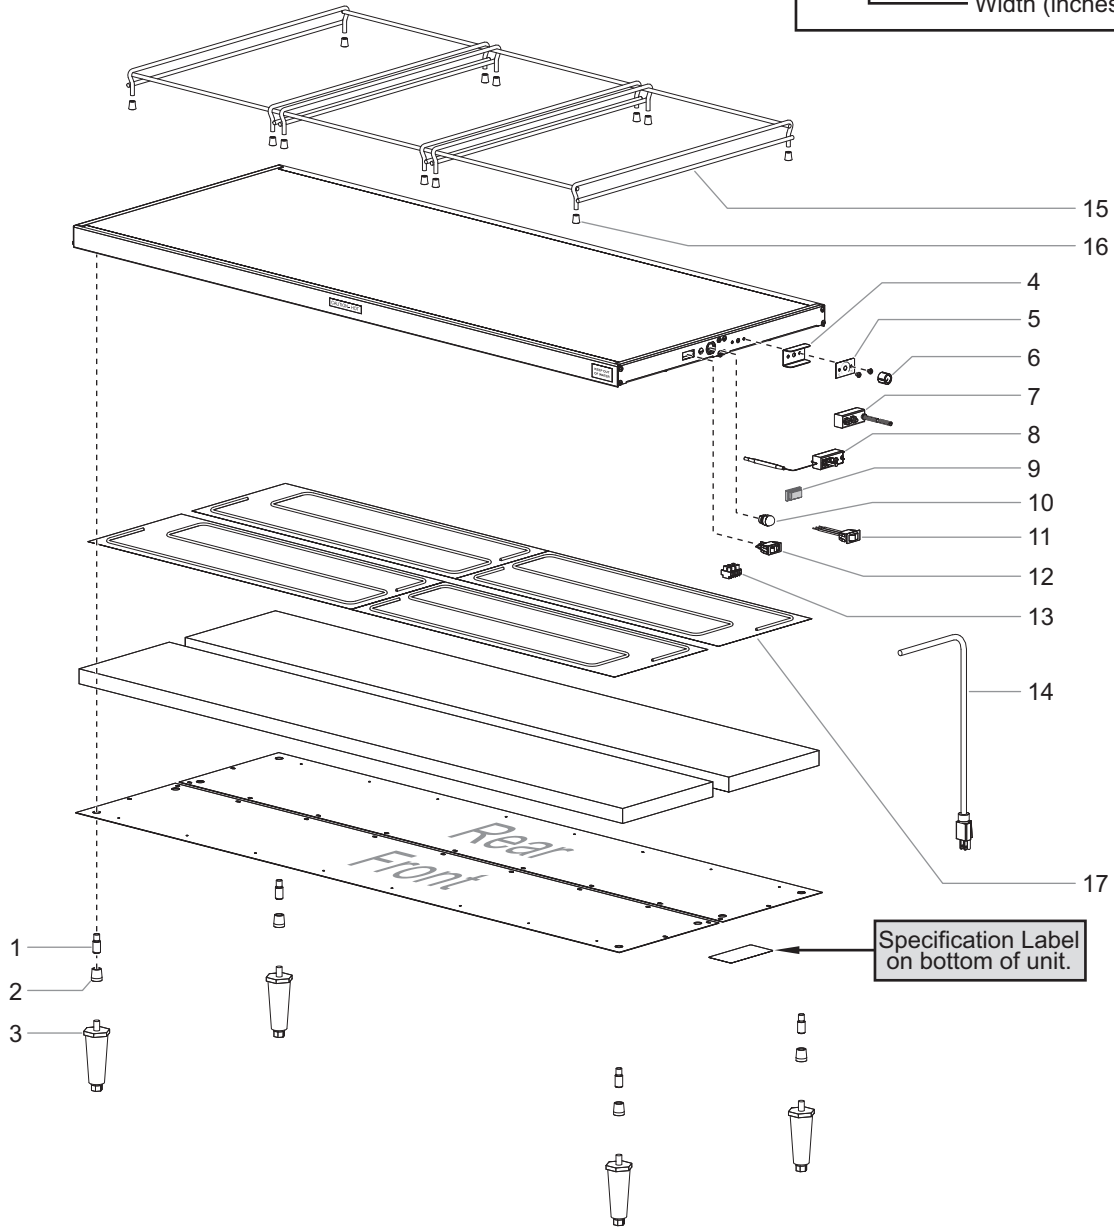

HATCO GLO-RAY® HEATED SHELVES
GRS Series

Model Designation

GRS - XX - X

Glo-Ray
Heated Shelf

Depth:
A = 6" (152 mm)
B = 7-3/4" (197 mm)
C = 9-3/4" (248 mm)
D = 12" (305 mm)
E = 13-3/4" (349 mm)
F = 15-1/2" (394 mm)
G = 15-3/4" (400 mm)
H = 17-1/2" (445 mm)
I = 19-1/2" (495 mm)
J = 21-1/2" (546 mm)
K = 23-1/2" (597 mm)
L = 25-1/2" (648 mm)

Width (inches)