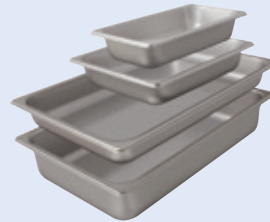

Drop-In Hot/Cold Well and Heated Well Accessories

(available for purchase at any time)

FTB-2
with accessory
full-size
sheet pans

HWBI-2
with accessory
half and third-size
food pans

PANS – LIDS – TRIVETS

ST PAN 1/3	Third-Size Stainless Steel Pan – 12 $\frac{3}{4}$ "W x 6 $\frac{7}{8}$ "D x 2 $\frac{1}{2}$ "H
ST PAN 1/2	Half-Size Stainless Steel Pan – 12 $\frac{3}{4}$ "W x 10 $\frac{3}{8}$ "D x 2 $\frac{1}{2}$ "H
ST PAN 2	Full-Size Stainless Steel Pan – 12 $\frac{3}{4}$ "W x 20 $\frac{3}{4}$ "D x 2 $\frac{1}{2}$ "H
ST PAN 4	Full-Size Stainless Steel Pan – 12 $\frac{3}{4}$ "W x 20 $\frac{3}{4}$ "D x 4"H
HDW 6" PAN	Full-Size Stainless Steel Pan – 12 $\frac{3}{4}$ "W x 20 $\frac{3}{4}$ "D x 6"H
4QT-PAN	4-Quart Round Pan
7QT-PAN	7-Quart Round Pan
11QT-PAN	11-Quart Round Pan

Notched Lid for Round Pans –

4QT-LID-1	4-Quart Round, Notched, Solid Lid
7QT-LID-1	7-Quart Round, Notched, Solid Lid
11QT-LID-1	11-Quart Round, Notched, Solid Lid

Hinged Lid for Round Pans –

4QT-LID	4-Quart Round, Hinged and Notched Lid
7QT-LID	7-Quart Round, Hinged and Notched Lid
11QT-LID	11-Quart Round, Hinged and Notched Lid

Wire Trivets Stainless –

TRIVET (1/2)SS	Half-Size – 10 $\frac{1}{8}$ "W x 7 $\frac{7}{8}$ "D
TRIVET SS	Full-Size – 10 $\frac{1}{8}$ "W x 18"D

ST PANS
ST PAN 1/3
ST PAN 1/2
ST PAN 2
ST PAN 4

HDW 6" PAN

TRIVETS
TRIVET (1/2)SS
TRIVET SS