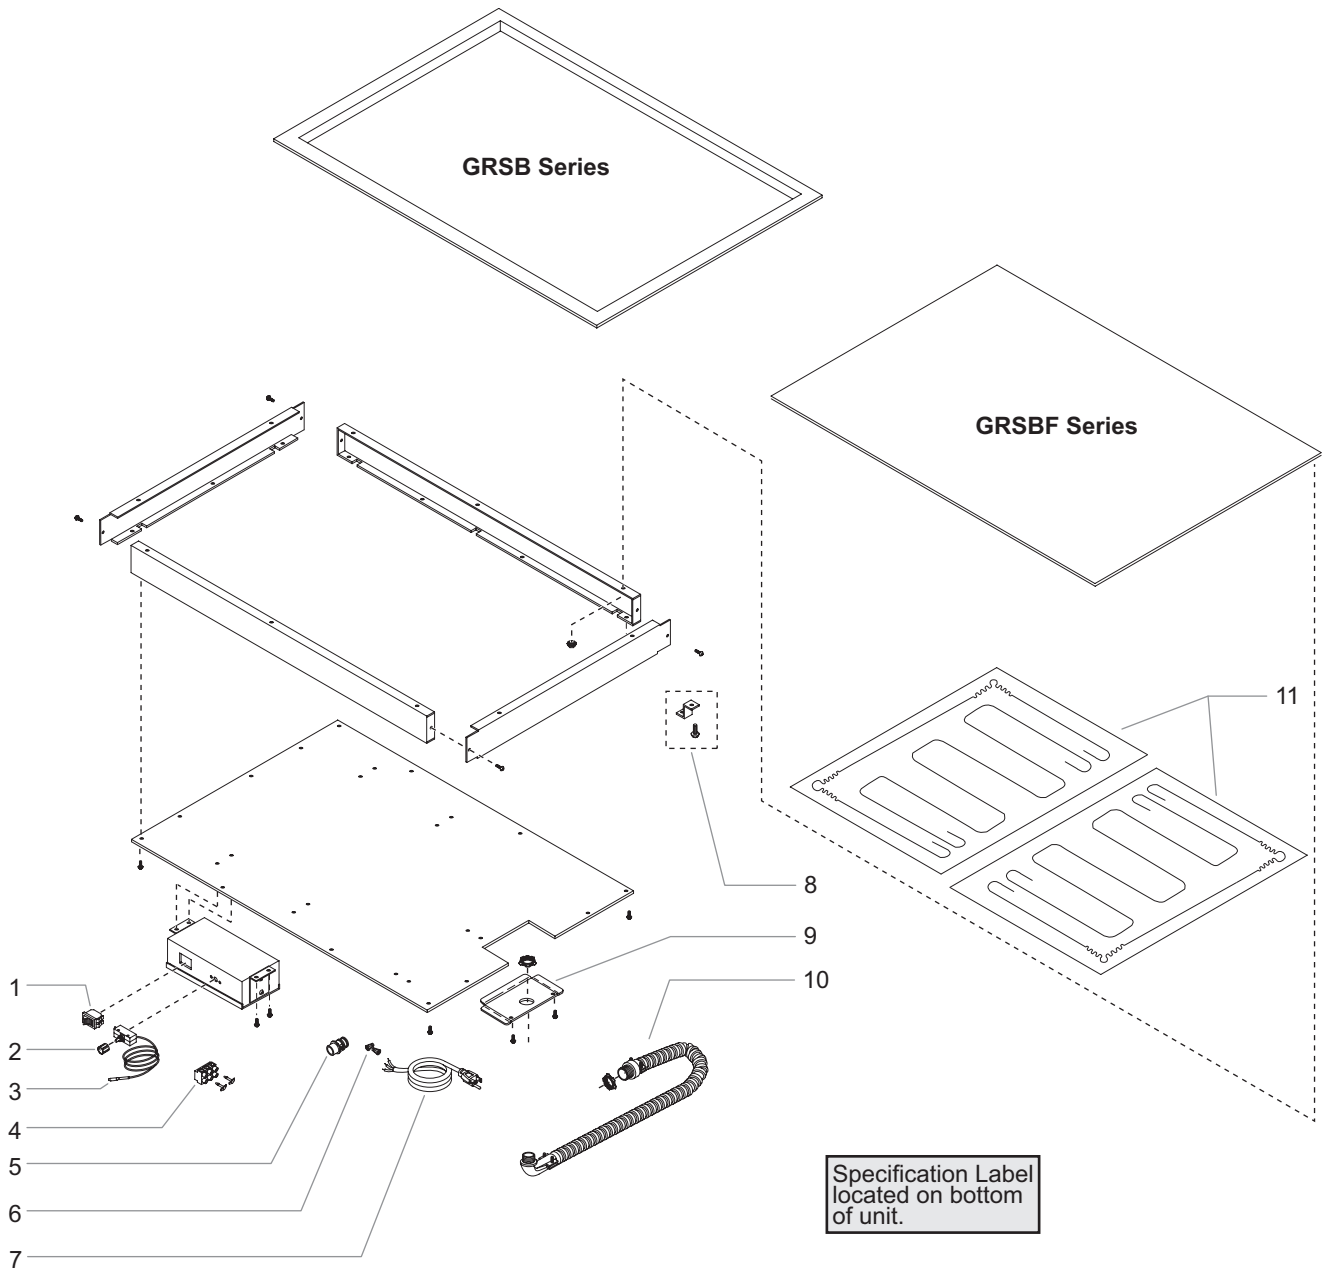

IMPORTANT NOTE:

Locate the Specification Label on unit to determine exact Model Name and electrical specifications. This information is needed to identify the correct replacement parts. See exploded view illustration(s) for Specification Label location.

Use of replacement parts other than those supplied by Hatco Corporation may result in damage to unit or injury to personnel and will void all warranties.

Glo-Ray[®]

Built-In Heated Shelves

GRSB and GRSBF Series

Replacement Parts List

Hatco Glo-Ray® Built-In Heated Shelves

GRSB and GRSBF Series

Item Description	Part No.	Qty.
1 Power On/Off Switch		
100 and 120 V	02.19.075.00	1
208 and 240 V	02.19.076.00	1
220, 240, 220–230, and 230–240 V	02.19.076.00	1
2 Knob, Thermostat	05.30.039.00	1
3 Thermostat		
Standard	R02.16.039.00	1
Hi-Temp	R02.16.066.00	1
4 Terminal Block	R02.15.030.00	1
5 Cord Grip		
120 V	02.20.212.00	1
240 V	02.20.259.00	1
100, 208, 220, 220–230, 240, and 230–240 V	02.20.212.00	1
6 Porcelain Wire Nut	02.20.222.00	4
7 Power Cord and Plug		
120 V	R02.18.030.00	1
208 and 240 V	02.18.036.00	1
220 and 220–230 V	02.18.077.00	1
240 and 230–240 V	02.18.066.00	1
8 Z-Bracket Assembly	R04.16.122.00	4–6
9 Cover, Power	04.19.471.00	1
10 Conduit Assembly	R04.19.523.00	1
11 Heating Elements	See Page 4–5	