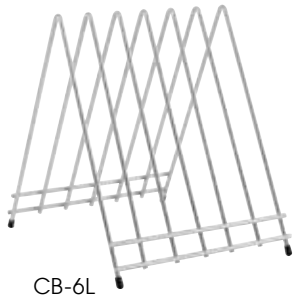

CBI-SERIES

WHITE RECTANGULAR CUTTING BOARDS

◆ NSF listed

ITEM	DESCRIPTION	UOM	CASE
CBWT-610	6" x 10" x 1/2"	Each	20
CBWT-1218	12" x 18" x 1/2"	Each	6
CBWT-1520	15" x 20" x 1/2"	Each	6
CBWT-1824	18" x 24" x 1/2"	Each	6
CBWT-1830	18" x 30" x 1/2"	Each	6
CBH-1218	12" x 18" x 3/4"	Each	6
CBH-1520	15" x 20" x 3/4"	Each	6
CBH-1824	18" x 24" x 3/4"	Each	6
CBXH-1218	12" x 18" x 1"	Each	4
CBXH-1520	15" x 20" x 1"	Each	4
CBXH-1824	18" x 24" x 1"	Each	4

WHITE GROOVED CUTTING BOARDS

◆ Higher efficiency in food prep without worrying about juice spillage

◆ NSF listed

ITEM	DESCRIPTION	UOM	CASE
CBI-1218	12" x 18" x 1/2"	Each	6
CBI-1520	15" x 20" x 1/2"	Each	6
CBI-1824	18" x 24" x 1/2"	Each	6
CBI-1824H	18" x 24" x 3/4"	Each	6

CUTTING BOARD RACKS

CUTTING BOARD RACKS

◆ Fits cutting boards up to 1" thick

ITEM	DESCRIPTION	UOM	CASE
CB-6L	6 Slots, Chrome Plated	Each	6/12
CB-6K	6 Slots, Vinyl Coated	Each	10

CB-6L

CB-6K

CLEANING BRUSHES

VEGETABLE CLEANING BRUSH

- ◆ Rigid polyester bristles effectively remove dirt and impurities from vegetable skins
- ◆ Circular opening surrounds cucumbers, carrots or zucchini for thorough, all-around cleaning
- ◆ Comfortable, easy-grip ergonomic handle
- ◆ Includes built-in hole for convenient hanging storage